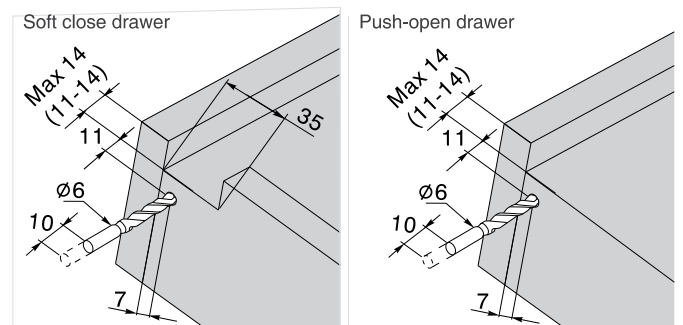

Installation Dimensions(mm)

SKW=Internal Drawer Width
 LW=Internal Cabinet Width

Installation Dimensions(mm)

Screw Positions of the Slides(mm)

Drawer Back Preparation(mm)

Locking Device Installation(mm)

Drawer Systems