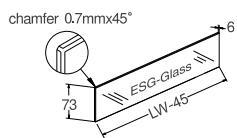

Front panel, Back and Bottom Dimensions(mm)

Front panel