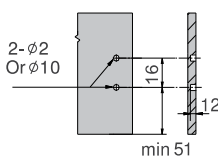

Installation Dimensions(mm)

NL=Nominal Slide Length
LT=Internal Cabinet Depth
LT=NL+3

Rod for push-open synchronization not included in the kit

Screw Positions of the Slides(mm)

Installation Dimensions(mm)

LW=Internal Cabinet Width

Drawer Front, Back and Bottom Dimensions(mm)

Drawer front

Back
39mm

Bottom
Wood back
NL-(29±) mm
Steel back
NL-27 mm

KB Cabinet width
LW Internal cabinet width
NL Nominal length

**MAGIC-STAR PLUS
ΔΙΠΛΑ ΠΛΑΪΝΑ ΣΥΣΤΗΜΑ
ΣΥΡΤΑΡΙΩΝ DTC
DOUBLE WALL DRAWER
SYSTEMS DTC**