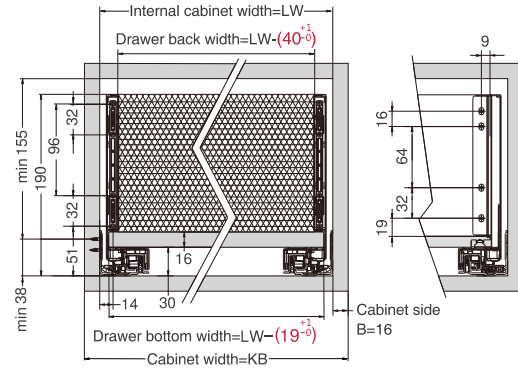

Installation Dimensions(mm)

Installation Dimensions(mm)

NL=Nominal Slide Length
LT=Internal Cabinet Depth
LT=NL+3

Installation Dimensions(mm)

LW=Internal Cabinet Width

Drawer Front, Back and Bottom Dimensions(mm)