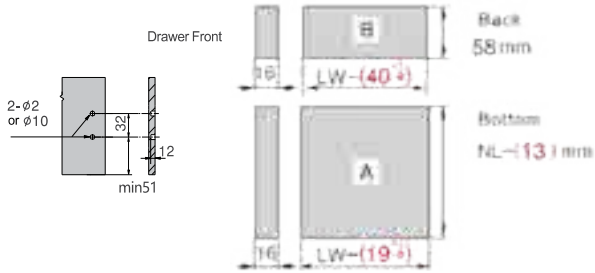

Screw Positions of the Slides(mm)

Rod for push-open synchronization not included in the kit

ΠΛΑΪΝΟ ΣΥΡΤΑΡΙΟΥ HD11 ΔΙΠΛΟ ΜΕ ΦΡΕΝΟ/ PUSH OPEN Υ:88mm ΓΙΑ ΠΑΝΕΛ 16mm DTC
STRAIGHT-SIDED DRAWER SYSTEM HD11 WITH SOFT-CLOSE/PUSH OPEN H:88mm FOR 16mm PANEL

Installation Dimensions(mm)

NL=Nominal Slide Length
LT=Internal Cabinet Depth
LT=NL+3

Installation Dimensions(mm)

Drawer Front, Back and Bottom Dimensions(mm)

KB Cabinet width
LW Internal cabinet width
NL Nominal length