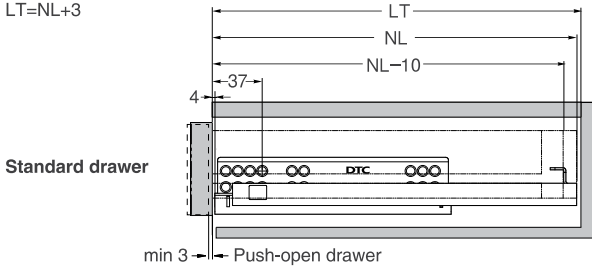

ΚΡΥΦΟΙ ΟΔΗΓΟΙ DS80 ΜΕ ΦΡΕΝΟ/PUSH-OPEN 100% DF80 ΜΕ 3D CLIP ΚΛΕΙΔΩΜΑΤΟΣ ΓΙΑ 19mm DTC
UNDERMOUNT SLIDE SERIES DS80 WITH SOFT-CLOSE/ PUSH-OPEN 100% DFF80 ΜΕ 3D LOCKING DEVICE FOR 19mm DTC

Installation Dimensions(mm)

NL=Nominal Slide Length
LT=Internal Cabinet Depth
LT=NL+3