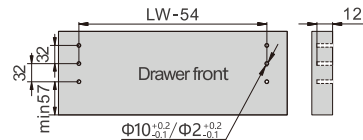

Drawer Front Dimensions(mm)