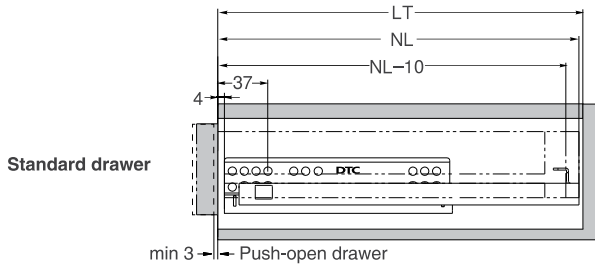

ΚΡΥΦΟΙ ΟΔΗΓΟΙ SS10C ΜΕ ΦΡΕΝΟ/PUSH-OPEN 100% F10C ΜΕ ΡΙΝ ΚΛΕΙΔΩΜΑΤΟΣ ΓΙΑ 16mm DTC
UNDERMOUNT SLIDE SERIES SS10C WITH SOFT-CLOSE/ PUSH-OPEN 100% F10C WITH PEG FOR 16mm

Installation Dimensions(mm)

NL=Nominal Slide Length LT=Internal Cabinet Depth LT=NL+3