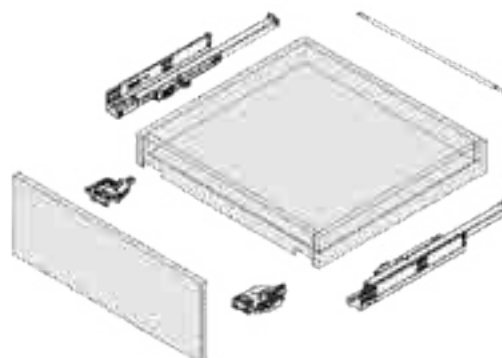

Screw Positions of the Slides(mm)

Soft-close drawer

Push-open drawer

ΚΡΥΦΟΙ ΟΔΗΓΟΙ G80C/GG80C ΜΕ ΦΡΕΝΟ/ PUSH-OPEN 80% ΜΕ CLIP ΚΛΕΙΔΩΜΑΤΟΣ ΓΙΑ 19mm DTC
UNDERMOUNT SLIDE SERIES G80C/GG80C WITH SOFT-CLOSE/ PUSH-OPEN 80% WITH CLIP LOCKING DEVICE FOR 19mm DTC