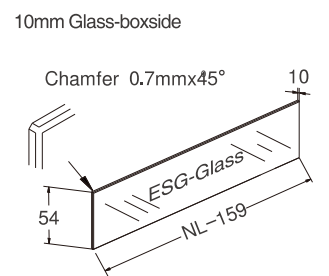

Screw Positions of the Slides(mm)

Glass-boxside, front section and rod for push-open synchronization not included in the kit

ΠΛΑΪΝΟ ΕΣΩΤΕΡΙΚΟΥ ΣΥΡΤΑΡΙΟΥ ΜΕ ΓΥΑΛΙ HD11 ΔΙΠΛΟ ΜΕ ΦΡΕΝΟ Υ:88mm ΓΙΑ ΠΑΝΕΛ 16mm DTC
STRAIGHT-SIDED INNER DRAWER SYSTEM WITH GLASS HD11 WITH SOFT-CLOSE H:88mm FOR 16mm PANEL

Installation Dimensions(mm)

Installation Dimensions(mm)

Drawer Front, Back and Bottom Dimensions(mm)

KB Cabinet width
LW Internal cabinet width
NL Nominal length

Glass-boxside Dimensions(mm)

Εξαρτήματα / Accessories