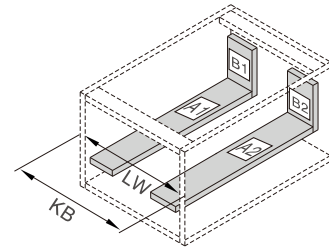

Drawer Front, Back and Bottom Dimensions(mm)

Drawer Front, Back and Bottom Dimensions(mm)

KB Cabinet width
LW Internal cabinet width
NL Nominal length