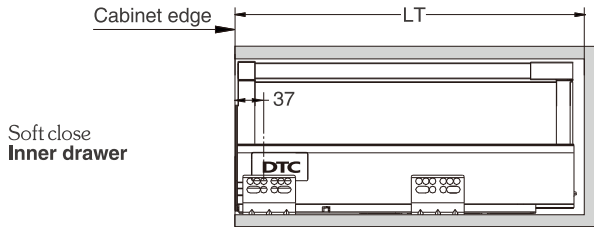

ΠΛΑΪΝΟ ΣΥΡΤΑΡΙΟΥ ΜΜ01 ΔΙΠΛΟ ΜΕ ΦΡΕΝΟ Υ:86mm ΜΕ ΝΤΙΖΑ ΓΙΑ Υ:224mm DTC
DOUBLE WALL DRAWER SYSTEM MM01 WITH SOFT CLOSE H:86mm WITH SQUARE SIDE RAILS FOR H:224mm

Installation Dimensions(mm)

NL=Nominal Slide Length   Soft close slides LT=NL+3
LT=Internal Cabinet Depth   Push-open slides LT=NL+44