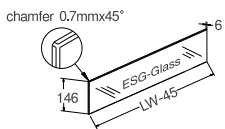

Installation Dimensions(mm)

NL=Nominal Slide Length Soft close slides LT=NL+3
 LT=Internal Cabinet Depth Push-open slides LT=NL+12

Installation Dimensions(mm)

Front panel, Back and Bottom Dimensions(mm)

Front panel