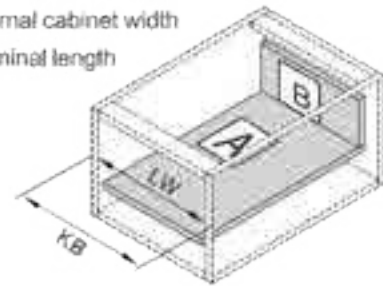

Installation Dimensions(mm)

NL=Nominal Slide Length
LT=Internal Cabinet Depth
LT=NL+3

Installation Dimensions(mm)

Drawer Front, Back and Bottom Dimensions(mm)

KB Cabinet width
LW Internal cabinet width
NL Nominal length