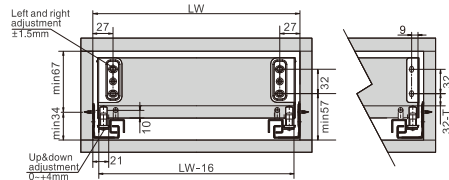

Installation Dimensions(mm)