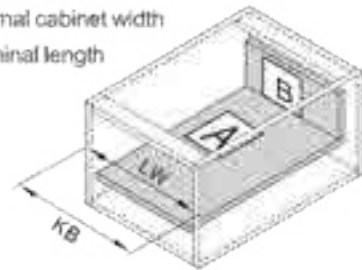

NL=Nominal Slide Length Soft close slides LT=NL+3
 LT=Internal Cabinet Depth Push-open slides LT=NL+13

Installation Dimensions(mm)

Front section, Back and Bottom Dimensions(mm)

KB Cabinet width
 LW Internal cabinet width
 NL Nominal length