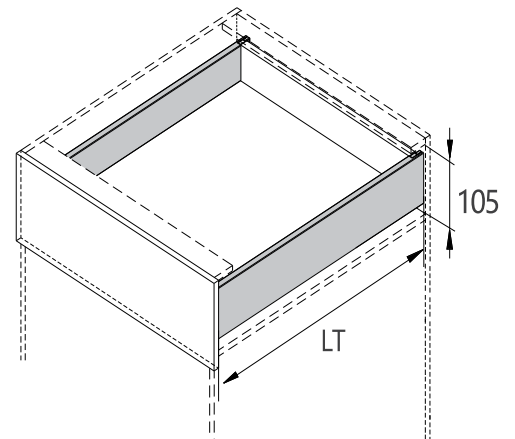

LT=Internal Cabinet Depth
LT=NL+3

- Κρυφό, πλήρης επέκτασης
- Δυνατότητα χωρητικότητας: 40kg
- Συναρμολόγηση και απεγκατάσταση χωρίς εργαλεία
- Αθόρυβο σύστημα εγγυάται απαλή κίνηση χωρίς θόρυβο
- 3D ρύθμιση: Πάνω & Κάτω : ±2mm, Αριστερά & Δεξιά: ±1.2, Ρύθμιση Κλείστρου : +0.5-2.5mm
- Concealed, full extension
- Dynamic load capacity: 40kg
- Tool free assembly and removal of drawer
- Silent system guarantees smooth run without noise
- 3D adjustment: Up & down adjustment: ±2mm, left & right adjustment: ±1.2, tilt adjustment: +0.5-2.5mm