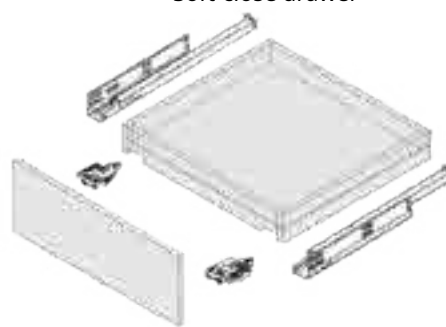

Screw Positions of the Slides(mm)

Soft-close drawer

Push-open drawer

ΚΡΥΦΟΙ ΟΔΗΓΟΙ G80C/GG80C ΜΕ ΦΡΕΝΟ/ PUSH-OPEN 80% ΜΕ CLIP ΚΛΕΙΔΩΜΑΤΟΣ ΓΙΑ 19mm DTC
UNDERMOUNT SLIDE SERIES G80C/GG80C WITH SOFT-CLOSE/ PUSH-OPEN 80% WITH CLIP LOCKING DEVICE FOR 19mm DTC