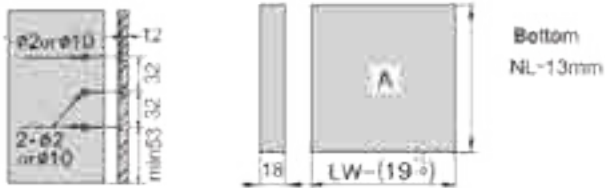

Installation Dimensions(mm)

NL=Nominal Slide Length
LT=Internal Cabinet Depth
LT=NL+3

Installation Dimensions(mm)

Drawer Front, Back and Bottom Dimensions(mm)

KB Cabinet width
LW Internal cabinet width
NL Nominal length