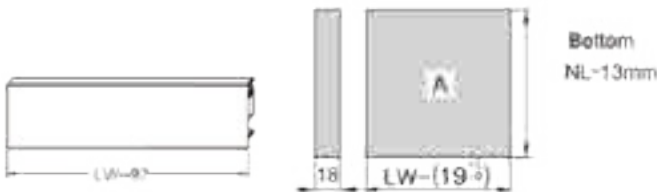

Installation Dimensions(mm)

NL=Nominal Slide Length
 LT=Internal Cabinet Depth
 LT=NL+3

Installation Dimensions(mm)

Drawer Front, Back and Bottom Dimensions(mm)

KB Cabinet width
 LW Internal cabinet width
 NL Nominal length