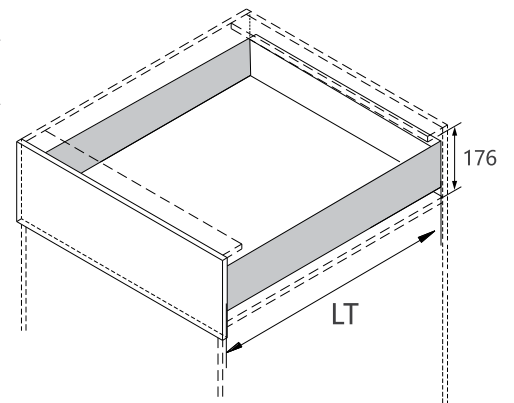

Πλαϊνά Συρταριού/ Side Drawer		
Κωδικός/ Code	Μήκος/ Length	Χρώμα/ Colour
14100995	400mm	Γκρι Ματ/ Grey Matte
14100996	450mm	Γκρι Ματ/ Grey Matte
14100959	500mm	Γκρι Ματ/ Grey Matte
14101388	500mm	Λευκό/ Silk White