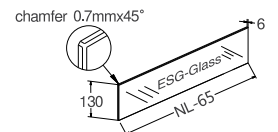

Dimensions(mm)

Glass-boxside

Εξαρτήματα / Accessories

14101374

ΜΕΤΟΠΗ ΓΥΑΛΙΝΗ 1200mm - ΥΨΟΣ 168mm - ΠΑΧΟΣ 6mm
GLASS FRONT PANEL 1200mm - HEIGHT 168mm - THICKNESS 6mm

* Σημείωση: Διαθέσιμη σε επιθυμητή διάσταση κατόπιν παραγγελίας
Note: Available upon order, in any required dimension

14101375

ΒΑΣΗ ΓΥΑΛΙΝΗΣ ΜΕΤΟΠΗΣ 1100mm - ΓΚΡΙ ΜΑΤ
GLASS FRONT SECTION MOUNT 1100mm- GREY MATTE