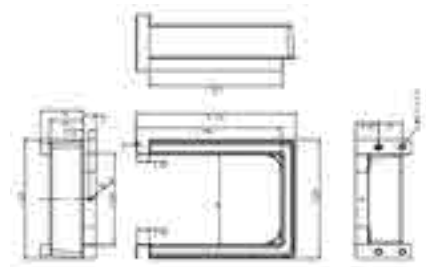

14101219 ΓΚΡΙ ΜΑΤ/ GREY MATTE

14101231 ΛΕΥΚΟ/ WHITE