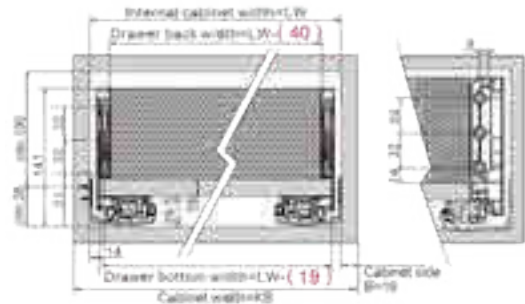

Installation Dimensions(mm)