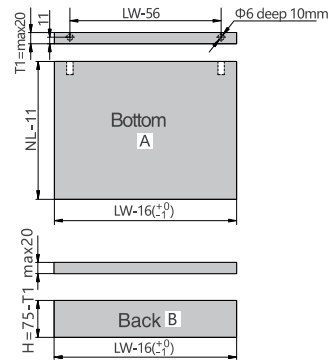

NL=Nominal Slide Length LT=Internal Cabinet Depth
Standard drawer: LT=NL+3 Inner drawer: LT=NL+21

Installation Dimensions(mm)

Drawer Front Dimensions(mm)

Back and Bottom Dimensions(mm)

PURE BOX ΣΥΝΔΥΑΣΜΟΙ ΜΕ DTC ΚΡΥΦΟΥΣ ΟΔΗΓΟΥΣ MAGIC-MOVE, D-MOTION, D-MOTIONS PLUS
PURE BOX TO BE MATCHED WITH DTC STANDARD CONCEALED SLIDES MAGIC MOVE, D-MOTION, D-MOTION PLUS