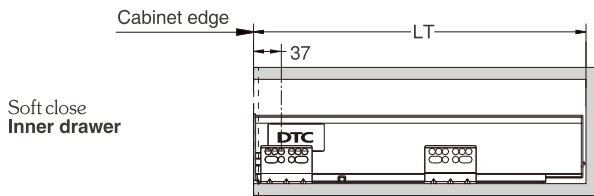

ΠΛΑΪΝΟ ΕΣΩΤΕΡΙΚΟΥ ΣΥΡΤΑΡΙΟΥ ΜΜ01 ΔΙΠΛΟ ΜΕ ΦΡΕΝΟ Υ:86mm DTC
DOUBLE WALL INNER DRAWER SYSTEM M01 WITH SOFT-CLOSE H:86mm DTC

Installation Dimensions(mm)

NL=Nominal Slide Length   Soft close slides LT=NL+3
LT=Internal Cabinet Depth   Push-open slides LT=NL+44