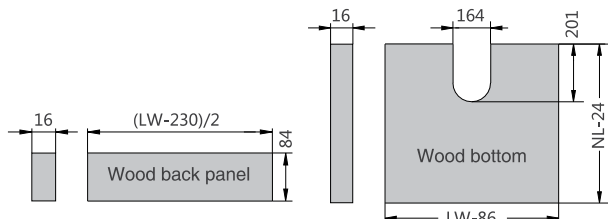

Drawer Back and Bottom Dimensions(mm)

For MM/M serie