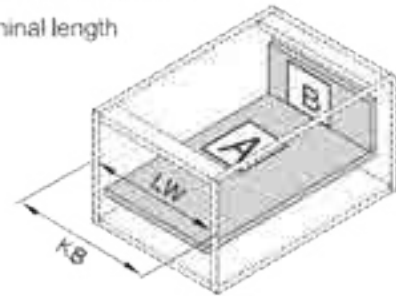

Installation Dimensions(mm)

NL=Nominal Slide Length
 LT=Internal Cabinet Depth
 LT=NL+3

Installation Dimensions(mm)

Drawer Front, Back and Bottom Dimensions(mm)

KB Cabinet width
 LW Internal cabinet width
 NL Nominal length