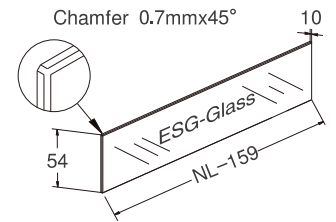

10mm Glass-boxside

Chamfer 0.7mmx45°