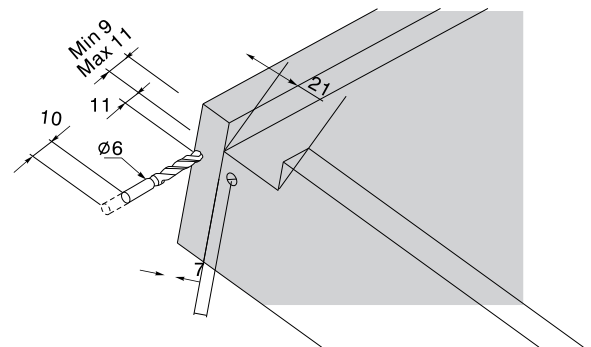

Installation Dimensions(mm) Soft Close

SKW=Internal Drawer Width
LW=Internal Cabinet Width

Locking Device Instalation(mm) Soft Close

Drawer Back Preparation(mm) Soft Close

Drawer Back Preparation(mm) Push Open