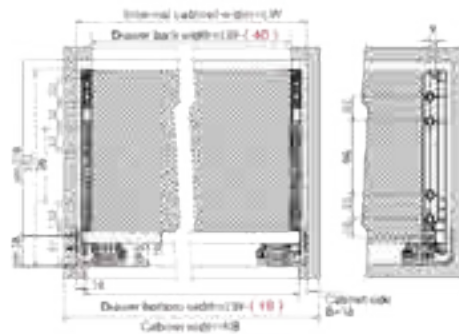

LT=Internal Cabinet Depth
LT=NL+3

Screw Positions of the Slides(mm)

Rod for push-open synchronization not included in the kit

ΠΛΑΪΝΟ ΣΥΡΤΑΡΙΟΥ HD14 ΔΙΠΛΟ ΜΕ ΦΡΕΝΟ Υ:238mm ΓΙΑ ΠΑΝΕΛ 16mm DTC
STRAIGHT-SIDED DRAWER SYSTEM HD14 WITH SOFT-CLOSE H:238mm FOR 16mm PANEL DTC

Installation Dimensions(mm)

NL=Nominal Slide Length
LT=Internal Cabinet Depth
LT=NL+3

Installation Dimensions(mm)

Drawer Front, Back and Bottom Dimensions(mm)

KB Cabinet width
LW Internal cabinet width
NL Nominal length