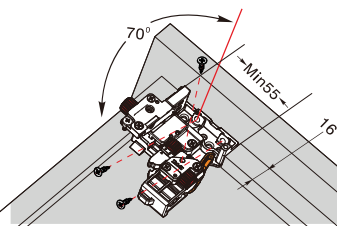

3D Locking Device