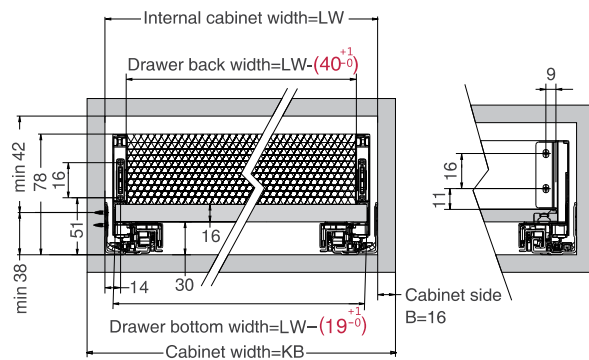

Installation Dimensions(mm)

NL=Nominal Slide Length
LT=Internal Cabinet Depth
LT=NL+3

Rod for push-open synchronization not included in the kit

Screw Positions of the Slides(mm)

Installation Dimensions(mm)

LW=Internal Cabinet Width

Drawer Front, Back and Bottom Dimensions(mm)

Drawer front

Back
39mm

Bottom
Wood back
NL-(29±) mm
Steel back
NL-27 mm

KB Cabinet width
LW Internal cabinet width
NL Nominal length

**MAGIC-STAR PLUS
ΔΙΠΛΑ ΠΛΑΪΝΑ ΣΥΣΤΗΜΑ
ΣΥΡΤΑΡΙΩΝ DTC
DOUBLE WALL DRAWER
SYSTEMS DTC**