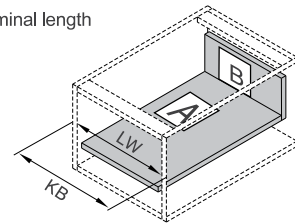

KB Cabinet width
LW Internal cabinet width
NL Nominal length