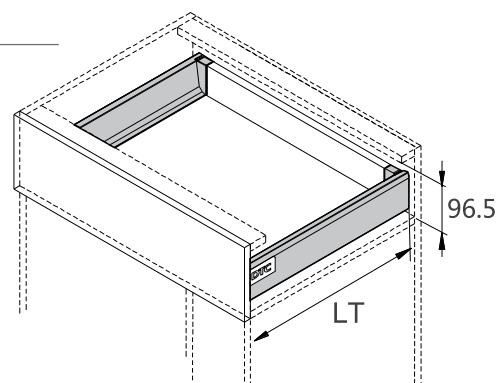

Με Φρένο/ Soft Close		
Κωδικός/ Code	Μήκος/ Length	Χρώμα/ Colour
14100428	270mm	Ασημί γκρι/ Silver Grey
14100429	300mm	
14100430	350mm	
14100431	400mm	
14100432	450mm	
14100433	500mm	
14100436	550mm	

LT=Internal Cabinet Depth
Soft close slides LT=NL+3
Push-open slides LT=NL+35

- Κρυφό, πλήρης επέκτασης
- Δυναμική δυνατότητα χωρητικότητας: 30/40/50kg
- Συναρμολόγηση και απεγκατάσταση χωρίς εργαλεία
- Αθόρυβο σύστημα εγγυάται απαλή κίνηση χωρίς θόρυβο
- Ρύθμιση: Πάνω & Κάτω, Αριστερά & Δεξιά
- Concealed, full extension
- Load capacity: 30/40/50kg
- Tool free assembly and removal of drawer
- Silent system guarantees smooth run without noise
- Up & down adjustment, left & right adjustment