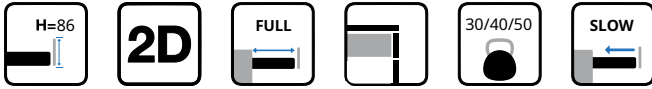

01.2 DRAGON BOX - ΜΗΧΑΝΙΣΜΟΙ ΣΥΡΤΑΡΙΩΝ DTC Drawer Systems

ΠΛΑΪΝΟ ΣΥΡΤΑΡΙΟΥ ΜΜ01 ΔΙΠΛΟ ΜΕ ΦΡΕΝΟ Υ:86mm ΜΕ 2 ΝΤΙΖΕΣ ΓΙΑ Υ:204mm DTC
DOUBLE WALL DRAWER SYSTEM MM01 WITH SOFT-CLOSE H:86mm WITH 2 SQUARE SIDE RAILS FOR H:204mm