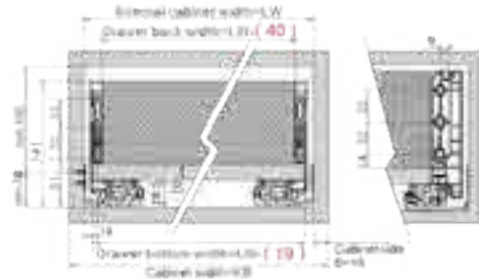

Installation Dimensions(mm)