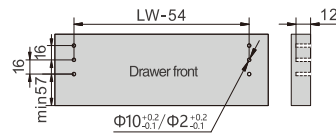

Drawer Front Dimensions(mm)