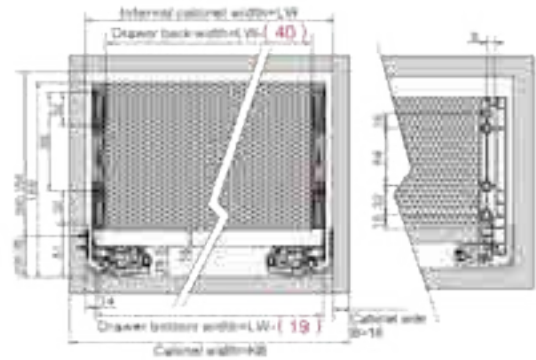

Installation Dimensions(mm)