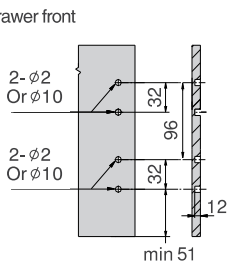

Drawer Front, Back and Bottom Dimensions(mm)

Drawer front