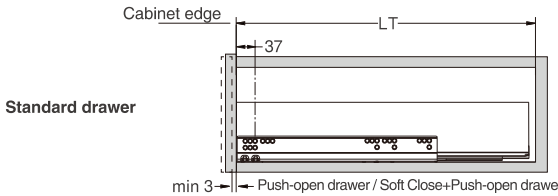

Screw Positions of the Slides(mm)

Glass-boxside rod for push-open synchronization not included in the kit

ΠΛΑΪΝΟ ΣΥΡΤΑΡΙΟΥ ΜΕ ΓΥΑΛΙ HD11 ΔΙΠΛΟ ΜΕ ΦΡΕΝΟ Υ:88mm ΓΙΑ ΠΑΝΕΛ 16mm DTC
STRAIGHT-SIDED DRAWER SYSTEM WITH GLASS HD11 WITH SOFT-CLOSE H:88mm FOR 16mm PANEL

Installation Dimensions(mm)

NL=Nominal Slide Length
LT=Internal Cabinet Depth
LT=NL+3

Installation Dimensions(mm)

LW=Internal Cabinet Width

Front section, Back and Bottom Dimensions(mm)

Drawer front

KB Cabinet width
LW Internal cabinet width
NL Nominal length