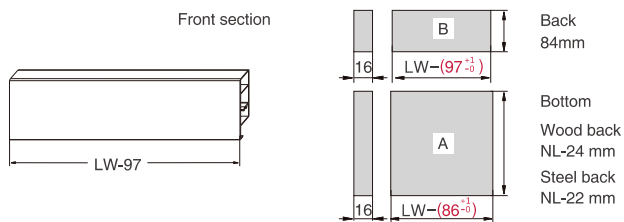

Installation Dimensions(mm)

NL=Nominal Slide Length Soft close slides LT=NL+3
LT=Internal Cabinet Depth Push-open slides LT=NL+44

Installation Dimensions(mm)

Drawer Front, Back and Bottom Dimensions(mm)

KB Cabinet width
LW Internal cabinet width
NL Nominal length