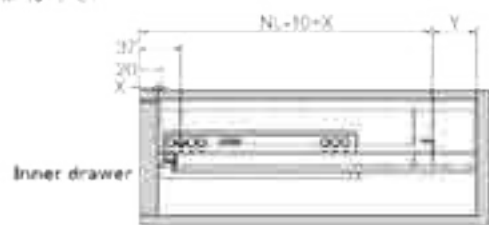

ΚΡΥΦΟΙ ΟΔΗΓΟΙ G80C/GG80C ΜΕ ΦΡΕΝΟ/ PUSH-OPEN 80% ΜΕ CLIP ΚΛΕΙΔΩΜΑΤΟΣ ΓΙΑ 19mm DTC
UNDERMOUNT SLIDE SERIES G80C/GG80C WITH SOFT-CLOSE/ PUSH-OPEN 80% WITH CLIP LOCKING DEVICE FOR 19mm DTC

Installation Dimensions(mm)

NL=Nominal Slide Length	NL(mm)	250	270	300	350	400	450	500
LT=Internal Cabinet Depth	Y(mm)	25		35		30		
LT=NL-10+Y+3								

NL=Nominal Slide Length	NL(mm)	250	270	300	350	400	450	500
LT=Internal Cabinet Depth	Y(mm)	25		30		30		
LT=NL-10+Y+21