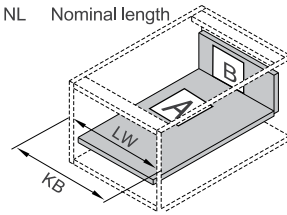

KB Cabinet width
LW Internal cabinet width
NL Nominal length