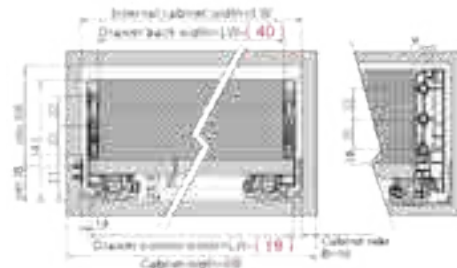

Installation Dimensions(mm)