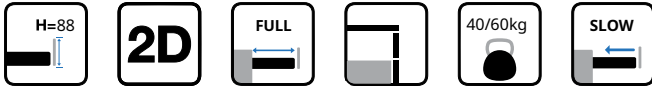

ΠΛΑΪΝΟ ΕΣΩΤΕΡΙΚΟΥ ΣΥΡΤΑΡΙΟΥ ΜΕ ΓΥΑΛΙ HD11 ΔΙΠΛΟ ΜΕ ΦΡΕΝΟ Υ:88mm ΓΙΑ ΠΑΝΕΛ 16mm DTC
STRAIGHT-SIDED INNER DRAWER SYSTEM WITH GLASS HD11 WITH SOFT-CLOSE H:88mm FOR 16mm PANEL

Με Φρένο/ Soft Close		
Κωδικός/ Code	Μήκος/ Length	Χρώμα/ Colour
14101184	500mm	Γκρι Ματ/ Grey Matte