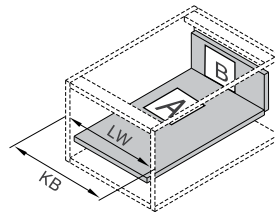

KB Cabinet width
LW Internal cabinet width
NL Nominal length