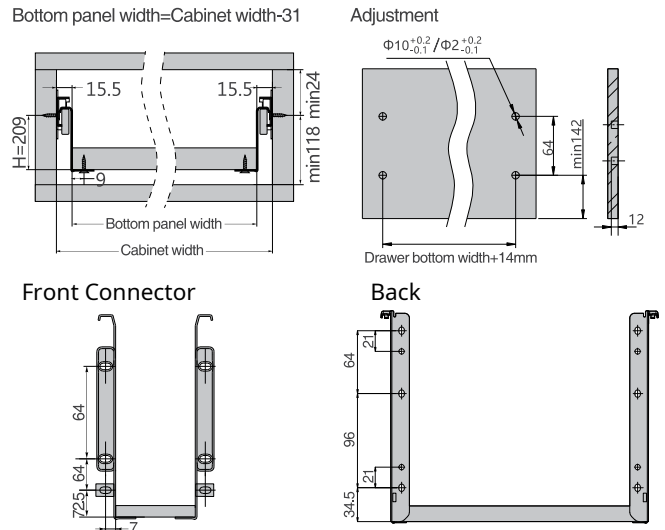

Screw Positions of the Slides(mm)

Slide Mounting Illustration(mm)

Illustration of the Extension Loss (AV)

Cabinet depth (Cmin)=Nominal length+3

ΕΞΑΡΤΗΜΑΤΑ ΓΙΑ ΠΛΑΪΝΑ ΜΕΤΑΛΛΙΚΑ ΣΥΡΤΑΡΙΩΝ SINGLE WALL DRAWER DTC
ACCESSORIES FOR METAL SINGLE WALL DRAWER SYSTEM DTC