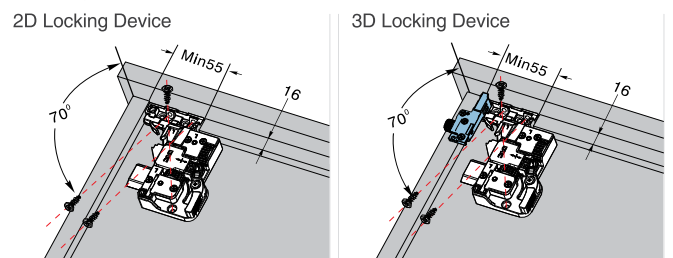

Installation Dimensions(mm)

SKW=Internal Drawer Width
 LW=Internal Cabinet Width

Installation Dimensions(mm)

Screw Positions of the Slides(mm)

Drawer Back Preparation(mm)

Locking Device Installation(mm)

Drawer Systems