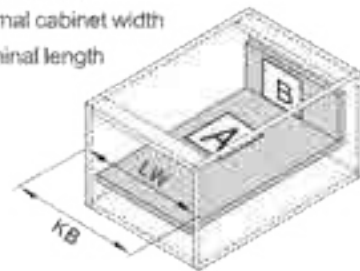

Installation Dimensions(mm)

Installation Dimensions(mm)

NL=Nominal Slide Length
LT=Internal Cabinet Depth
LT=NL+3

Installation Dimensions(mm)

Drawer Front, Back and Bottom Dimensions(mm)

KB Cabinet width
LW Internal cabinet width
NL Nominal length