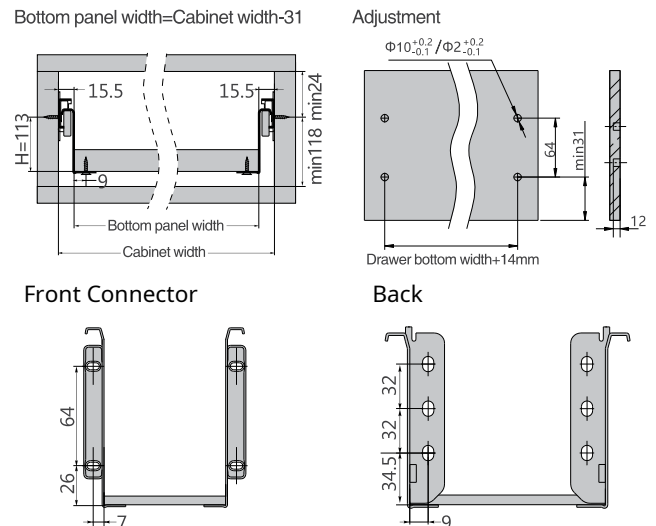

Screw Positions of the Slides(mm)

Slide Mounting Illustration(mm)

Illustration of the Extension Loss(AV)

Cabinet depth(Cmin)=Nominal length+3

01.2 SINGLE WALL - ΜΕΤΑΛΛΙΚΟΙ ΜΗΧΑΝΙΣΜΟΙ ΣΥΡΤΑΡΙΩΝ DTC Metal Single Wall Drawer Systems