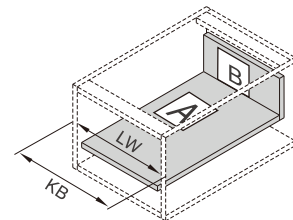

Drawer Front, Back and Bottom Dimensions(mm)

KB Cabinet width
LW Internal cabinet width
NL Nominal length

Εξαρτήματα / Accessories

14100794 ΠΙΣΩ ΣΤΗΡΙΓΜΑΤΑ ΠΛΑΤΗΣ (ΔΕΞΙ/ΑΡΙΣΤΕΡΟ) ΓΙΑ ΝΤΙΖΑ
BACK FIXING-BRACKETS (LEFT/RIGHT) FOR SQUARE SIDE RAILS

14100648 ΕΥΕΛΙΚΤΑ ΠΙΣΩ ΣΤΗΡΙΓΜΑΤΑ ΠΛΑΤΗΣ ΓΙΑ ΤΕΤΡΑΓΩΝΗ ΝΤΙΖΑ/ ΓΚΡΙ
BACK FIXING BRACKETS FOR RAILINGS/ GREY (H11)

ΤΕΤΡΑΓΩΝΗ ΝΤΙΖΑ
SQUARE SIDE RAILS

Κωδικός/ Code	Μήκος/ Length	Χρώμα/ Colour
14100714	270mm	Ασημί/ Silver Grey
14100715	300mm	
14100732	350mm	
14100716	400mm	
14100717	450mm	
14100718	500mm	
14100757	550mm