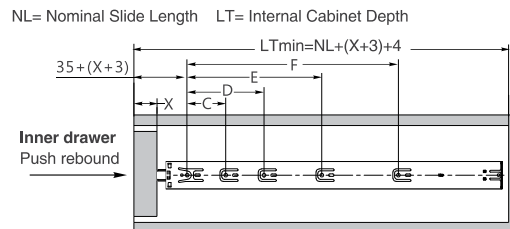

Installation Dimensions(mm)