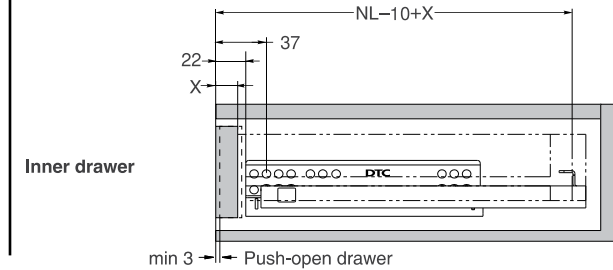

Installation Dimensions(mm)

NL=Nominal Slide Length LT=Internal Cabinet Depth LT=NL+21