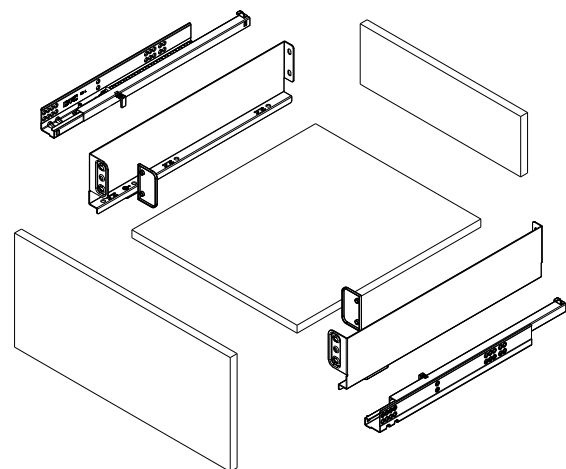

Slides (option1) Installation Dimensions (mm)