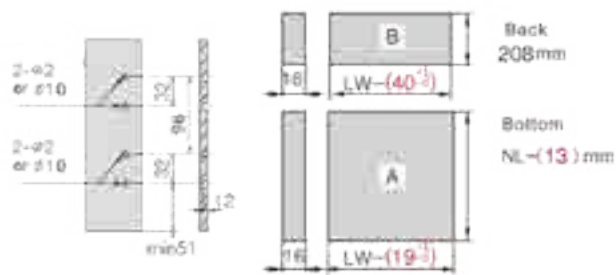

Installation Dimensions(mm)

NL=Nominal Slide Length
LT=Internal Cabinet Depth
LT=NL+3

Installation Dimensions(mm)

Drawer Front, Back and Bottom Dimensions(mm)

KB Cabinet width
LW Internal cabinet width
NL Nominal length