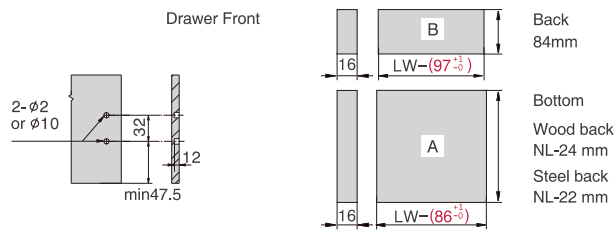

Drawer Front, Back and Bottom Dimensions(mm)