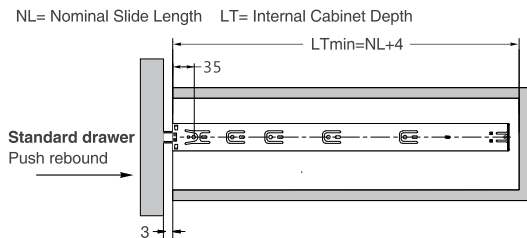

Installation Dimensions(mm)