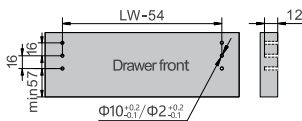

Drawer Front Dimensions(mm)