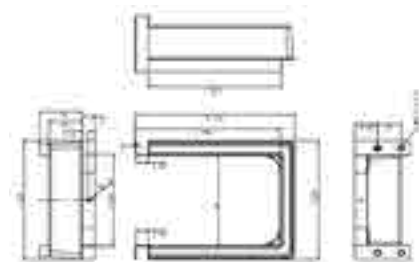

ΠΛΑΪΝΟ ΣΥΡΤΑΡΙΟΥ HD13 ΔΙΠΛΟ ΜΕ ΦΡΕΝΟ/PUSH OPEN Υ:174mm ΓΙΑ ΠΑΝΕΛ 16mm DTC
STRAIGHT-SIDED DRAWER SYSTEM HD13 WITH SOFT-CLOSE/PUSH OPEN H:174mm FOR 16mm PANEL

Installation Dimensions(mm)

Installation Dimensions(mm)

NL=Nominal Slide Length
LT=Internal Cabinet Depth
LT=NL+3

Installation Dimensions(mm)

Drawer Front, Back and Bottom Dimensions(mm)

KB Cabinet width
LW Internal cabinet width
NL Nominal length

Εξαρτήματα / Accessories

(Δεν περιλαμβάνονται στη βασική συσκευασία/ Not included in main kit)

14100865 ΕΞΑΡΤΗΜΑ ΥΠΟΣΤΗΡΙΞΗΣ ΠΑΤΟΥ-ΜΕΤΟΠΗΣ
FRONT FASTENER SUPPORT ACCESSORY FOR LARGE WIDE DRAWER

14100885 ΝΤΙΖΑ ΣΥΓΧΡΟΝΙΣΜΟΥ ΓΙΑ PUSH-OPEN 1100mm
ROD FOR PUSH-OPEN SYNCHRONIZATION

14101405 ΝΤΙΖΑ ΣΥΓΧΡΟΝΙΣΜΟΥ ΓΙΑ PUSH-OPEN 1200mm
ROD FOR PUSH-OPEN SYNCHRONIZATION

ΠΛΑΤΗ ΣΥΡΤΑΡΙΟΥ ΣΧΗΜΑ U ΓΙΑ ΣΥΡΤΑΡΙ ΝΕΡΟΧΥΤΗ ΓΙΑ ΗΤ/ΗΔ ΣΥΡΤΑΡΙ/
SMOOTH DRAWER BACK WALL, U-SHAPED TO SUIT SINK/VANITY FOR ΗΤ/ΗΔ DRAWER

14101219 ΓΚΡΙ ΜΑΤ/ GREY MATTE

14101231 ΛΕΥΚΟ/ WHITE