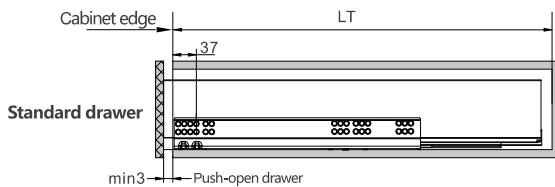

ΠΛΑΪΝΟ ΣΥΡΤΑΡΙΟΥ HD13 ΔΙΠΛΟ ΜΕ ΦΡΕΝΟ Υ:174mm ΓΙΑ ΠΑΝΕΛ 18mm DTC
STRAIGHT-SIDED DRAWER SYSTEM HD13 WITH SOFT-CLOSE H:174mm FOR 18mm PANEL DTC

Installation Dimensions(mm)

NL=Nominal Slide Length
LT=Internal Cabinet Depth
LT=NL+3