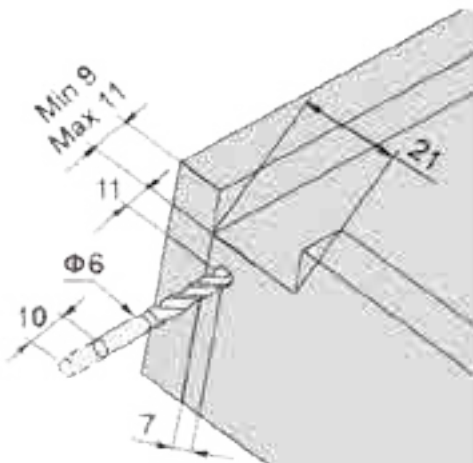

Installation Dimensions(mm)

Installation Dimensions(mm)

Drawer Preparation(mm)

Soft-close

Push-open

01.3 D-MOTION PLUS ΚΡΥΦΟΙ ΟΔΗΓΟΙ ΣΥΡΤΑΡΙΩΝ DTC
Undermount Slide Drawer

ΚΡΥΦΟΙ ΟΔΗΓΟΙ GG10 ΜΕ ΦΡΕΝΟ/ PUSH-OPEN 80% ΜΕ ΠΙΝ ΚΛΕΙΔΩΜΑΤΟΣ ΓΙΑ 16mm DTC
UNDERMOUNT SLIDE SERIES GG10 WITH SOFT-CLOSE/PUSH-OPEN 80% WITH LOCKING PIN FOR 16mm DTC