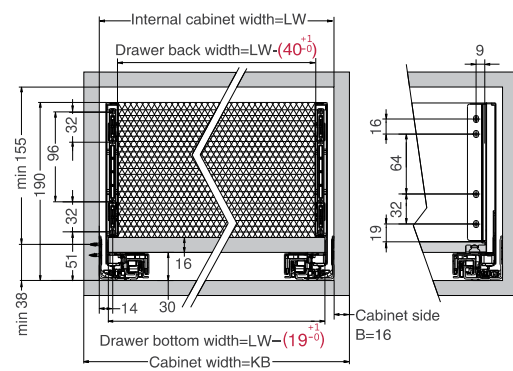

Installation Dimensions(mm)