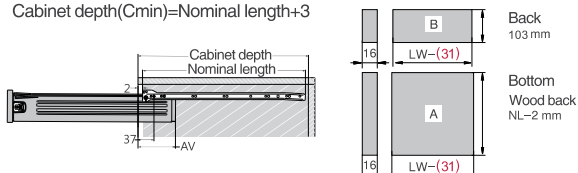

Illustration of the Extension Loss(AV)

Cabinet depth(Cmin)=Nominal length+3