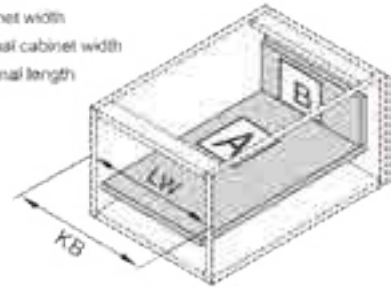

Screw Positions of the Slides(mm)

Rod for push-open synchronization not included in the kit

ΠΛΑΪΝΟ ΣΥΡΤΑΡΙΟΥ HD11 ΔΙΠΛΟ ΜΕ ΦΡΕΝΟ/ PUSH OPEN Υ:88mm ΓΙΑ ΠΑΝΕΛ 16mm DTC
STRAIGHT-SIDED DRAWER SYSTEM HD11 WITH SOFT-CLOSE/PUSH OPEN H:88mm FOR 16mm PANEL

Installation Dimensions(mm)

NL=Nominal Slide Length
LT=Internal Cabinet Depth
LT=NL+3

Installation Dimensions(mm)

Drawer Front, Back and Bottom Dimensions(mm)

KB Cabinet width
LW Internal cabinet width
NL Nominal length