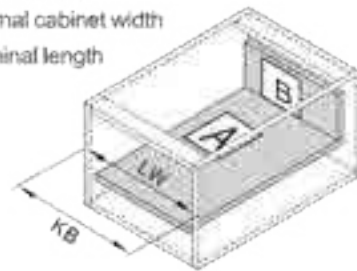

Installation Dimensions(mm)

NL=Nominal Slide Length
LT=Internal Cabinet Depth
LT=NL+3

Installation Dimensions(mm)

Drawer Front, Back and Bottom Dimensions(mm)

KB Cabinet width
LW Internal cabinet width
NL Nominal length