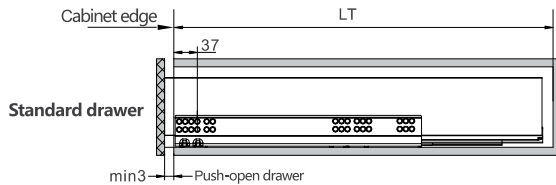

Screw Positions of the Slides(mm)

Rod for push-open synchronization not included in the kit

ΠΛΑΪΝΟ ΣΥΡΤΑΡΙΟΥ HD13 ΔΙΠΛΟ ΜΕ ΦΡΕΝΟ/PUSH OPEN Υ:174mm ΓΙΑ ΠΑΝΕΛ 16mm DTC
STRAIGHT-SIDED DRAWER SYSTEM HD13 WITH SOFT-CLOSE/PUSH OPEN H:174mm FOR 16mm PANEL

Installation Dimensions(mm)

Installation Dimensions(mm)

NL=Nominal Slide Length
LT=Internal Cabinet Depth
LT=NL+3

Installation Dimensions(mm)

Drawer Front, Back and Bottom Dimensions(mm)

KB Cabinet width
LW Internal cabinet width
NL Nominal length