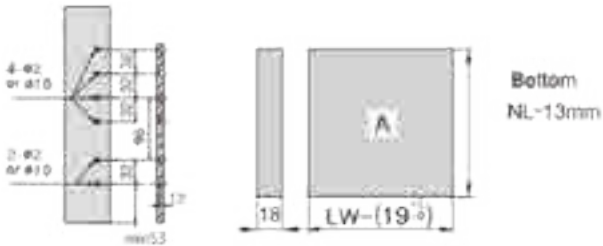

Installation Dimensions(mm)

NL=Nominal Slide Length
 LT=Internal Cabinet Depth
 LT=NL+3

Installation Dimensions(mm)

Drawer Front, Back and Bottom Dimensions(mm)

KB Cabinet width
 LW Internal cabinet width
 NL Nominal length