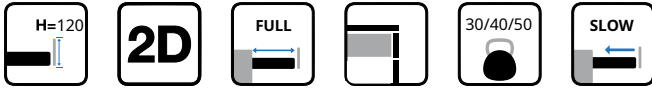

ΠΛΑΪΝΟ ΣΥΡΤΑΡΙΟΥ Μ02 ΔΙΠΛΟ ΜΕ ΦΡΕΝΟ Υ:120mm ΜΕ ΚΙΤ ΝΤΙΖΑΣ ΓΙΑ Υ:192mm DTC
DOUBLE WALL DRAWER SYSTEM M02 WITH SOFT-CLOSE H:120mm WITH SQUARE SIDE RAILS FOR H:192mm

Με Φρένο/ Soft Close		
Κωδικός/ Code	Μήκος/ Length	Χρώμα/ Colour
14100426	500mm	Ασημί γκρι/ Silver grey

- Περιλαμβάνεται Κιτ ντίζας
- Square side rails kit is included

- Κρυφό, πλήρης επέκτασης
- Δυναμική δυνατότητα χωρητικότητας: 30/40/50 kg
- Συναρμολόγηση και απεγκατάσταση χωρίς εργαλεία
- Αθόρυβο σύστημα εγγυάται απαλή κίνηση χωρίς θόρυβο
- Ρύθμιση: Πάνω & Κάτω, Αριστερά & Δεξιά
- Concealed, full extension
- Load capacity: 30/40/50kg
- Tool free assembly and removal of drawer
- Silent system guarantees smooth run without noise
- Up & down adjustment, left & right adjustment