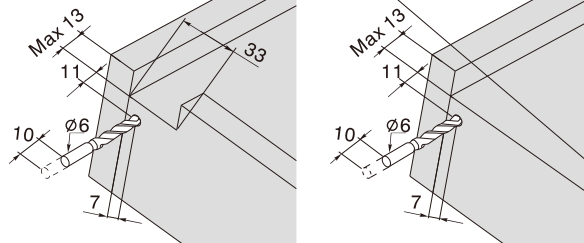

SKW=Internal Drawer Width
 LW=Internal Cabinet Width

3D Locking Device

Drawer Back Preparation(mm)

Soft close drawer

Push-open drawer

Εξαρτήματα / Accessories

14100885 NTΙΖΑ ΣΥΓΧΡΟΝΙΣΜΟΥ ΓΙΑ PUSH-OPEN 1100mm
 ROD FOR PUSH-OPEN SYNCHRONIZATION 1100mm