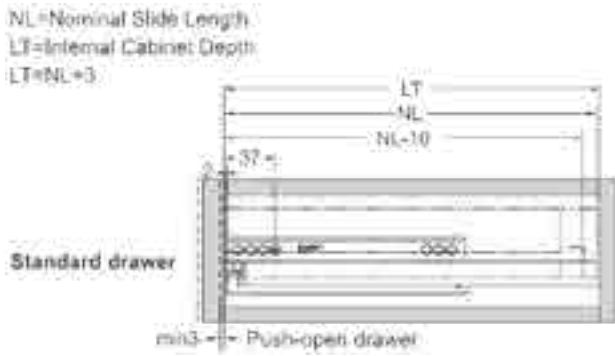

ΚΡΥΦΟΙ ΟΔΗΓΟΙ GG10 ΜΕ ΦΡΕΝΟ/ PUSH-OPEN 80% ΜΕ PIN ΚΛΕΙΔΩΜΑΤΟΣ ΓΙΑ 16MM DTC
UNDERMOUNT SLIDE SERIES GG10 WITH SOFT-CLOSE/PUSH-OPEN 80% WITH LOCKING PIN FOR 16MM DTC

Installation Dimensions(mm)