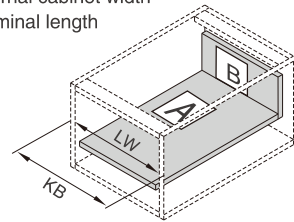

KB Cabinet width
LW Internal cabinet width
NL Nominal length