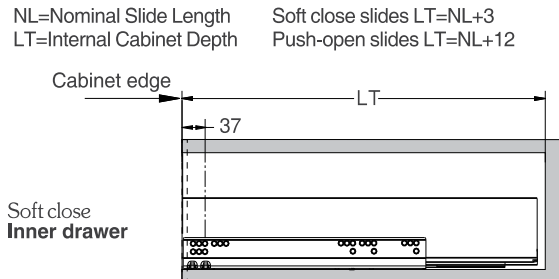

LT=Internal Cabinet Depth
Soft close slides LT=NL+3
Push-open slides LT=NL+12

Screw Positions of the Slides(mm)

Glass-boxside, front section, cross rail and rod for push-open synchronization not included in the kit

ΠΛΑΪΝΟ ΕΣΩΤΕΡΙΚΟΥ ΣΥΡΤΑΡΙΟΥ ΜΕ ΓΥΑΛΙ HD13 ΔΙΠΛΟ ΜΕ ΦΡΕΝΟ Υ:174mm ΓΙΑ ΠΑΝΕΛ 16mm DTC
 STRAIGHT-SIDED INNER DRAWER SYSTEM WITH GLASS HD13 WITH SOFT-CLOSE H:174mm FOR 16mm PANEL DTC

Installation Dimensions(mm)