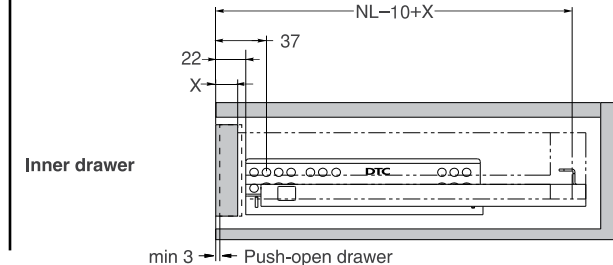

Installation Dimensions(mm)

NL=Nominal Slide Length LT=Internal Cabinet Depth LT=NL+21