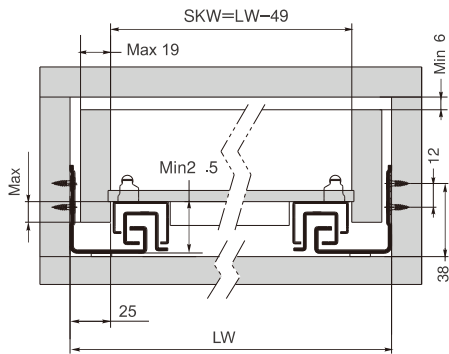

SKW=Internal Drawer Width
 LW=Internal Cabinet Width

3D Locking Device

Drawer Back Preparation(mm)

Soft close drawer

Push-open drawer

Εξαρτήματα / Accessories

14100885 NTΙΖΑ ΣΥΓΧΡΟΝΙΣΜΟΥ ΓΙΑ PUSH-OPEN 1100mm
 ROD FOR PUSH-OPEN SYNCHRONIZATION 1100mm