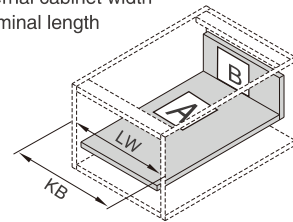

KB Cabinet width
LW Internal cabinet width
NL Nominal length