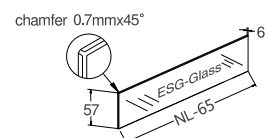

Front panel

KB Cabinet width
LW Internal cabinet width
NL Nominal length

Dimensions(mm)

Glass-boxside

Εξαρτήματα / Accessories

14101373

ΜΕΤΟΠΗ ΓΥΑΛΙΝΗ 1200MM - ΥΨΟΣ 95mm - ΠΑΧΟΣ 6mm
GLASS FRONT PANEL 1200MM - HEIGHT 95mm - THICKNESS 6mm