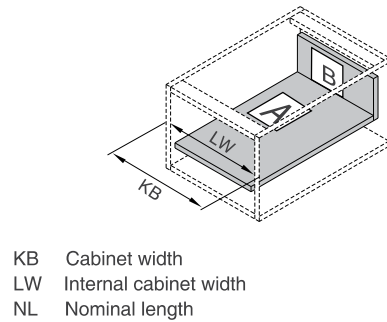

Front section, Back and Bottom Dimensions(mm)

Εξαρτήματα / Accessories

	14100710 ΜΕΤΟΠΗ ΜΜ02 1100mm ΑΣΗΜΙ ΓΚΡΙ FRONT SECTION MM02 1100mm SILVER GREY
	14100721 ΝΤΙΖΑ ΜΠΡΟΣΤΙΝΗ ΤΕΤΡΑΓΩΝΗ 1100mm ΑΣΗΜΙ ΓΚΡΙ SQUARE CROSS RAIL 1100mm SILVER GREY
	14100731 ΜΠΡΟΣΤΙΝΑ ΣΤΗΡΙΓΜΑΤΑ ΓΙΑ ΜΕΤΟΠΗ ΜΕ ΤΕΤΡΑΓΩΝΗ ΝΤΙΖΑ (ΔΕΞΙ/ΑΡΙΣΤΕΡΟ) ΑΣΗΜΙ ΓΚΡΙ FRONT FIXING BRACKET FOR SQUARE BAR (LEFT/RIGHT) SILVER GREY
	14100619 ΓΥΑΛΙΝΑ ΠΛΑΪΝΑ 8mm (ΔΕΞΙ/ΑΡΙΣΤΕΡΟ)/ 500mm GLASS BOXSIDE 8mm (LEFT/RIGHT)/ 500mm