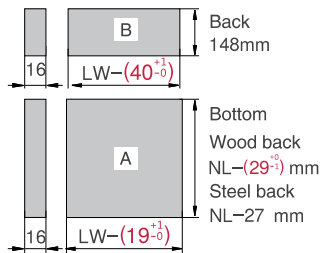

LT=Internal Cabinet Depth
LT=NL+3

Screw Positions of the Slides(mm)

Glass-boxside, rod for push-open synchronization not included in the kit

ΠΛΑΪΝΟ ΣΥΡΤΑΡΙΟΥ ΜΕ ΓΥΑΛΙ HD13 ΔΙΠΛΟ ΜΕ ΦΡΕΝΟ Υ:174mm ΓΙΑ ΠΑΝΕΛ 16mm DTC
STRAIGHT-SIDED DRAWER SYSTEM WITH GLASS HD13 WITH SOFT-CLOSE H:174mm FOR 16mm PANEL

Installation Dimensions(mm)

Installation Dimensions(mm)

NL=Nominal Slide Length
LT=Internal Cabinet Depth
LT=NL+3

Installation Dimensions(mm)

LW=Internal Cabinet Width

Drawer Front, Back and Bottom Dimensions(mm)

Drawer front

KB Cabinet width
LW Internal cabinet width
NL Nominal length

Glass-boxside Dimensions(mm)

10mm Glass-boxside

Chamfer 0.7mmx45°

Εξαρτήματα / Accessories

(Δεν περιλαμβάνονται στη βασική συσκευασία/ Not included in main kit)