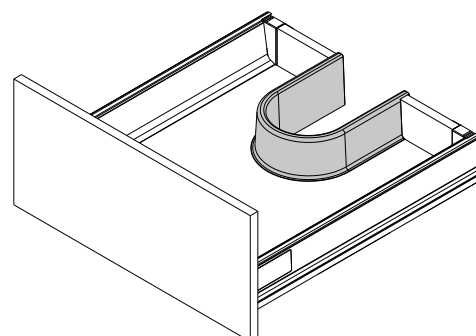

Drawer Back and Bottom Dimensions(mm)

For MM/M serie