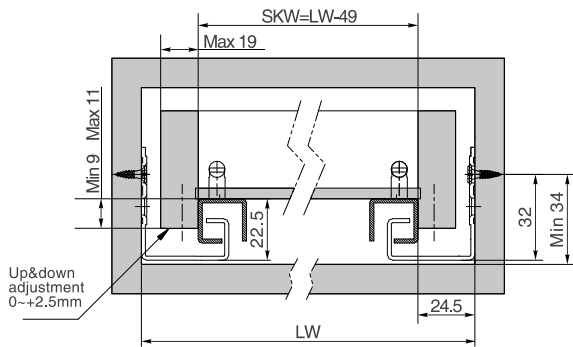

Installation Dimensions(mm) Soft Close

SKW=Internal Drawer Width
LW=Internal Cabinet Width