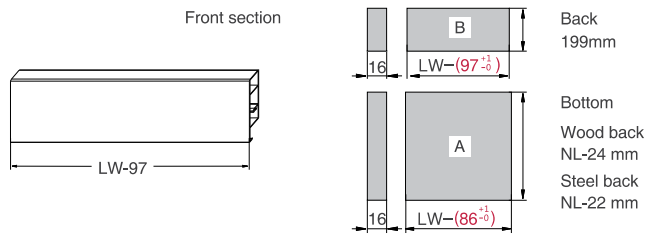

Front section, Back and Bottom Dimensions(mm)

Εξαρτήματα / Accessories

	14100710 ΜΕΤΟΠΗ ΜΜ02 1100mm ΑΣΗΜΙ ΓΚΡΙ FRONT SECTION MM02 1100mm SILVER GREY
	14100721 ΝΤΙΖΑ ΜΠΡΟΣΤΙΝΗ ΤΕΤΡΑΓΩΝΗ 1100mm ΑΣΗΜΙ ΓΚΡΙ SQUARE CROSS RAIL 1100mm SILVER GREY
	14100731 ΜΠΡΟΣΤΙΝΑ ΣΤΗΡΙΓΜΑΤΑ ΓΙΑ ΜΕΤΟΠΗ ΜΕ ΤΕΤΡΑΓΩΝΗ ΝΤΙΖΑ (ΔΕΞΙ/ΑΡΙΣΤΕΡΟ) ΑΣΗΜΙ ΓΚΡΙ FRONT FIXING BRACKET FOR SQUARE BAR (LEFT/RIGHT) SILVER GREY
	14100619 ΓΥΑΛΙΝΑ ΠΛΑΪΝΑ 8mm (ΔΕΞΙ/ΑΡΙΣΤΕΡΟ)/ 500mm GLASS BOXSIDE 8mm (LEFT/RIGHT)/ 500mm