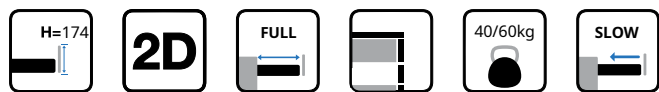

ΠΛΑΪΝΟ ΣΥΡΤΑΡΙΟΥ ΜΕ ΓΥΑΛΙ HD13 ΔΙΠΛΟ ΜΕ ΦΡΕΝΟ Υ:174mm ΓΙΑ ΠΑΝΕΛ 16mm DTC
STRAIGHT-SIDED DRAWER SYSTEM WITH GLASS HD13 WITH SOFT-CLOSE H:174mm FOR 16mm PANEL

Με Φρένο/ Soft Close

Κωδικός/ Code	Μήκος/ Length	Χρώμα/ Colour
14101185	500mm	Γκρι Ματ/ Grey Matte

- Κρυφό, πλήρης επέκτασης
- Δυνατότητα χωρητικότητας: 40/60kg
- Συναρμολόγηση και απεγκατάσταση χωρίς εργαλεία
- Αθόρυβο σύστημα εγγυάται απαλή κίνηση χωρίς θόρυβο
- 3D ρύθμιση: Πάνω & Κάτω : ±2mm, Αριστερά & Δεξιά: ±1.5, Ρύθμιση Κλείστρου : +1.5-2.5mm
- Concealed, full extension
- Load capacity: 40/60kg
- Tool free assembly and removal of drawer
- Silent system guarantees smooth run without noise
- 3D adjustment: Up & down adjustment:±2mm left & right adjustment:±1.5mm tilt adjustment:+1.5mm,-2.5mm