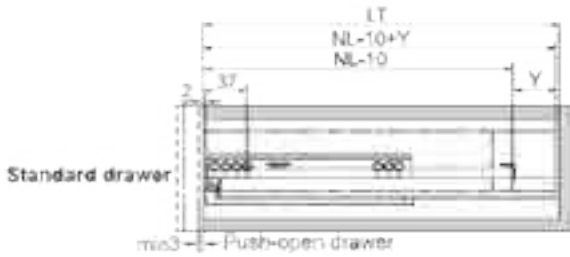

ΚΡΥΦΟΙ ΟΔΗΓΟΙ G80C/GG80C ΜΕ ΦΡΕΝΟ/ PUSH-OPEN 80% ΜΕ CLIP ΚΛΕΙΔΩΜΑΤΟΣ ΓΙΑ 19mm DTC
UNDERMOUNT SLIDE SERIES G80C/GG80C WITH SOFT-CLOSE/ PUSH-OPEN 80% WITH CLIP LOCKING DEVICE FOR 19mm DTC

Installation Dimensions(mm)

NL=Nominal Slide Length	NL(mm)	250	270	300	350	400	450	500
LT=Internal Cabinet Depth	Y(mm)	25		35		30		
LT=NL-10+Y+3								

NL=Nominal Slide Length	NL(mm)	250	270	300	350	400	450	500
LT=Internal Cabinet Depth	Y(mm)	25		30		30		
LT=NL-10+Y+21