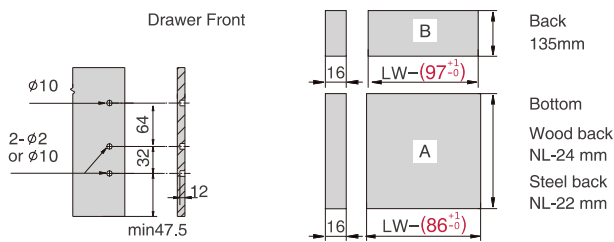

Installation Dimensions(mm)

NL=Nominal Slide Length Soft close slides LT=NL+3
LT=Internal Cabinet Depth Push-open slides LT=NL+35

Installation Dimensions(mm)

Drawer Front, Back and Bottom Dimensions(mm)

KB Cabinet width
LW Internal cabinet width
NL Nominal length