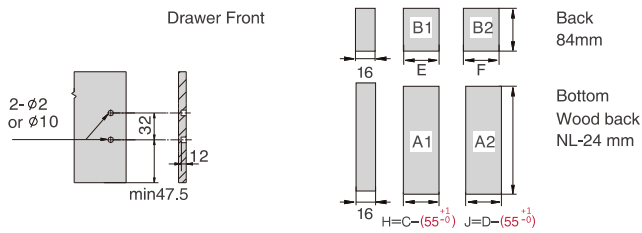

Drawer Front, Back and Bottom Dimensions(mm)

Drawer Front, Back and Bottom Dimensions(mm)

KB Cabinet width
LW Internal cabinet width
NL Nominal length