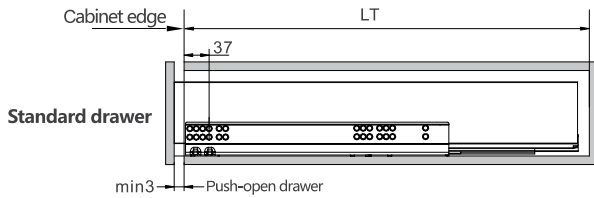

ΠΛΑΪΝΟ ΣΥΡΤΑΡΙΟΥ HD14 ΔΙΠΛΟ ΜΕ ΦΡΕΝΟ Υ:238mm ΓΙΑ ΠΑΝΕΛ 18mm DTC
STRAIGHT-SIDED DRAWER SYSTEM HD14 WITH SOFT-CLOSE H:238mm FOR 18mm PANEL DTC

Installation Dimensions(mm)

NL=Nominal Slide Length
LT=Internal Cabinet Depth
LT=NL+3