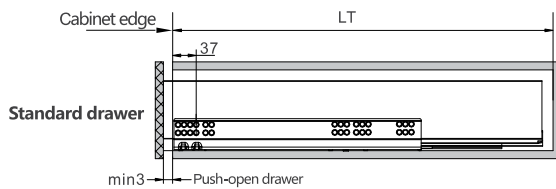

ΠΛΑΪΝΟ ΣΥΡΤΑΡΙΟΥ HD12 ΔΙΠΛΟ ΜΕ ΦΡΕΝΟ Υ:126mm ΓΙΑ ΠΑΝΕΛ 18mm DTC
STRAIGHT-SIDED DRAWER SYSTEM HD12 WITH SOFT-CLOSE H:126mm FOR 18mm PANEL DTC

Installation Dimensions(mm)

NL=Nominal Slide Length
LT=Internal Cabinet Depth
LT=NL+3