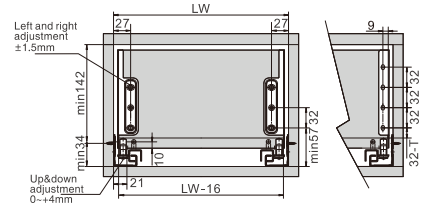

Installation Dimensions(mm)