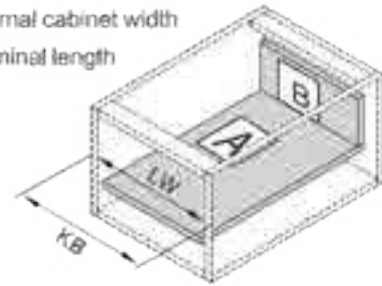

Installation Dimensions(mm)

NL=Nominal Slide Length
LT=Internal Cabinet Depth
LT=NL+3

Installation Dimensions(mm)

Drawer Front, Back and Bottom Dimensions(mm)

KB Cabinet width
LW Internal cabinet width
NL Nominal length