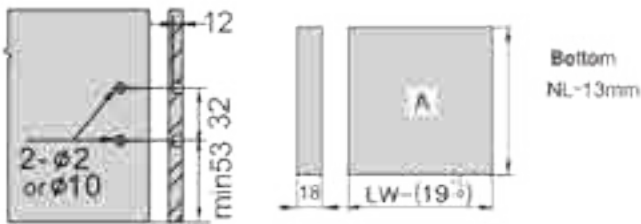

Installation Dimensions(mm)

NL=Nominal Slide Length
LT=Internal Cabinet Depth
LT=NL+3

Installation Dimensions(mm)

Drawer Front, Back and Bottom Dimensions(mm)

KB Cabinet width
LW Internal cabinet width
NL Nominal length