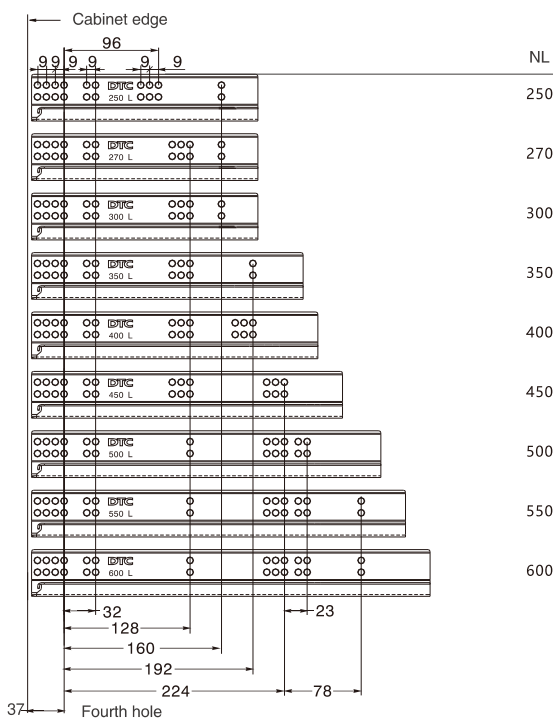

Screw Positions of the Slides(mm)