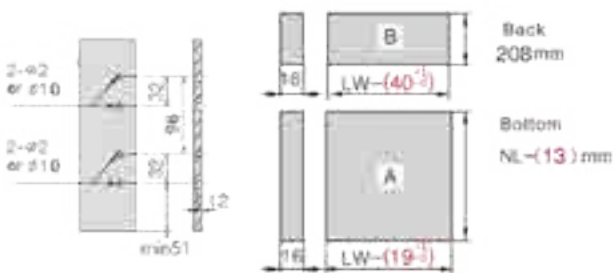

Installation Dimensions(mm)

NL=Nominal Slide Length
LT=Internal Cabinet Depth
LT=NL+3

Installation Dimensions(mm)

Drawer Front, Back and Bottom Dimensions(mm)

KB Cabinet width
LW Internal cabinet width
NL Nominal length