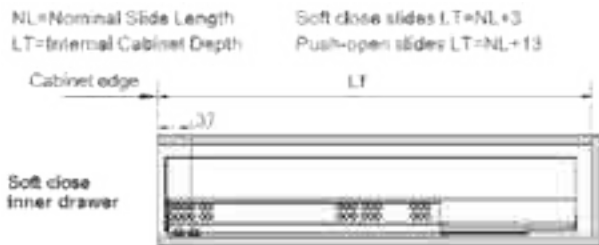

ΠΛΑΪΝΟ ΣΥΡΤΑΡΙΟΥ HD12 ΔΙΠΛΟ ΜΕ ΦΡΕΝΟ/PUSH OPEN Υ:126mm ΓΙΑ ΠΑΝΕΛ 16mm DTC
STRAIGHT-SIDED DRAWER SYSTEM HD12 WITH SOFT-CLOSE/PUSH OPEN H:126mm FOR 16mm PANEL

Installation Dimensions(mm)