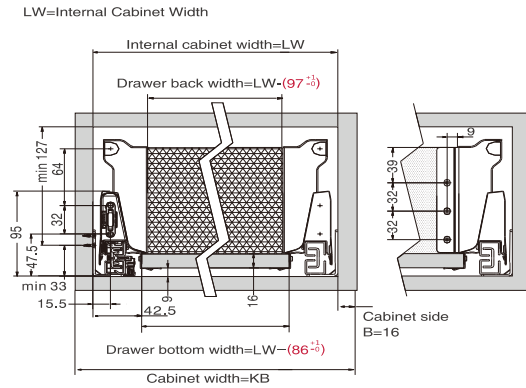

Installation Dimensions(mm)