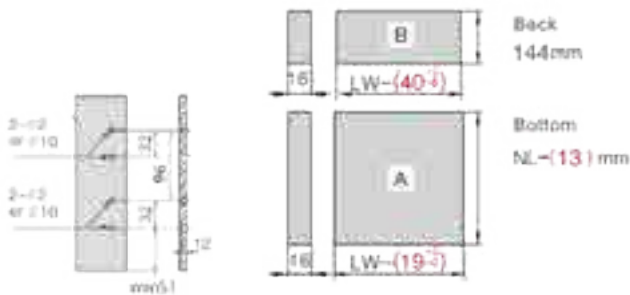

Installation Dimensions(mm)

NL=Nominal Slide Length
LT=Internal Cabinet Depth
LT=NL+3

Installation Dimensions(mm)

LW=Internal Cabinet Width

Front section, Back and Bottom Dimensions(mm)

Drawer front

KB Cabinet width
LW Internal cabinet width
NL Nominal length

Installation Dimensions(mm)

Installation Dimensions(mm)

NL=Nominal Slide Length
LT=Internal Cabinet Depth
LT=NL+3

Installation Dimensions(mm)

Drawer Front, Back and Bottom Dimensions(mm)

KB Cabinet width
LW Internal cabinet width
NL Nominal length