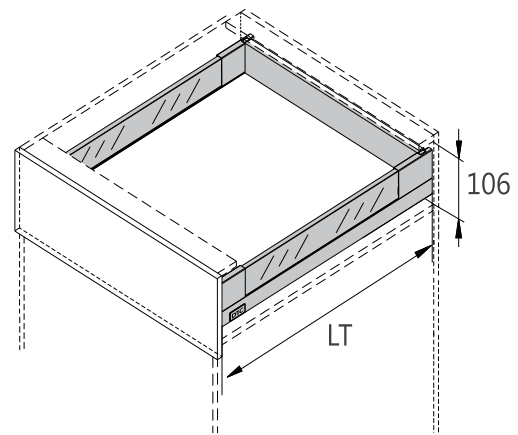

LT=Internal Cabinet Depth
LT=NL+3

- Κρυφό, πλήρης επέκτασης
- Δυνατότητα χωρητικότητας: 40/60kg
- Συναρμολόγηση και απεγκατάσταση χωρίς εργαλεία
- Αθόρυβο σύστημα εγγυάται απαλή κίνηση χωρίς θόρυβο
- 3D ρύθμιση: Πάνω & Κάτω : ±2mm, Αριστερά & Δεξιά: ±1.5, Ρύθμιση Κλείστρου : +1.5-2.5mm
- Concealed, full extension
- Load capacity: 40/60kg
- Tool free assembly and removal of drawer
- Silent system guarantees smooth run without noise
- 3D adjustment: Up & down adjustment: ±2mm, left & right adjustment: ±1.5mm tilt adjustment: +1.5mm,-2.5mm