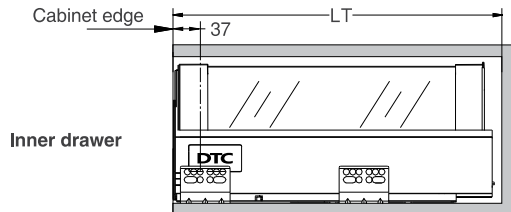

ΠΛΑΪΝΟ ΣΥΡΤΑΡΙΟΥ ΜΜ02 ΔΙΠΛΟ ΜΕ ΦΡΕΝΟ/PUSH OPEN ΜΕ ΓΥΑΛΙ ΠΛΑΪ Ύ:100mm & ΝΤΙΖΑ ΜΠΡΟΣΤΑ ΓΙΑ Ύ:224mm
DOUBLE WALL DRAWER SYSTEM MM02 WITH SOFT-CLOSE/PUSH OPEN WITH SIDE GLASS H:100mm & FRONT CROSS RAIL FOR H:224mm

Installation Dimensions(mm)

NL=Nominal Slide Length   Soft close slides/LT=NL+3
LT=Internal Cabinet Depth   Push-open slides/LT=NL+12