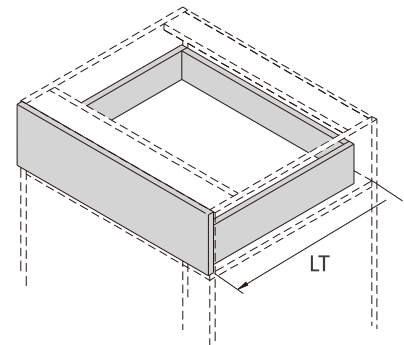

NL=Nominal Slide Length
LT=Internal Cabinet Depth
Standard drawer: $LT = NL + 3$
Inner drawer: $LT = NL + 21$