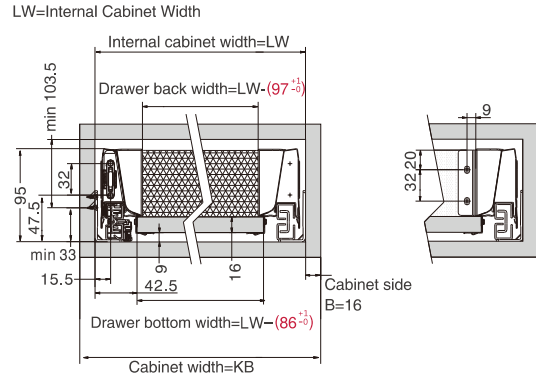

Installation Dimensions(mm)