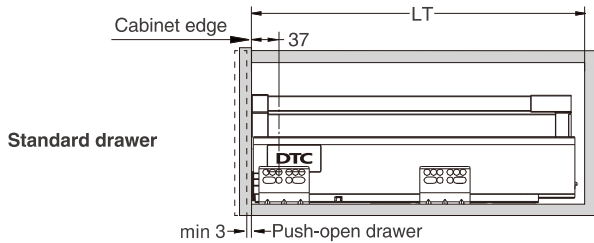

ΠΛΑΪΝΟ ΣΥΡΤΑΡΙΟΥ ΜΜ01 ΔΙΠΛΟ ΜΕ ΦΡΕΝΟ Υ:86mm ΜΕ ΜΙΑ ΝΤΙΖΑ ΓΙΑ Υ:141mm DTC
DOUBLE WALL DRAWER SYSTEM MM01 WITH SOFT-CLOSE H:86mm WITH SQUARE SIDE RAILS FOR H:141mm

Installation Dimensions(mm)

NL=Nominal Slide Length Soft close slides LT=NL+3
LT=Internal Cabinet Depth Push-open slides LT=NL+35