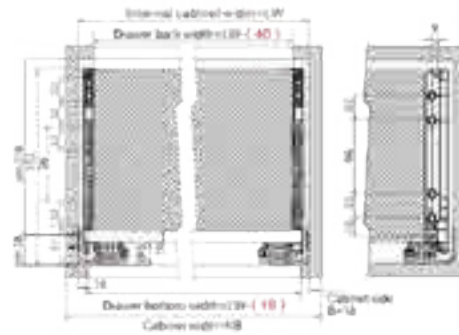

Installation Dimensions(mm)

NL=Nominal Slide Length
LT=Internal Cabinet Depth
LT=NL+3

Installation Dimensions(mm)

Drawer Front, Back and Bottom Dimensions(mm)

KB Cabinet width
LW Internal cabinet width
NL Nominal length