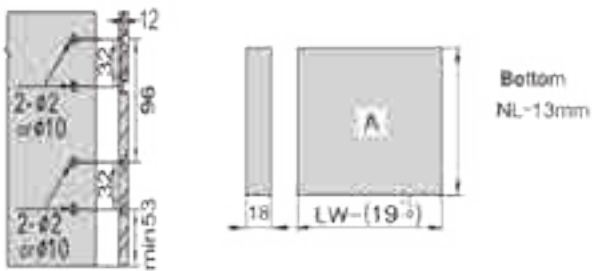

Installation Dimensions(mm)

NL=Nominal Slide Length
LT=Internal Cabinet Depth
LT=NL+3

Installation Dimensions(mm)

Drawer Front, Back and Bottom Dimensions(mm)

KB Cabinet width
LW Internal cabinet width
NL Nominal length