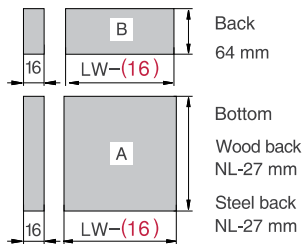

Front panel, Back and Bottom Dimensions(mm)

Front panel