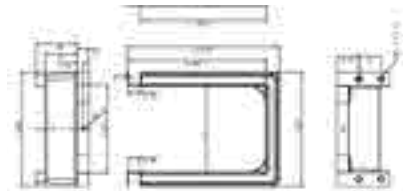

Εξαρτήματα / Accessories

(Δεν περιλαμβάνονται στη βασική συσκευασία/ Not included in main kit)

14100865

ΕΞΑΡΤΗΜΑ ΥΠΟΣΤΗΡΙΞΗΣ ΠΑΤΟΥ-ΜΕΤΟΠΗΣ
FRONT FASTENER SUPPORT ACCESSORY FOR LARGE WIDE DRAWER

ΠΛΑΤΗ ΣΥΡΤΑΡΙΟΥ ΣΧΗΜΑ U ΓΙΑ ΣΥΡΤΑΡΙ ΝΕΡΟΧΥΤΗ
SMOOTH DRAWER BACK WALL, U-SHAPED TO SUIT SINK/VANITY