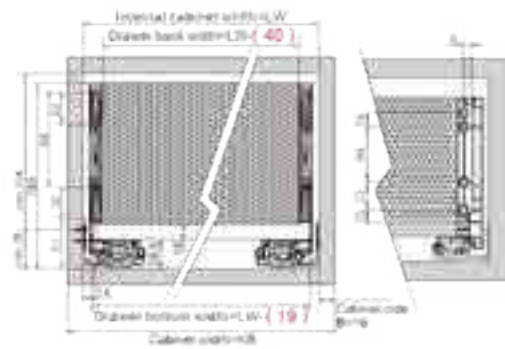

Installation Dimensions(mm)