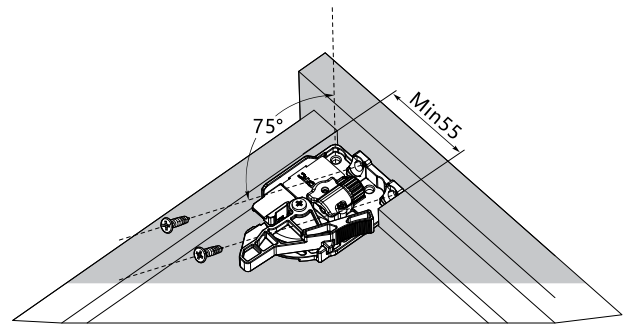

Locking Device Instalation(mm) Soft Close