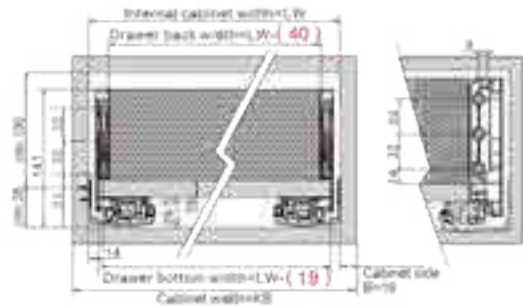

Installation Dimensions(mm)

NL=Nominal Slide Length
LT=Internal Cabinet Depth
LT=NL+3

Rod for push-open synchronization not included in the kit

Screw Positions of the Slides(mm)

Installation Dimensions(mm)

Screw Positions of the Slides(mm)

Rod for push-open synchronization not included in the kit

ΠΛΑΪΝΟ ΣΥΡΤΑΡΙΟΥ HD12 ΔΙΠΛΟ ΜΕ ΦΡΕΝΟ/PUSH OPEN Υ:126mm ΓΙΑ ΠΑΝΕΛ 16mm DTC
 STRAIGHT-SIDED DRAWER SYSTEM HD12 WITH SOFT-CLOSE/PUSH OPEN H:126mm FOR 16mm PANEL

Installation Dimensions(mm)

NL=Nominal Slide Length
 LT=Internal Cabinet Depth
 LT=NL+3

Installation Dimensions(mm)

Drawer Front, Back and Bottom Dimensions(mm)

KB Cabinet width
 LW Internal cabinet width
 NL Nominal length