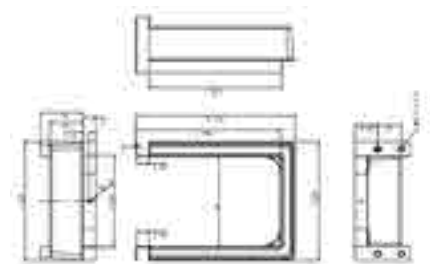

14101219 ΓΚΡΙ ΜΑΤ/ GREY MATTE

14101231 ΛΕΥΚΟ/ WHITE