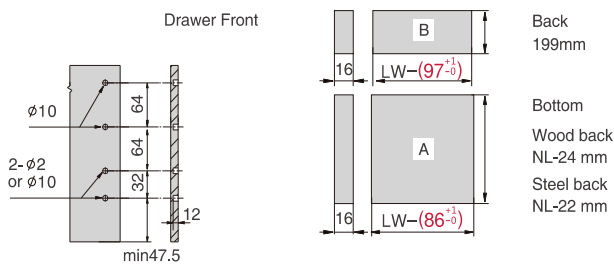

Drawer Front, Back and Bottom Dimensions(mm)

Εξαρτήματα / Accessories

14100795 ΠΙΣΩ ΣΤΗΡΙΓΜΑΤΑ ΠΛΑΤΗΣ (ΔΕΞΙ/ΑΡΙΣΤΕΡΟ) ΓΙΑ 2 ΝΤΙΖΕΣ
BACK FIXING-BRACKETS (LEFT/RIGHT) FOR 2 SQUARE SIDE RAILS

14100648 ΕΥΕΛΙΚΤΑ ΠΙΣΩ ΣΤΗΡΙΓΜΑΤΑ ΠΛΑΤΗΣ ΓΙΑ ΤΕΤΡΑΓΩΝΗ ΝΤΙΖΑ
BACK FIXING BRACKETS FOR RAILINGS/ΓΚΡΙ-GRAY (H11)

ΤΕΤΡΑΓΩΝΗ ΝΤΙΖΑ*
SQUARE SIDE RAILS

Κωδικός/ Code	Μήκος/ Length	Χρώμα/ Colour
14100714	270mm	Ασημί γκρυ/ Silver Grey
14100715	300mm	
14100732	350mm	
14100716	400mm	
14100717	450mm	
14100718	500mm	
14100757	550mm	

*Απαραίτητη η παραγγελία 2 τεμαχίων
*Please order 2 pieces