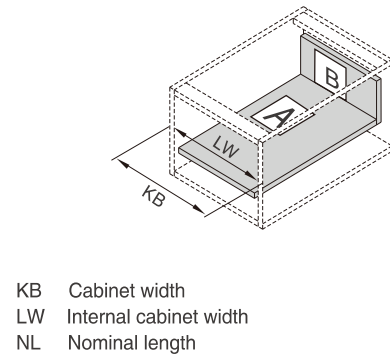

Drawer Front, Back and Bottom Dimensions(mm)

Εξαρτήματα / Accessories

14100795 ΠΙΣΩ ΣΤΗΡΙΓΜΑΤΑ ΠΛΑΤΗΣ (ΔΕΞΙ/ΑΡΙΣΤΕΡΟ) ΓΙΑ 2 ΝΤΙΖΕΣ
BACK FIXING-BRACKETS (LEFT/RIGHT) FOR 2 SQUARE SIDE RAILS

14100648 ΕΥΕΛΙΚΤΑ ΠΙΣΩ ΣΤΗΡΙΓΜΑΤΑ ΠΛΑΤΗΣ ΓΙΑ ΤΕΤΡΑΓΩΝΗ ΝΤΙΖΑ
BACK FIXING BRACKETS FOR RAILINGS/ΓΚΡΙ-GRAY (H11)

ΤΕΤΡΑΓΩΝΗ ΝΤΙΖΑ*
SQUARE SIDE RAILS

Κωδικός/ Code	Μήκος/ Length	Χρώμα/ Colour
14100714	270mm	Ασημί γκρυ/ Silver Grey
14100715	300mm	
14100732	350mm	
14100716	400mm	
14100717	450mm	
14100718	500mm	
14100757	550mm	

*Απαραίτητη η παραγγελία 2 τεμαχίων
*Please order 2 pieces