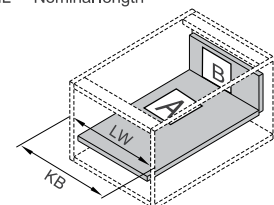

Installation Dimensions(mm)

NL=Nominal Slide Length
LT=Internal Cabinet Depth
LT=NL+3

Rod for push-open synchronization not included in the kit

Screw Positions of the Slides(mm)

Installation Dimensions(mm)

LW=Internal Cabinet Width

Drawer Front, Back and Bottom Dimensions(mm)

Drawer front

Back
39mm

Bottom
Wood back
NL-(29±) mm
Steel back
NL-27 mm

KB Cabinet width
LW Internal cabinet width
NL Nominal length

**MAGIC-STAR PLUS
ΔΙΠΛΑ ΠΛΑΪΝΑ ΣΥΣΤΗΜΑ
ΣΥΡΤΑΡΙΩΝ DTC
DOUBLE WALL DRAWER
SYSTEMS DTC**