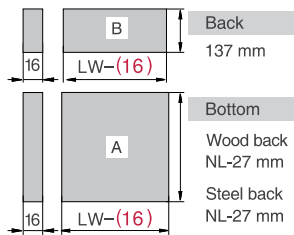

Installation Dimensions(mm)

NL=Nominal Slide Length Soft close slides LT=NL+3
 LT=Internal Cabinet Depth Push-open slides LT=NL+12

Installation Dimensions(mm)

Front panel, Back and Bottom Dimensions(mm)

Front panel