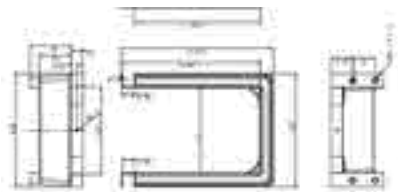

Εξαρτήματα / Accessories

(Δεν περιλαμβάνονται στη βασική συσκευασία/ Not included in main kit)

14100865

ΕΞΑΡΤΗΜΑ ΥΠΟΣΤΗΡΙΞΗΣ ΠΑΤΟΥ-ΜΕΤΟΠΗΣ
FRONT FASTENER SUPPORT ACCESSORY FOR LARGE WIDE DRAWER

ΠΛΑΤΗ ΣΥΡΤΑΡΙΟΥ ΣΧΗΜΑ U ΓΙΑ ΣΥΡΤΑΡΙ ΝΕΡΟΧΥΤΗ/
SMOOTH DRAWER BACK WALL, U-SHAPED TO SUIT SINK/VANITY