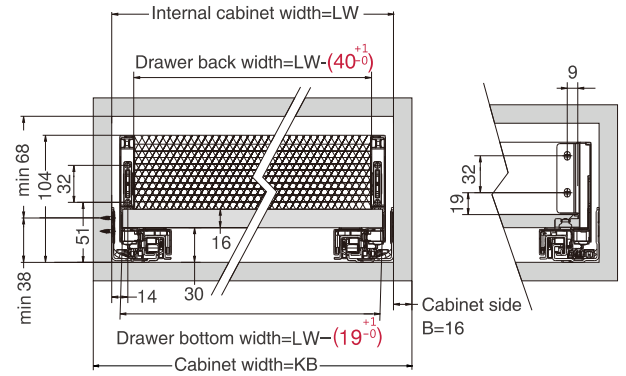

Screw Positions of the Slides(mm)

Glass-boxside rod for push-open synchronization not included in the kit

ΠΛΑΪΝΟ ΣΥΡΤΑΡΙΟΥ ΜΕ ΓΥΑΛΙ HD11 ΔΙΠΛΟ ΜΕ ΦΡΕΝΟ Υ:88mm ΓΙΑ ΠΑΝΕΛ 16mm DTC
STRAIGHT-SIDED DRAWER SYSTEM WITH GLASS HD11 WITH SOFT-CLOSE H:88mm FOR 16mm PANEL

Installation Dimensions(mm)

NL=Nominal Slide Length
LT=Internal Cabinet Depth
LT=NL+3

Installation Dimensions(mm)

LW=Internal Cabinet Width

Front section, Back and Bottom Dimensions(mm)

Drawer front

KB Cabinet width
LW Internal cabinet width
NL Nominal length