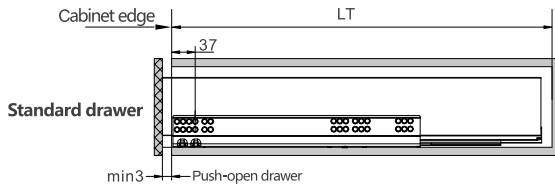

ΠΛΑΪΝΟ ΣΥΡΤΑΡΙΟΥ HD11 ΔΙΠΛΟ ΜΕ ΦΡΕΝΟ Υ:88mm ΓΙΑ ΠΑΝΕΛ 18mm DTC
STRAIGHT-SIDED DRAWER SYSTEM HD11 WITH SOFT-CLOSE H:88mm FOR 18mm PANEL DTC

Installation Dimensions(mm)

NL=Nominal Slide Length
LT=Internal Cabinet Depth
LT=NL+3