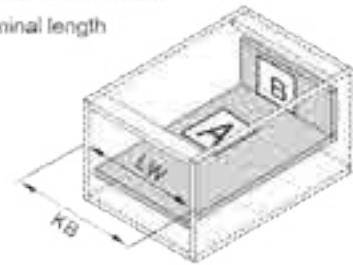

Installation Dimensions(mm)

NL=Nominal Slide Length
LT=Internal Cabinet Depth
LT=NL+3

Installation Dimensions(mm)

Drawer Front, Back and Bottom Dimensions(mm)

KB Cabinet width
LW Internal cabinet width
NL Nominal length