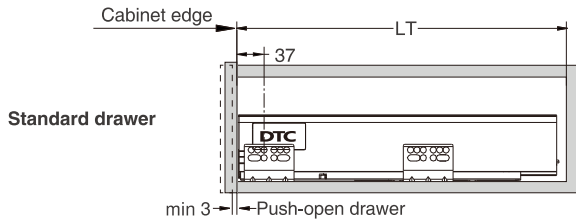

ΠΛΑΪΝΟ ΣΥΡΤΑΡΙΟΥ ΜΜ01 ΔΙΠΛΟ ΜΕ ΦΡΕΝΟ Υ:86mm DTC
DOUBLE WALL DRAWER SYSTEM M01 WITH SOFT-CLOSE H:86mm DTC

Installation Dimensions(mm)

NL=Nominal Slide Length   Soft close slides LT=NL+3
LT=Internal Cabinet Depth   Push-open slides LT=NL+35