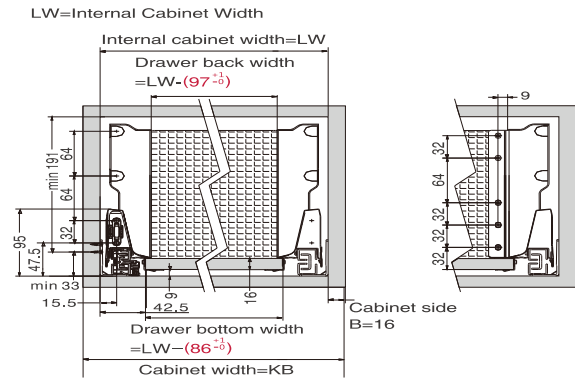

Installation Dimensions(mm)