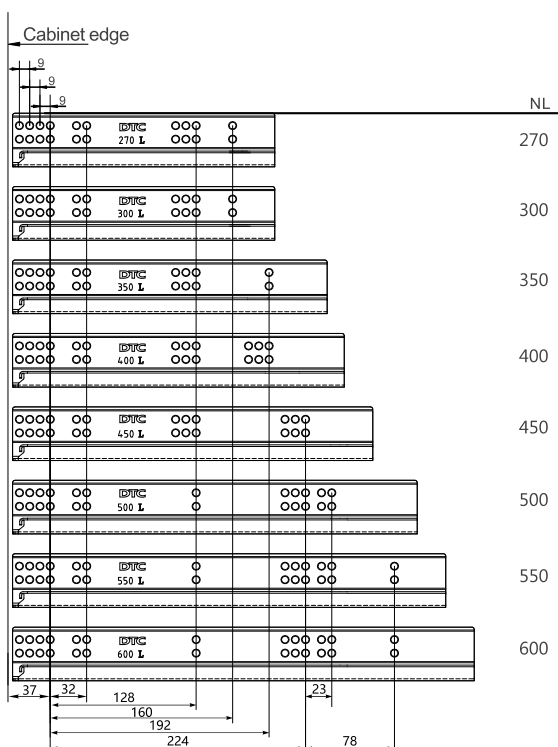

Screw Positions of the Slides(mm)

Rod for push-open synchronization not included in the kit