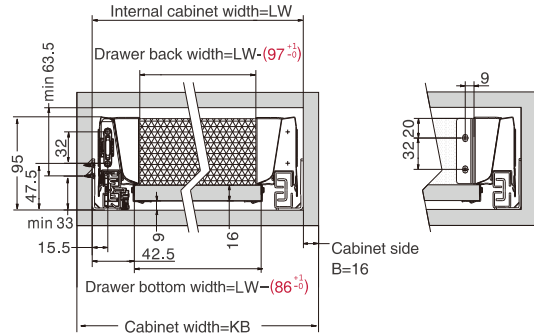

Installation Dimensions(mm)