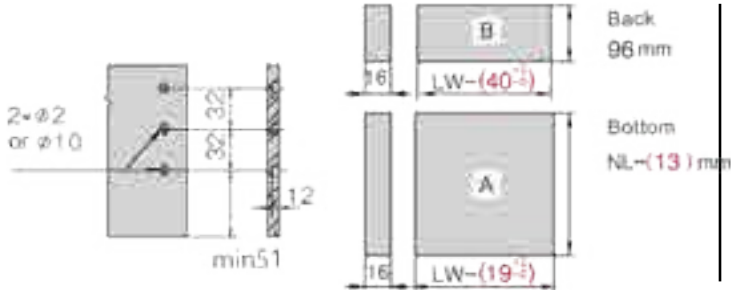

LW=Internal Cabinet Width

Drawer Front, Back and Bottom Dimensions(mm)

Drawer front

Back
39mm

Bottom
Wood back
NL-(29±) mm
Steel back
NL-27 mm

KB Cabinet width
LW Internal cabinet width
NL Nominal length

**MAGIC-STAR PLUS
ΔΙΠΛΑ ΠΛΑΪΝΑ ΣΥΣΤΗΜΑ
ΣΥΡΤΑΡΙΩΝ DTC
DOUBLE WALL DRAWER
SYSTEMS DTC**

Installation Dimensions(mm)

NL=Nominal Slide Length
 LT=Internal Cabinet Depth
 LT=NL+3

Installation Dimensions(mm)

Drawer Front, Back and Bottom Dimensions(mm)

KB Cabinet width
 LW Internal cabinet width
 NL Nominal length