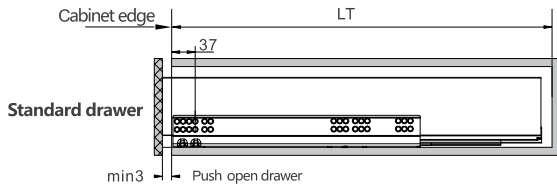

Screw Positions of the Slides(mm)

Rod for push-open synchronization not included in the kit

ΠΛΑΪΝΟ ΣΥΡΤΑΡΙΟΥ HD12 ΔΙΠΛΟ ΜΕ ΦΡΕΝΟ/PUSH OPEN Υ:126mm ΓΙΑ ΠΑΝΕΛ 16mm DTC
 STRAIGHT-SIDED DRAWER SYSTEM HD12 WITH SOFT-CLOSE/PUSH OPEN H:126mm FOR 16mm PANEL

Installation Dimensions(mm)

NL=Nominal Slide Length
 LT=Internal Cabinet Depth
 LT=NL+3

Installation Dimensions(mm)

Drawer Front, Back and Bottom Dimensions(mm)

KB Cabinet width
 LW Internal cabinet width
 NL Nominal length