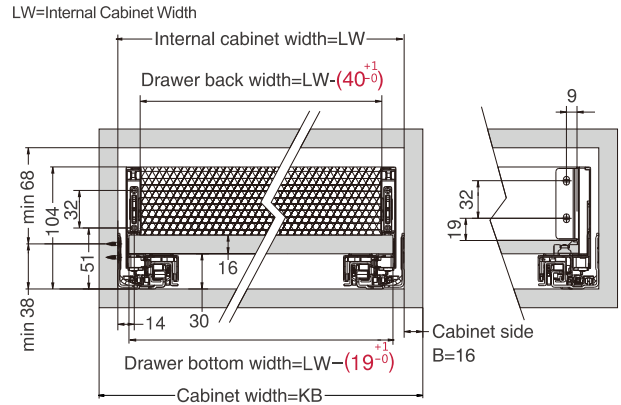

Screw Positions of the Slides(mm)

Glass-boxside, front section and rod for push-open synchronization not included in the kit

ΠΛΑΪΝΟ ΕΣΩΤΕΡΙΚΟΥ ΣΥΡΤΑΡΙΟΥ ΜΕ ΓΥΑΛΙ HD11 ΔΙΠΛΟ ΜΕ ΦΡΕΝΟ Υ:88mm ΓΙΑ ΠΑΝΕΛ 16mm DTC
STRAIGHT-SIDED INNER DRAWER SYSTEM WITH GLASS HD11 WITH SOFT-CLOSE H:88mm FOR 16mm PANEL

Installation Dimensions(mm)

Installation Dimensions(mm)

Drawer Front, Back and Bottom Dimensions(mm)

KB Cabinet width
LW Internal cabinet width
NL Nominal length

Glass-boxside Dimensions(mm)

Εξαρτήματα / Accessories