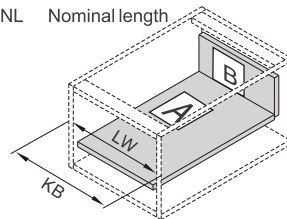

Screw Positions of the Slides(mm)

Glass-boxside, front section and rod for push-open synchronization not included in the kit

ΠΛΑΪΝΟ ΕΣΩΤΕΡΙΚΟΥ ΣΥΡΤΑΡΙΟΥ ΜΕ ΓΥΑΛΙ HD11 ΔΙΠΛΟ ΜΕ ΦΡΕΝΟ Υ:88mm ΓΙΑ ΠΑΝΕΛ 16mm DTC
STRAIGHT-SIDED INNER DRAWER SYSTEM WITH GLASS HD11 WITH SOFT-CLOSE H:88mm FOR 16mm PANEL

Installation Dimensions(mm)

Installation Dimensions(mm)

Drawer Front, Back and Bottom Dimensions(mm)

KB Cabinet width
LW Internal cabinet width
NL Nominal length

Glass-boxside Dimensions(mm)

Εξαρτήματα / Accessories