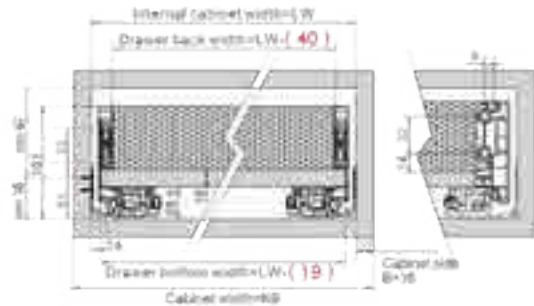

Screw Positions of the Slides(mm)

Rod for push-open synchronization not included in the kit

ΠΛΑΪΝΟ ΣΥΡΤΑΡΙΟΥ HD11 ΔΙΠΛΟ ΜΕ ΦΡΕΝΟ/ PUSH OPEN Υ:88mm ΓΙΑ ΠΑΝΕΛ 16mm DTC
STRAIGHT-SIDED DRAWER SYSTEM HD11 WITH SOFT-CLOSE/PUSH OPEN H:88mm FOR 16mm PANEL

Installation Dimensions(mm)

NL=Nominal Slide Length
LT=Internal Cabinet Depth
LT=NL+3

Installation Dimensions(mm)

Drawer Front, Back and Bottom Dimensions(mm)

KB Cabinet width
LW Internal cabinet width
NL Nominal length