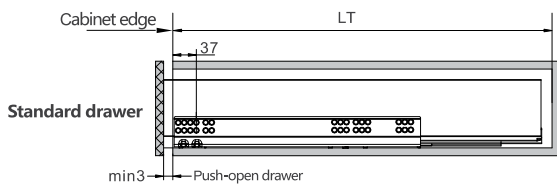

LT=Internal Cabinet Depth
LT=NL+3

Screw Positions of the Slides(mm)

Rod for push-open synchronization not included in the kit

ΠΛΑΪΝΟ ΣΥΡΤΑΡΙΟΥ HD14 ΔΙΠΛΟ ΜΕ ΦΡΕΝΟ Υ:238mm ΓΙΑ ΠΑΝΕΛ 16mm DTC
STRAIGHT-SIDED DRAWER SYSTEM HD14 WITH SOFT-CLOSE H:238mm FOR 16mm PANEL DTC

Installation Dimensions(mm)

NL=Nominal Slide Length
LT=Internal Cabinet Depth
LT=NL+3

Installation Dimensions(mm)

Drawer Front, Back and Bottom Dimensions(mm)

KB Cabinet width
LW Internal cabinet width
NL Nominal length