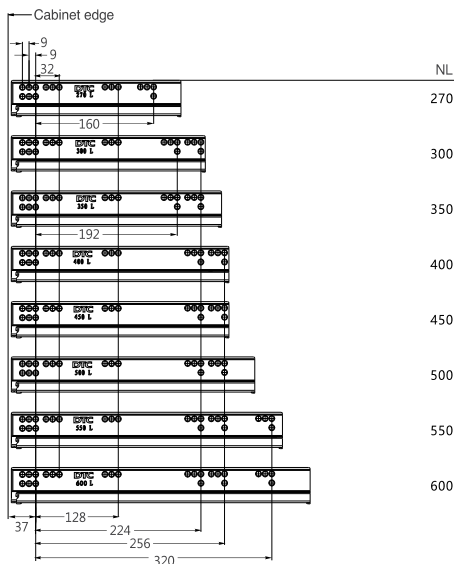

Installation Dimensions(mm)

NL=Nominal Slide Length
LT=Internal Cabinet Depth
LT=NL+3

Rod for push-open synchronization not included in the kit

Screw Positions of the Slides(mm)

Installation Dimensions(mm)