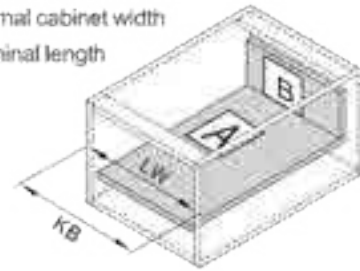

Installation Dimensions(mm)

NL=Nominal Slide Length
 LT=Internal Cabinet Depth
 LT=NL+3

Installation Dimensions(mm)

Drawer Front, Back and Bottom Dimensions(mm)

KB Cabinet width
 LW Internal cabinet width
 NL Nominal length