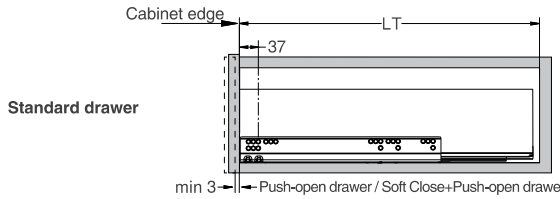

Installation Dimensions(mm)

Installation Dimensions(mm)

NL=Nominal Slide Length
LT=Internal Cabinet Depth
LT=NL+3

Installation Dimensions(mm)

LW=Internal Cabinet Width

Drawer Front, Back and Bottom Dimensions(mm)