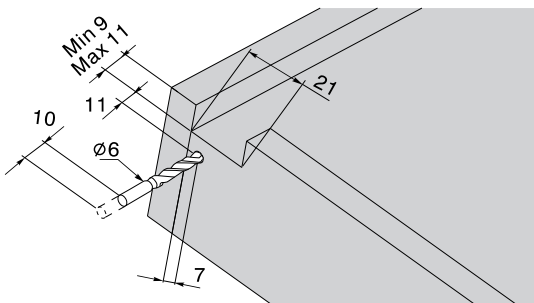

Installation Dimensions(mm) Soft Close

SKW=Internal Drawer Width
LW=Internal Cabinet Width

Locking Device Instalation(mm) Soft Close

Drawer Back Preparation(mm) Soft Close

Drawer Back Preparation(mm) Push Open