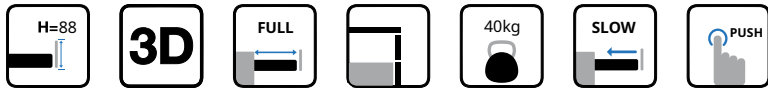

ΠΛΑΪΝΟ ΣΥΡΤΑΡΙΟΥ HD11 ΔΙΠΛΟ ΜΕ ΦΡΕΝΟ/ PUSH OPEN Υ:88mm ΓΙΑ ΠΑΝΕΛ 16mm DTC
STRAIGHT-SIDED DRAWER SYSTEM HD11 WITH SOFT-CLOSE/PUSH OPEN H:88mm FOR 16mm PANEL

Με Φρένο/ Soft Close			
Κωδικός/ Code	Μήκος/ Length	Χρώμα/ Colour	
14101002	270mm	Γκρι Ματ/ Grey Matte	
14101003	300mm		
14101004	350mm		
14101005	400mm		
14101006	450mm		
14101007	500mm		
14101008	550mm		
14101058	270mm		Λευκό/ Silk White
14101059	300mm		
14101060	350mm		
14101061	400mm		
14101062	450mm		
14101063	500mm		
14101064	550mm		

Push-open		
Κωδικός/ Code	Μήκος/ Length	Χρώμα/ Colour
14101245	300mm	Γκρι Ματ/ Grey Matte
14101115	350mm	
14101116	400mm	
14101238	450mm	
14101376	500mm	
14101376	500mm