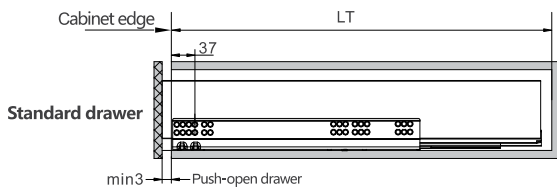

ΠΛΑΪΝΟ ΣΥΡΤΑΡΙΟΥ HD12 ΔΙΠΛΟ ΜΕ ΦΡΕΝΟ Υ:126mm ΓΙΑ ΠΑΝΕΛ 18mm DTC
STRAIGHT-SIDED DRAWER SYSTEM HD12 WITH SOFT-CLOSE H:126mm FOR 18mm PANEL DTC

Installation Dimensions(mm)

NL=Nominal Slide Length
LT=Internal Cabinet Depth
LT=NL+3