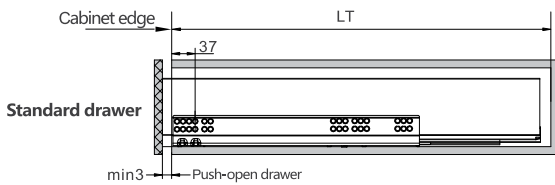

Installation Dimensions(mm)

NL=Nominal Slide Length
LT=Internal Cabinet Depth
LT=NL+3

Installation Dimensions(mm)

Drawer Front, Back and Bottom Dimensions(mm)

KB Cabinet width
LW Internal cabinet width
NL Nominal length