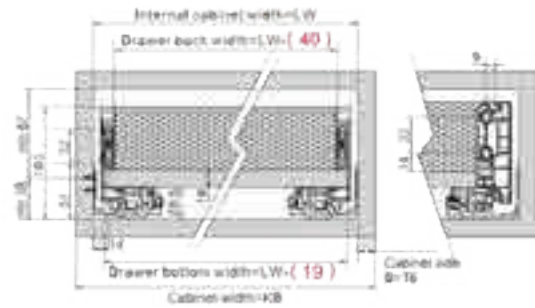

Installation Dimensions(mm)