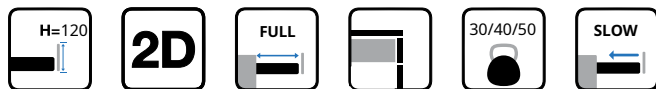

01.2 DRAGON BOX - ΜΗΧΑΝΙΣΜΟΙ ΣΥΡΤΑΡΙΩΝ DTC Drawer Systems

ΠΛΑΪΝΟ ΣΥΡΤΑΡΙΟΥ ΜΜ02 ΔΙΠΛΟ ΜΕ ΦΡΕΝΟ Υ:120mm DTC
DOUBLE WALL DRAWER SYSTEM MM02 WITH SOFT-CLOSE H:120mm DTC

Με Φρένο/ Soft Close

Κωδικός/ Code	Μήκος/ Length	Χρώμα/ Colour
14101395	500mm	Ασημί γκρι/ Silver Grey