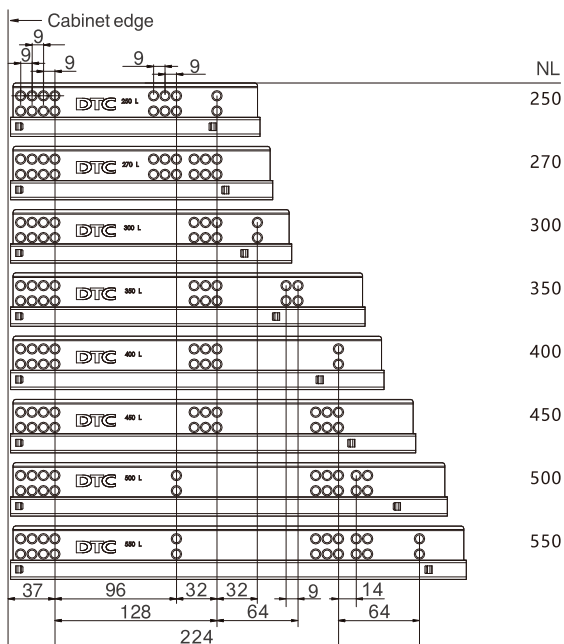

Slides (option1) Installation Dimensions (mm)