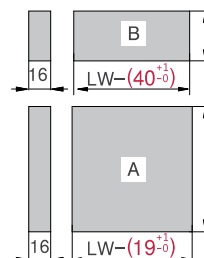

Installation Dimensions(mm)

NL=Nominal Slide Length
LT=Internal Cabinet Depth
LT=NL+3

Rod for push-open synchronization not included in the kit

Screw Positions of the Slides(mm)

Installation Dimensions(mm)

LW=Internal Cabinet Width

Drawer Front, Back and Bottom Dimensions(mm)

Drawer front

Back
39mm

Bottom
Wood back
NL-(29±) mm
Steel back
NL-27 mm

KB Cabinet width
LW Internal cabinet width
NL Nominal length

**MAGIC-STAR PLUS
ΔΙΠΛΑ ΠΛΑΪΝΑ ΣΥΣΤΗΜΑ
ΣΥΡΤΑΡΙΩΝ DTC
DOUBLE WALL DRAWER
SYSTEMS DTC**