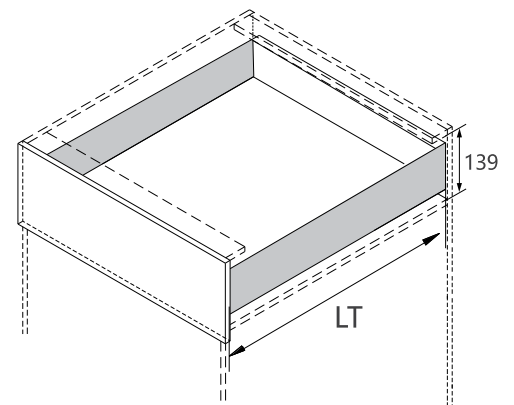

Πλαϊνά Συρταριού/ Side Drawer		
Κωδικός/ Code	Μήκος/ Length	Χρώμα/ Colour
14100993	400mm	Γκρι Ματ/ Grey Matte
14100994	450mm	Γκρι Ματ/ Grey Matte
14100958	500mm	Γκρι Ματ/ Grey Matte
14100983	500mm	Λευκό/ Silk White