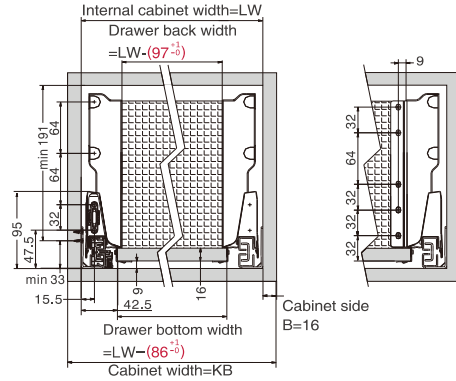

Installation Dimensions(mm)

LW=Internal Cabinet Width