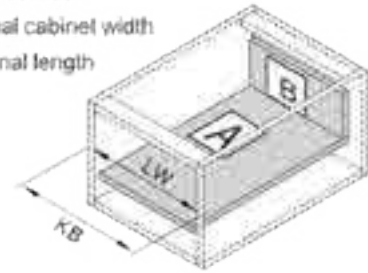

Installation Dimensions(mm)

NL=Nominal Slide Length
LT=Internal Cabinet Depth
LT=NL+3

Installation Dimensions(mm)

Drawer Front, Back and Bottom Dimensions(mm)

KB Cabinet width
LW Internal cabinet width
NL Nominal length