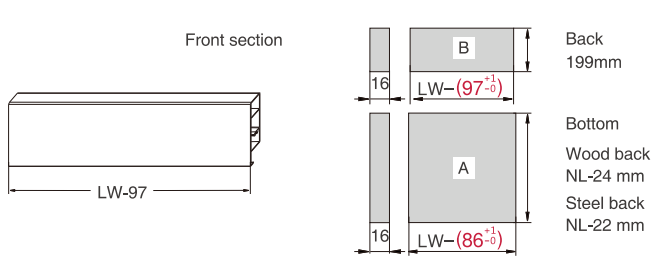

Drawer Front, Back and Bottom Dimensions(mm)