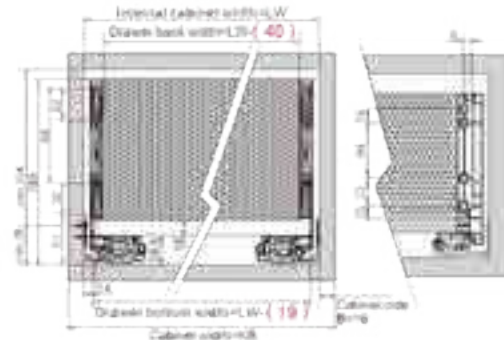

Screw Positions of the Slides(mm)

Rod for push-open synchronization not included in the kit

ΠΛΑΪΝΟ ΣΥΡΤΑΡΙΟΥ HD13 ΔΙΠΛΟ ΜΕ ΦΡΕΝΟ/PUSH OPEN Υ:174mm ΓΙΑ ΠΑΝΕΛ 16mm DTC
STRAIGHT-SIDED DRAWER SYSTEM HD13 WITH SOFT-CLOSE/PUSH OPEN H:174mm FOR 16mm PANEL

Installation Dimensions(mm)

Installation Dimensions(mm)

NL=Nominal Slide Length
LT=Internal Cabinet Depth
LT=NL+3

Installation Dimensions(mm)

Drawer Front, Back and Bottom Dimensions(mm)

KB Cabinet width
LW Internal cabinet width
NL Nominal length