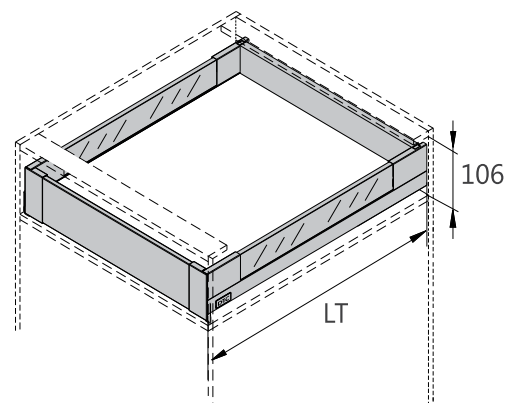

LT=Internal Cabinet Depth
Soft close slides LT=NL+3
Push-open slides LT=NL+1

2

- Κρυφό, πλήρης επέκτασης
- Δυνατότητα χωρητικότητας: 40/60kg
- Συναρμολόγηση και απεγκατάσταση χωρίς εργαλεία
- Αθόρυβο σύστημα εγγυάται απαλή κίνηση χωρίς θόρυβο
- 3D ρύθμιση: Πάνω & Κάτω : ±2mm, Αριστερά & Δεξιά: ±1.5, Ρύθμιση Κλειστρου : +1.5-2.5mm
- Concealed, full extension
- Load capacity: 40/60kg
- Tool free assembly and removal of drawer
- Silent system guarantees smooth run without noise
- 3D adjustment: Up & down adjustment:±2mm, left & right adjustment:±1.5mm
- tilt adjustment:+1.5mm,-2.5mm