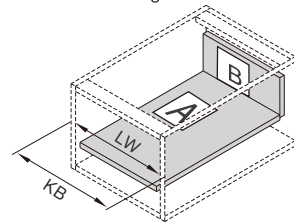

Screw Positions of the Slides(mm)

Glass-boxside rod for push-open synchronization not included in the kit

ΠΛΑΪΝΟ ΣΥΡΤΑΡΙΟΥ ΜΕ ΓΥΑΛΙ HD11 ΔΙΠΛΟ ΜΕ ΦΡΕΝΟ Υ:88mm ΓΙΑ ΠΑΝΕΛ 16mm DTC
STRAIGHT-SIDED DRAWER SYSTEM WITH GLASS HD11 WITH SOFT-CLOSE H:88mm FOR 16mm PANEL

Installation Dimensions(mm)

NL=Nominal Slide Length
LT=Internal Cabinet Depth
LT=NL+3

Installation Dimensions(mm)

LW=Internal Cabinet Width

Front section, Back and Bottom Dimensions(mm)

Drawer front

KB Cabinet width
LW Internal cabinet width
NL Nominal length