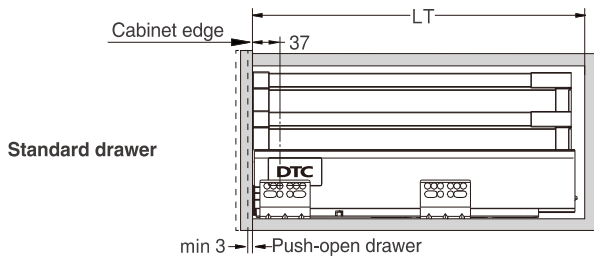

ΠΛΑΪΝΟ ΣΥΡΤΑΡΙΟΥ ΜΜ01 ΔΙΠΛΟ ΜΕ ΦΡΕΝΟ Υ:86mm ΜΕ ΝΤΙΖΑ ΓΙΑ Υ:224mm DTC
DOUBLE WALL DRAWER SYSTEM MM01 WITH SOFT CLOSE H:86mm WITH SQUARE SIDE RAILS FOR H:224mm

Installation Dimensions(mm)

NL=Nominal Slide Length
LT=Internal Cabinet Depth
Soft close slides LT=NL+3
Push-open slides LT=NL+35