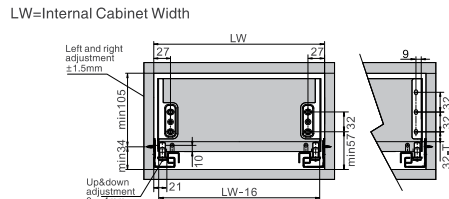

Installation Dimensions(mm)