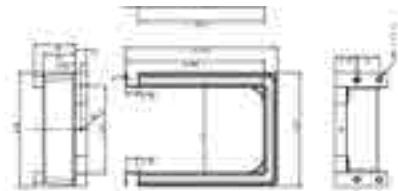

Εξαρτήματα / Accessories

(Δεν περιλαμβάνονται στη βασική συσκευασία/ Not included in main kit)

14100865

ΕΞΑΡΤΗΜΑ ΥΠΟΣΤΗΡΙΞΗΣ ΠΑΤΟΥ-ΜΕΤΟΠΗΣ
FRONT FASTENER SUPPORT ACCESSORY FOR LARGE WIDE DRAWER

ΠΛΑΤΗ ΣΥΡΤΑΡΙΟΥ ΣΧΗΜΑ U ΓΙΑ ΣΥΡΤΑΡΙ ΝΕΡΟΧΥΤΗ
SMOOTH DRAWER BACK WALL, U-SHAPED TO SUIT SINK/VANITY