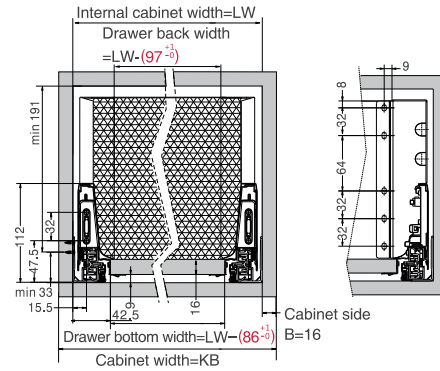

Installation Dimensions(mm)

LW=Internal Cabinet Width