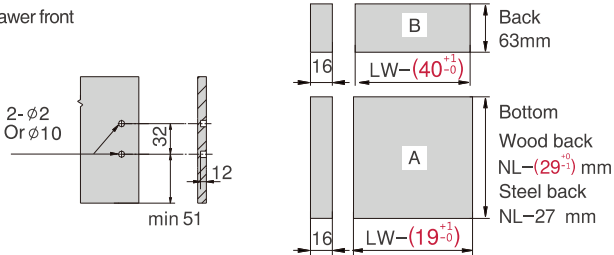

Screw Positions of the Slides(mm)

Glass-boxside rod for push-open synchronization not included in the kit

ΠΛΑΪΝΟ ΣΥΡΤΑΡΙΟΥ ΜΕ ΓΥΑΛΙ HD11 ΔΙΠΛΟ ΜΕ ΦΡΕΝΟ Υ:88mm ΓΙΑ ΠΑΝΕΛ 16mm DTC
STRAIGHT-SIDED DRAWER SYSTEM WITH GLASS HD11 WITH SOFT-CLOSE H:88mm FOR 16mm PANEL

Installation Dimensions(mm)

NL=Nominal Slide Length
LT=Internal Cabinet Depth
LT=NL+3

Installation Dimensions(mm)

LW=Internal Cabinet Width

Front section, Back and Bottom Dimensions(mm)

Drawer front

KB Cabinet width
LW Internal cabinet width
NL Nominal length