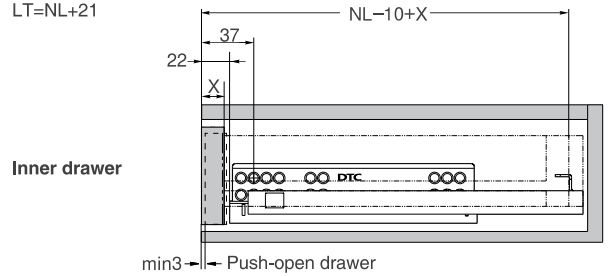

Installation Dimensions(mm)

NL=Nominal Slide Length
LT=Internal Cabinet Depth
LT=NL+21