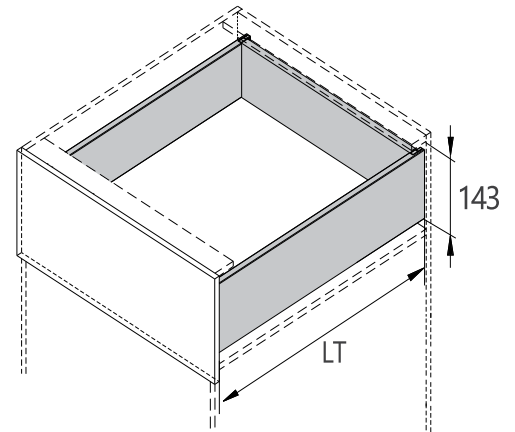

LT=Internal Cabinet Depth
LT=NL+3

- Κρυφό, πλήρης επέκτασης
- Δυνατότητα χωρητικότητας: 40kg
- Συναρμολόγηση και απεγκατάσταση χωρίς εργαλεία
- Αθόρυβο σύστημα εγγυάται απαλή κίνηση χωρίς θόρυβο
- 3D ρύθμιση: Πάνω & Κάτω : ±2mm, Αριστερά & Δεξιά: ±1.2, Ρύθμιση Κλείστρου : +0.5-2.5mm
- Concealed, full extension
- Load capacity: 40kg
- Tool free assembly and removal of drawer
- Silent system guarantees smooth run without noise
- 3D adjustment: Up & down adjustment: ±2mm
- left & right adjustment: ±1.2mm
- tilt adjustment: +0.5mm, -2.5mm