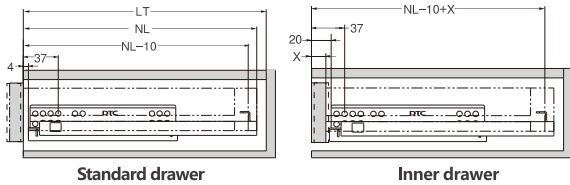

ΠΛΑΪΝΟ ΣΥΡΤΑΡΙΟΥ ΛΕΠΤΟ HL11 ΔΙΠΛΟ Υ:84mm DTC
ULTRA SLIM SIDE DRAWER SYSTEM HL11 H:84mm DTC

Slides (option1) Installation Dimensions(mm)

Slides(option1) Installation Dimensions(mm)

NL=Nominal Slide Length LT=Internal Cabinet Depth
Standard drawer: LT=NL+3 Inner drawer: LT=NL+21