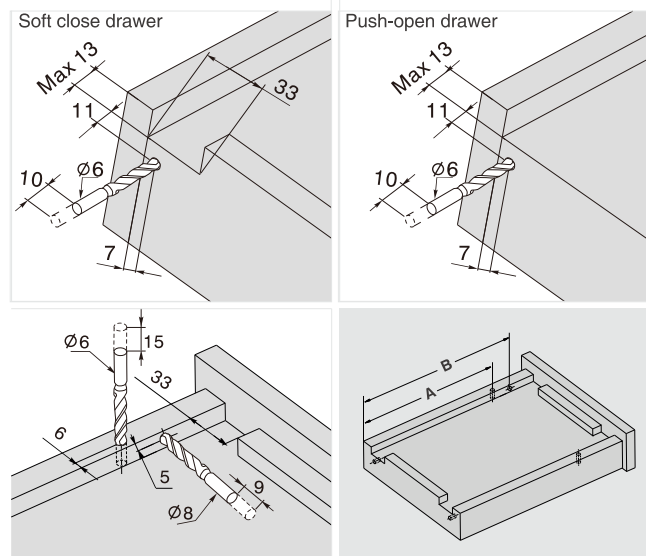

Drawer Back Preparation(mm)

NL (mm)	250	270	300	350	400	450	500	550	600
A (mm)	190	205	245	270	305	330	355	390	415
B (mm)	200.5	215.5	255.5	280.5	319.5	369.5	419.5	469.5	519.5