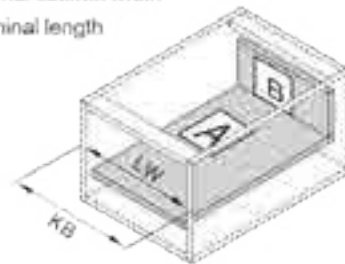

Installation Dimensions(mm)

NL=Nominal Slide Length
 LT=Internal Cabinet Depth
 LT=NL+3

Installation Dimensions(mm)

Drawer Front, Back and Bottom Dimensions(mm)

KB Cabinet width
 LW Internal cabinet width
 NL Nominal length