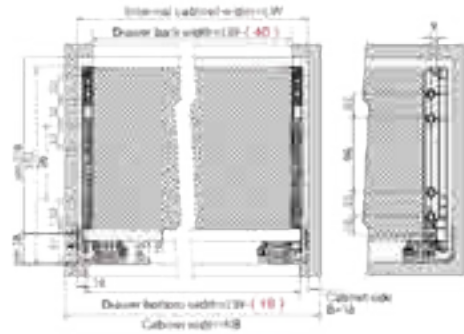

Installation Dimensions(mm)