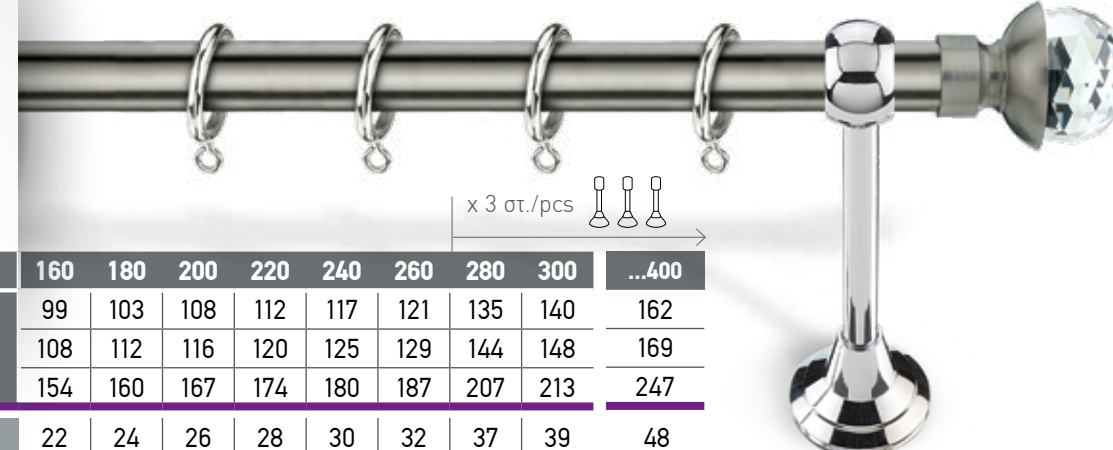

NIKEA MAT / BRUSHED NICKEL MAT

cm	160	180	200	220	240	260	280	300	...400
∅ 20	99	103	108	112	117	121	135	140	162
∅ 25	108	112	116	120	125	129	144	148	169
∅ 35	154	160	167	174	180	187	207	213	247
ΔΣ01*	22	24	26	28	30	32	37	39	48

Τιμή μεμονομένου τερματικού / Individual finial price: ∅20-22€, ∅25-26€, ∅35-37€