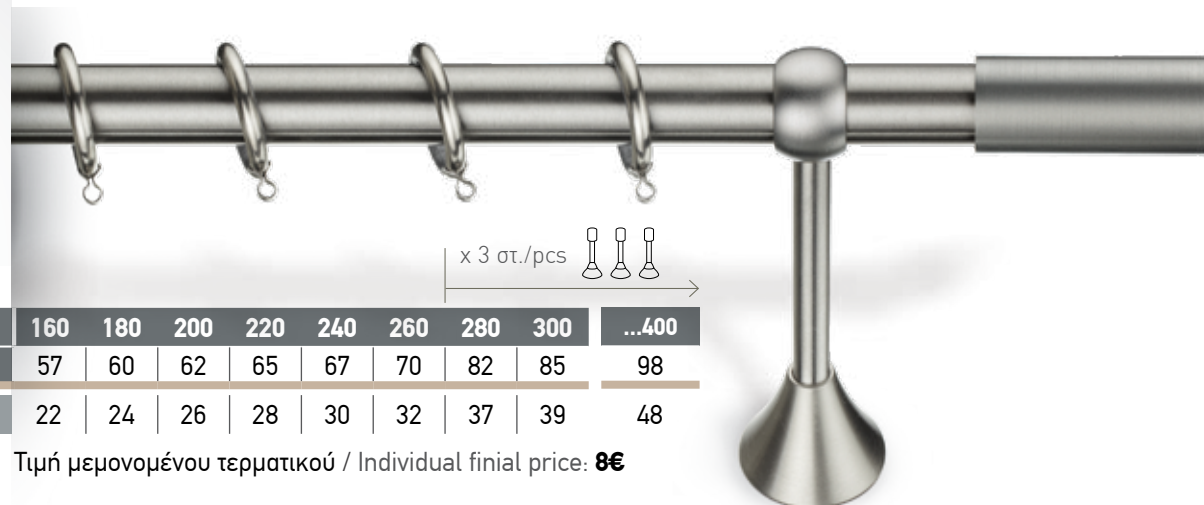

SET: 7008

NIKEA MAT / BRUSHED NICKEL MAT

cm	160	180	200	220	240	260	280	300	...400
Ø25	57	60	62	65	67	70	82	85	98
ΔΣ01*	22	24	26	28	30	32	37	39	48

Τιμή μεμονομένου τερματικού / Individual finial price: **8€**