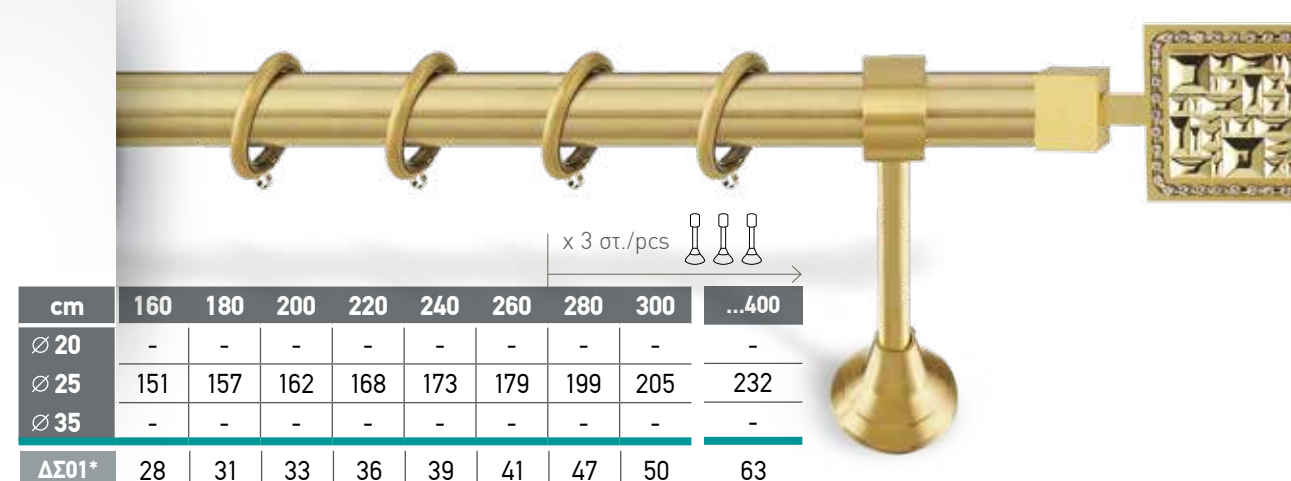

ΧΡΥΣΟ MAT / BRUSHED SATIN BRASS

cm	160	180	200	220	240	260	280	300	...400
∅ 20	-	-	-	-	-	-	-	-	-
∅ 25	151	157	162	168	173	179	199	205	232
∅ 35	-	-	-	-	-	-	-	-	-
ΔΣ01*	28	31	33	36	39	41	47	50	63

Τιμή μεμονομένου τερματικού / Individual finial price: ∅25-38€