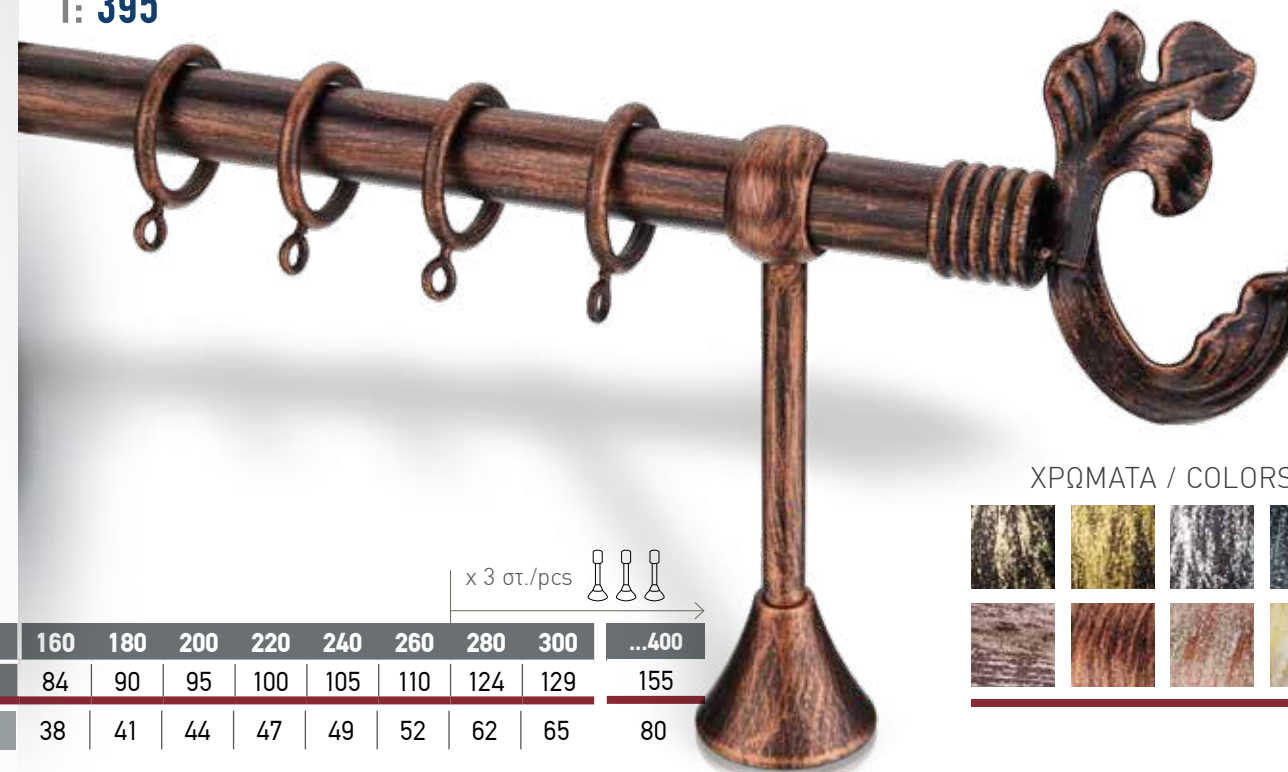

ΧΡΩΜΑΤΑ / COLORS

cm	160	180	200	220	240	260	280	300	...400
∅ 25	84	90	95	100	105	110	124	129	155
ΔΣ01*	38	41	44	47	49	52	62	65	80

Τιμή μεμονομένου τερματικού / Individual finial price: **13€**

SET: 4345
T: 390

ΚΑΦΕ - ΧΑΛΚΟΣ ΠΕΡΛΑ / BROWN - COPPER PEARL