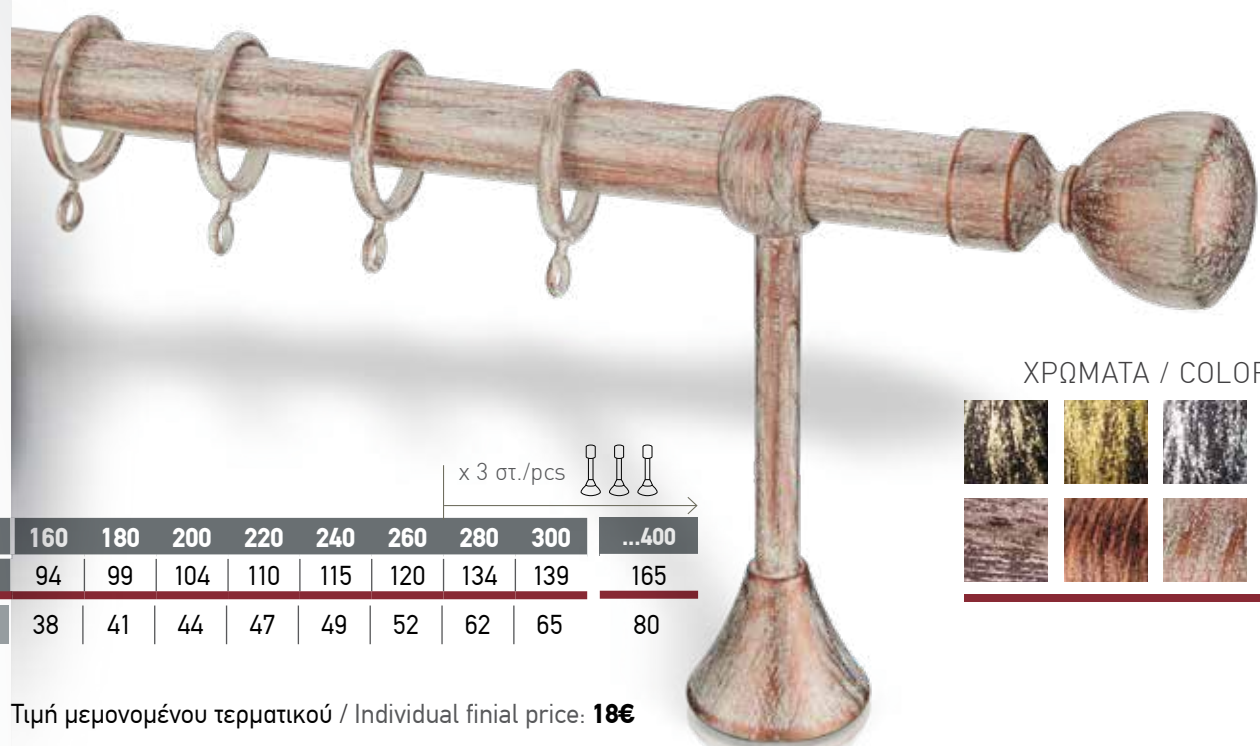

ΧΡΩΜΑΤΑ / COLORS

cm	160	180	200	220	240	260	280	300	...400
∅ 25	94	99	104	110	115	120	134	139	165
ΔΣ01*	38	41	44	47	49	52	62	65	80

x 3 στ./pcs

Τιμή μεμονομένου τερματικού / Individual finial price: **18€**

SET: 4375
T: 420

ΜΑΥΡΟ - ΠΡΑΣΙΝΟ / BLACK - GREEN