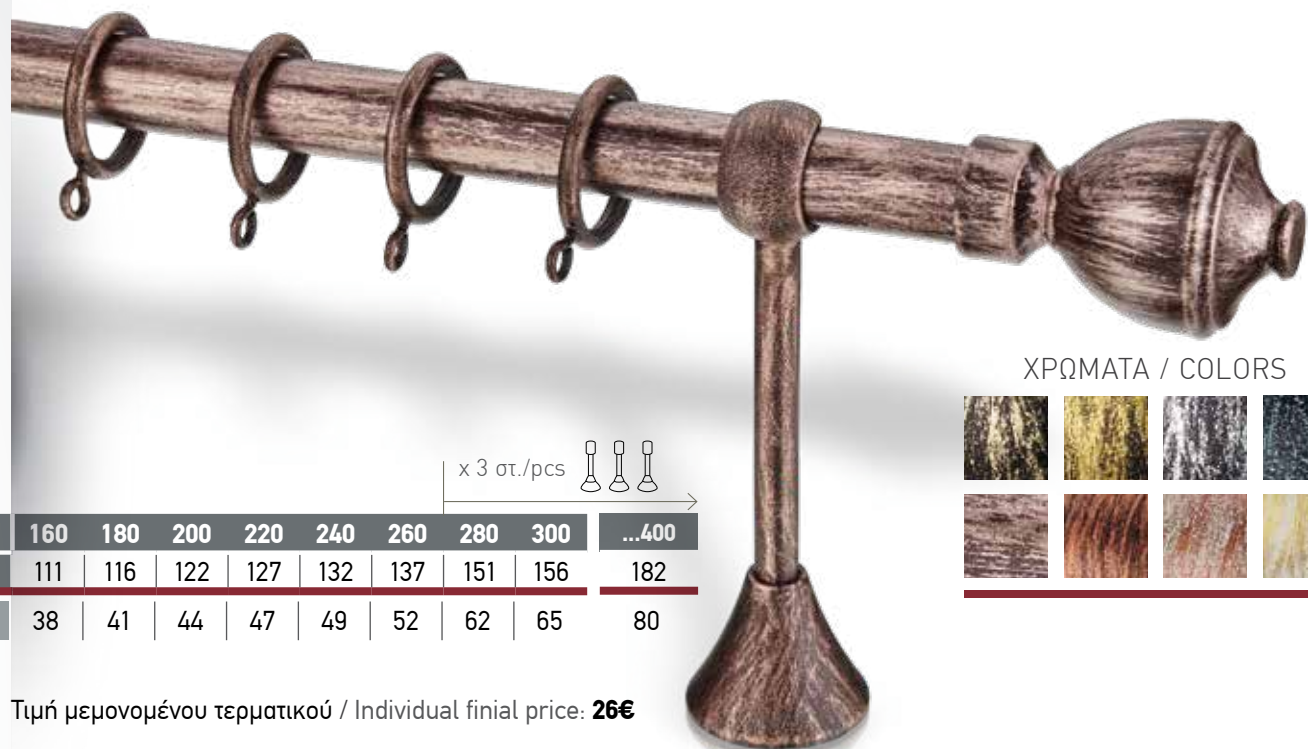

ΧΡΩΜΑΤΑ / COLORS

cm	160	180	200	220	240	260	280	300	...400
∅ 25	111	116	122	127	132	137	151	156	182
ΔΣ01*	38	41	44	47	49	52	62	65	80

Τιμή μεμονομένου τερματικού / Individual finial price: **26€**

SET: 4355
T: 400

MAYPO - ΧΑΛΚΟΣ / BLACK - COPPER