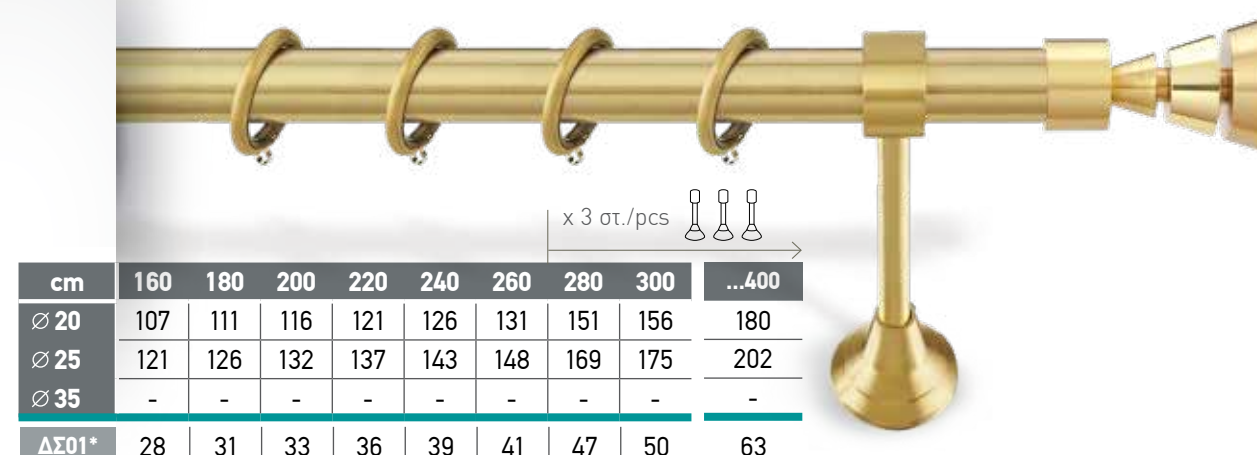

ΧΡΥΣΟ MAT / BRUSHED SATIN BRASS

cm	160	180	200	220	240	260	280	300	...400
∅ 20	107	111	116	121	126	131	151	156	180
∅ 25	121	126	132	137	143	148	169	175	202
∅ 35	-	-	-	-	-	-	-	-	-
ΔΣ01*	28	31	33	36	39	41	47	50	63

Τιμή μεμονωμένου τερματικού / Individual finial price: ∅20-19€, ∅25-23€