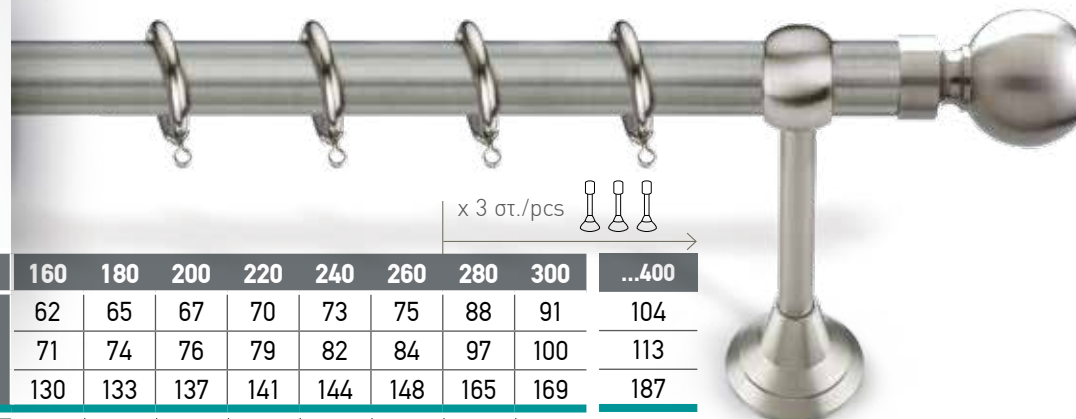

NIKEA MAT / BRUSHED NICKEL MAT

cm	160	180	200	220	240	260	280	300	...400
∅ 20	62	65	67	70	73	75	88	91	104
∅ 25	71	74	76	79	82	84	97	100	113
∅ 35	130	133	137	141	144	148	165	169	187
ΔΣ01*	22	24	26	28	30	32	37	39	48

Τιμή μεμονομένου τερματικού / Individual finial price: ∅20-10€, ∅25-15€, ∅35-37€