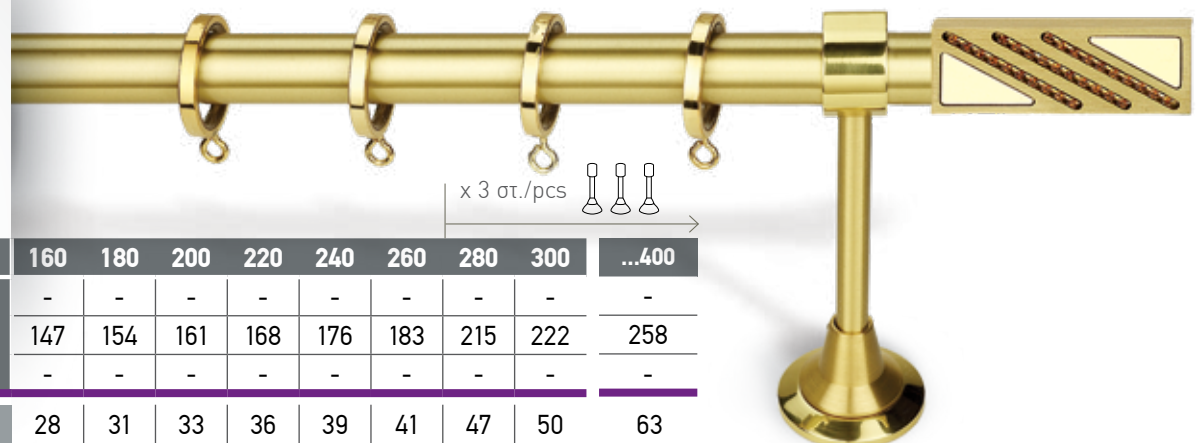

ΧΡΥΣΟ MAT / BRUSHED SATIN BRASS

cm	160	180	200	220	240	260	280	300	...400
∅ 20	-	-	-	-	-	-	-	-	-
∅ 25	147	154	161	168	176	183	215	222	258
∅ 35	-	-	-	-	-	-	-	-	-
ΔΣ01*	28	31	33	36	39	41	47	50	63

Τιμή μεμονομένου τερματικού / Individual finial price: ∅25-20€