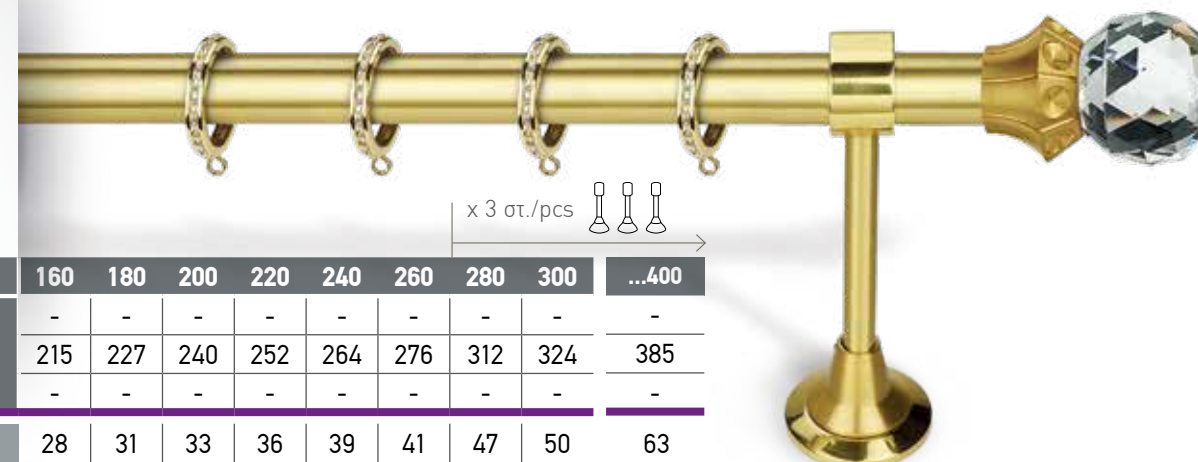

ΧΡΥΣΟ MAT / BRUSHED SATIN BRASS

cm	160	180	200	220	240	260	280	300	...400
∅ 20	-	-	-	-	-	-	-	-	-
∅ 25	215	227	240	252	264	276	312	324	385
∅ 35	-	-	-	-	-	-	-	-	-
ΔΣ01*	28	31	33	36	39	41	47	50	63

Τιμή μεμονομένου τερματικού / Individual finial price: ∅25-35€