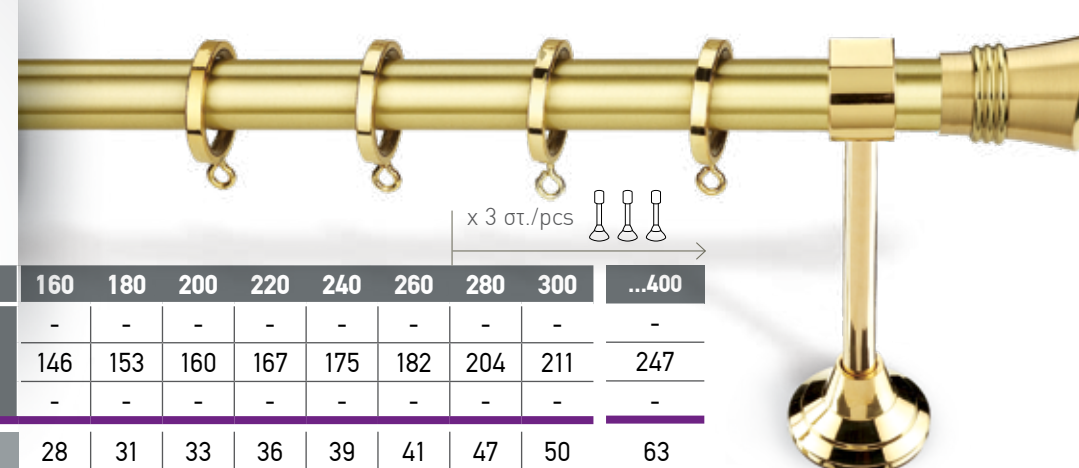

ΧΡΥΣΟ MAT / BRUSHED SATIN BRASS

cm	160	180	200	220	240	260	280	300	...400
∅ 20	-	-	-	-	-	-	-	-	-
∅ 25	146	153	160	167	175	182	204	211	247
∅ 35	-	-	-	-	-	-	-	-	-
ΔΣ01*	28	31	33	36	39	41	47	50	63

Τιμή μεμονομένου τερματικού / Individual finial price: ∅25-**29€**