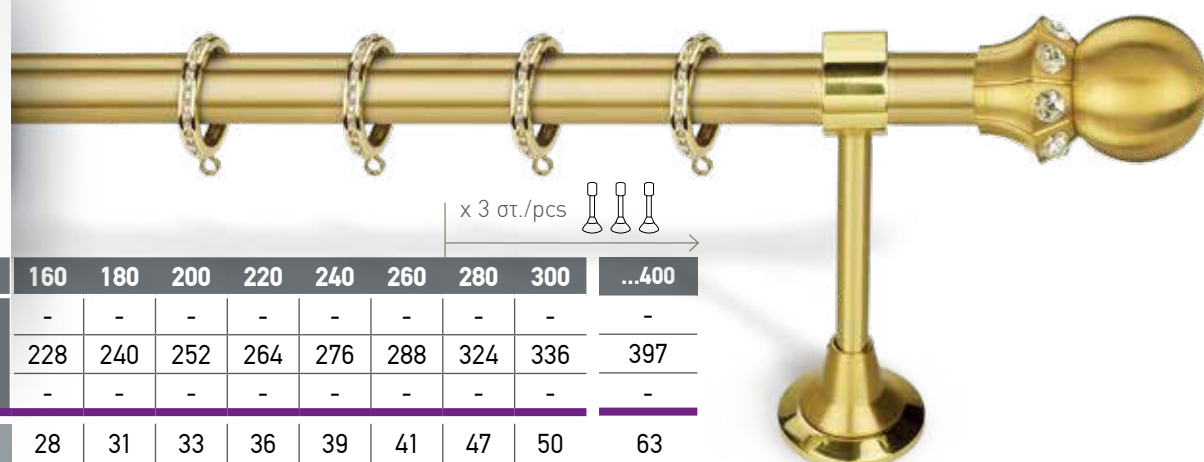

ΧΡΥΣΟ MAT / BRUSHED SATIN BRASS

cm	160	180	200	220	240	260	280	300	...400
∅ 20	-	-	-	-	-	-	-	-	-
∅ 25	228	240	252	264	276	288	324	336	397
∅ 35	-	-	-	-	-	-	-	-	-
ΔΣ01*	28	31	33	36	39	41	47	50	63

Τιμή μεμονομένου τερματικού / Individual finial price: ∅25-41€