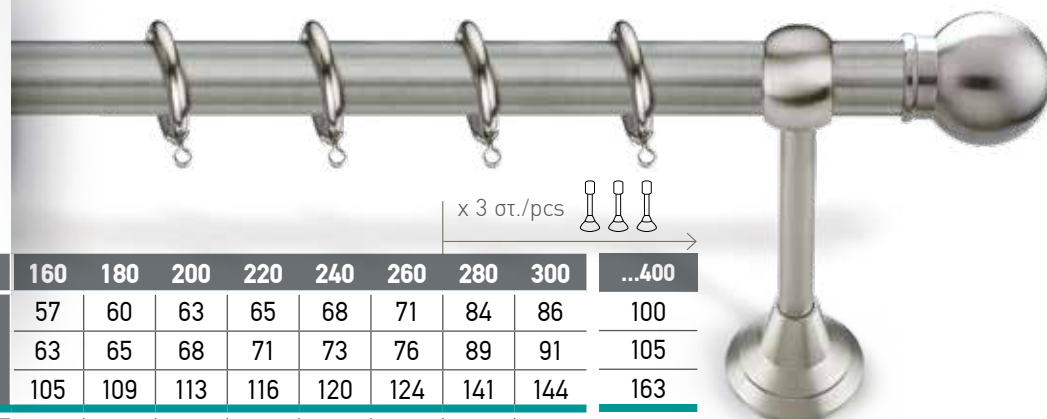

NIKEA MAT / BRUSHED NICKEL MAT

cm	160	180	200	220	240	260	280	300	...400
∅ 20	57	60	63	65	68	71	84	86	100
∅ 25	63	65	68	71	73	76	89	91	105
∅ 35	105	109	113	116	120	124	141	144	163
ΔΣ01*	22	24	26	28	30	32	37	39	48

Τιμή μεμονομένου τερματικού / Individual finial price: ∅20-8€, ∅25-11€, ∅35-25€