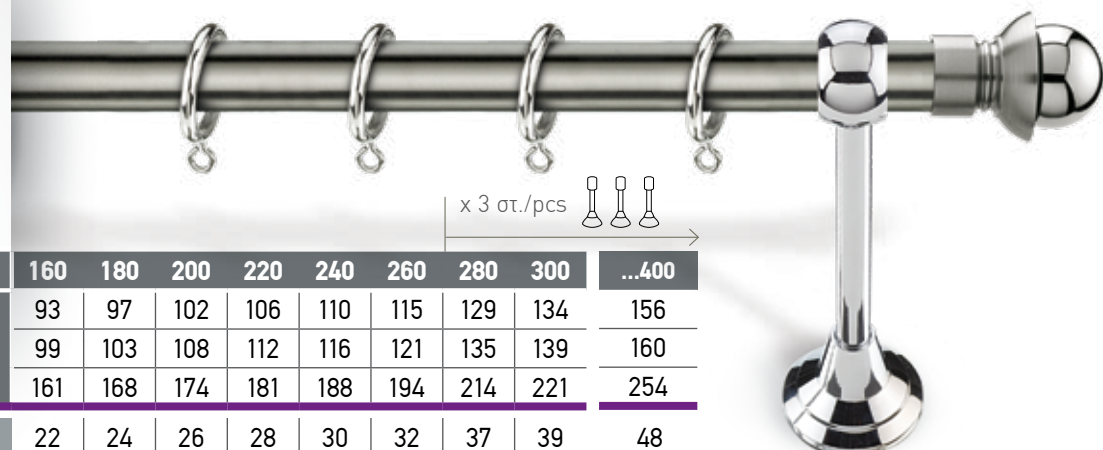

NIKEA MAT / BRUSHED NICKEL MAT

cm	160	180	200	220	240	260	280	300	...400
∅ 20	93	97	102	106	110	115	129	134	156
∅ 25	99	103	108	112	116	121	135	139	160
∅ 35	161	168	174	181	188	194	214	221	254
ΔΣ01*	22	24	26	28	30	32	37	39	48

Τιμή μεμονομένου τερματικού / Individual finial price: ∅20-19€, ∅25-22€, ∅35-41€