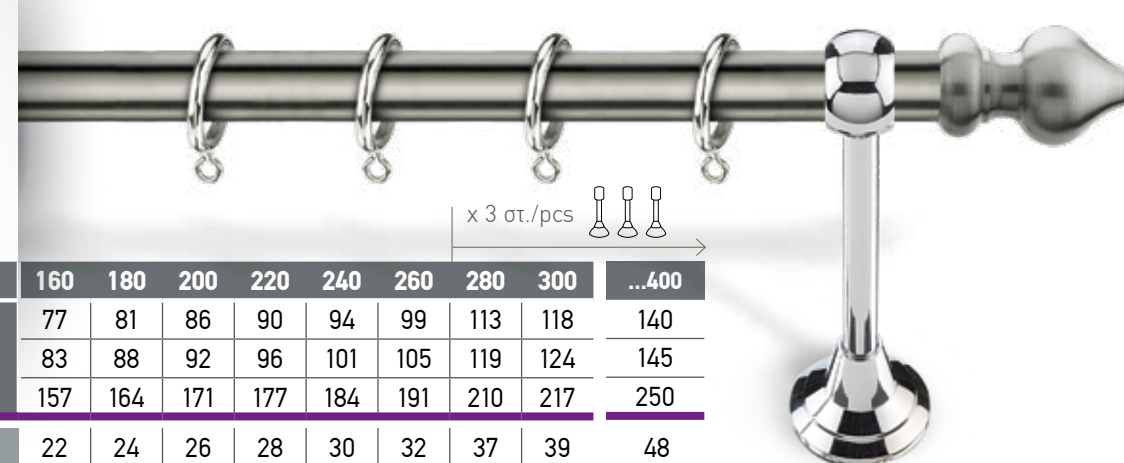

NIKEA MAT / BRUSHED NICKEL MAT

cm	160	180	200	220	240	260	280	300	...400
∅ 20	77	81	86	90	94	99	113	118	140
∅ 25	83	88	92	96	101	105	119	124	145
∅ 35	157	164	171	177	184	191	210	217	250
ΔΣ01*	22	24	26	28	30	32	37	39	48

Τιμή μεμονομένου τερματικού / Individual finial price: ∅20-11€, ∅25-14€, ∅35-39€