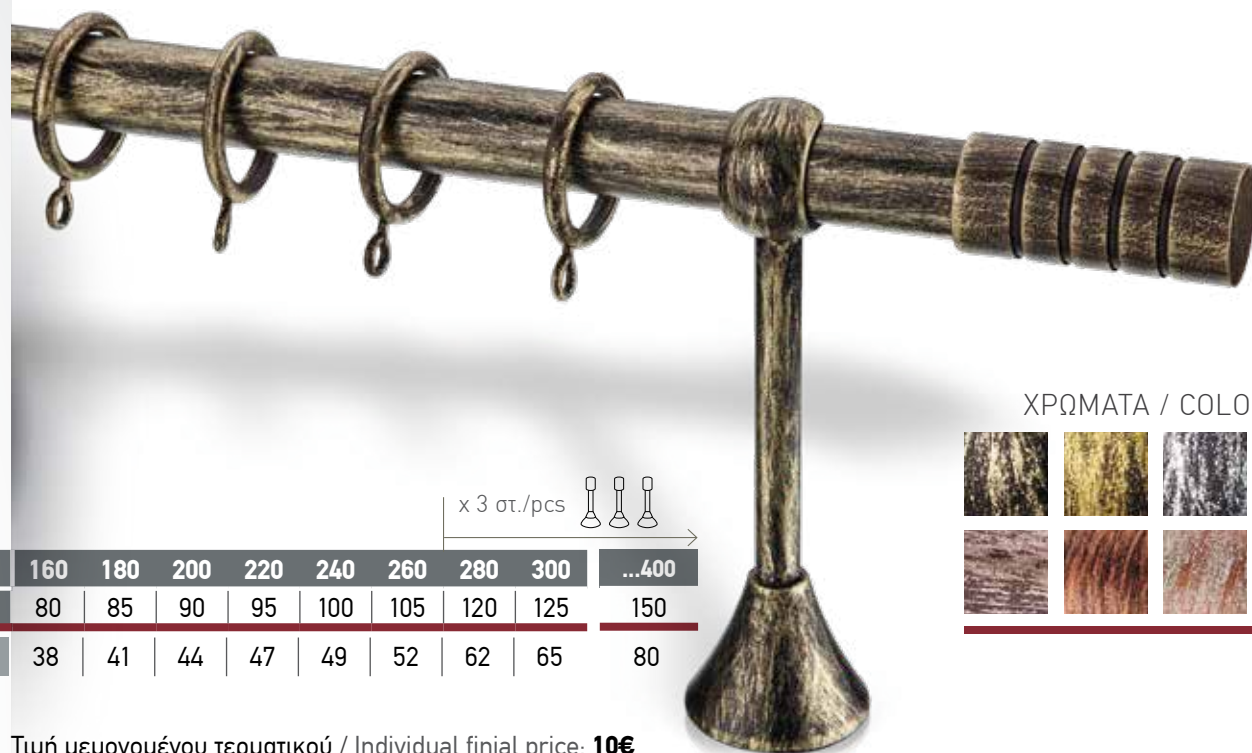

ΧΡΩΜΑΤΑ / COLORS

cm	160	180	200	220	240	260	280	300	...400
∅ 25	80	85	90	95	100	105	120	125	150
ΔΣ01*	38	41	44	47	49	52	62	65	80

Τιμή μεμονομένου τερματικού / Individual finial price: **10€**

SET: 4315
T: 360

MAYPO - ΧΡΥΣΟ / BLACK - GOLD