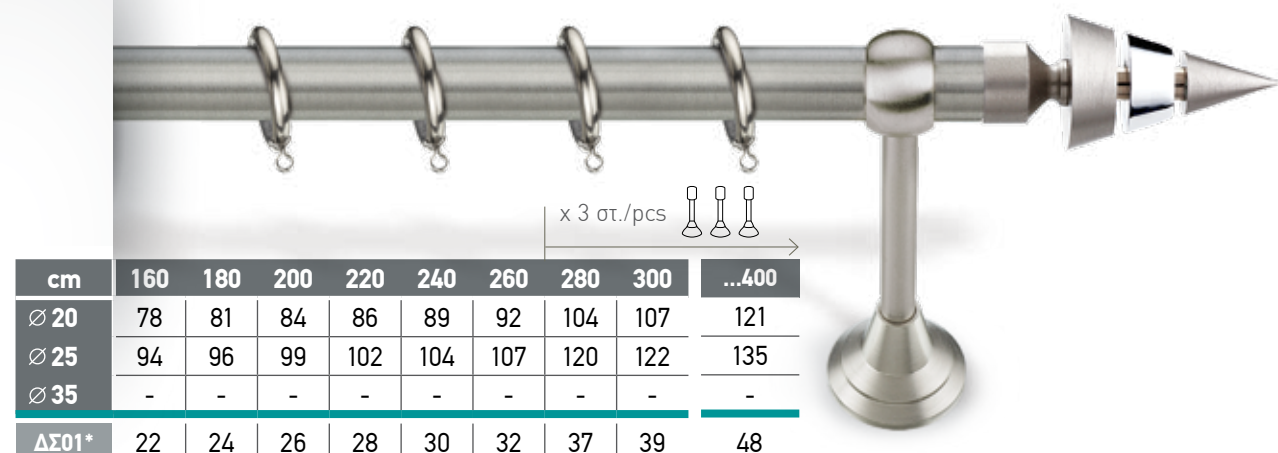

NIKEA MAT / BRUSHED NICKEL MAT

cm	160	180	200	220	240	260	280	300	...400
∅ 20	78	81	84	86	89	92	104	107	121
∅ 25	94	96	99	102	104	107	120	122	135
∅ 35	-	-	-	-	-	-	-	-	-
ΔΣ01*	22	24	26	28	30	32	37	39	48

Τιμή μεμονωμένου τερματικού / Individual finial price: ∅20-18€, ∅25-26€