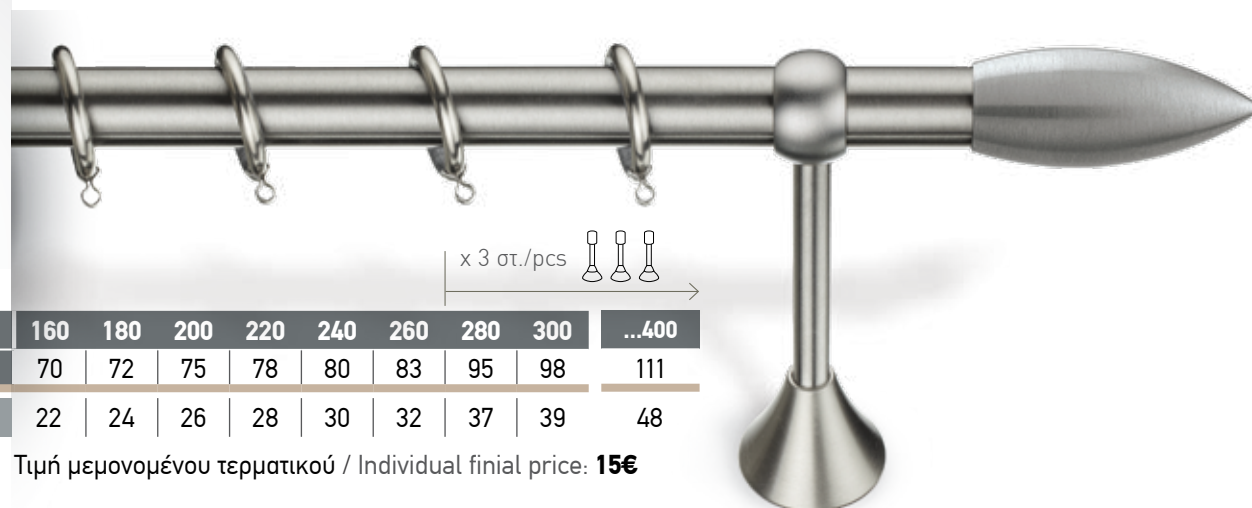

SET: 7140

NIKEA MAT / BRUSHED NICKEL MAT

cm	160	180	200	220	240	260	280	300	...400
Ø25	70	72	75	78	80	83	95	98	111
ΔΣ01*	22	24	26	28	30	32	37	39	48

Τιμή μεμονομένου τερματικού / Individual finial price: **15€**