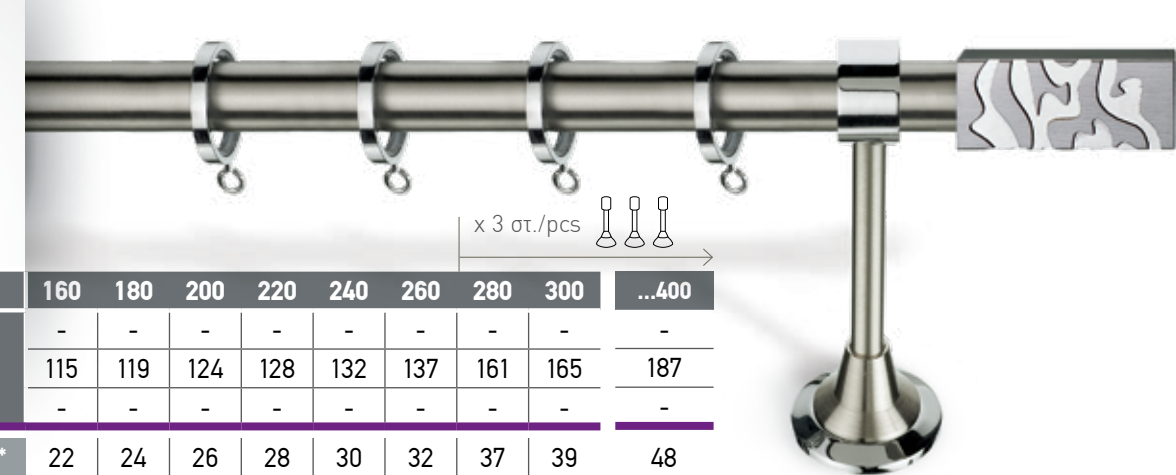

NIKEA MAT / BRUSHED NICKEL MAT

cm	160	180	200	220	240	260	280	300	...400
∅20	-	-	-	-	-	-	-	-	-
∅25	115	119	124	128	132	137	161	165	187
∅35	-	-	-	-	-	-	-	-	-
ΔΣ01*	22	24	26	28	30	32	37	39	48

Τιμή μεμονομένου τερματικού / Individual finial price: ∅25-20€