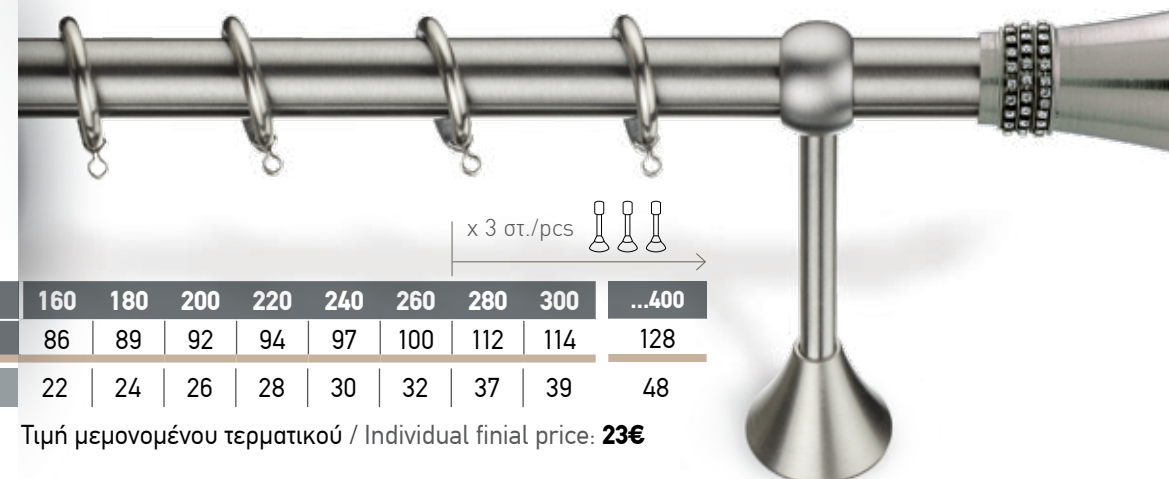

SET: 7033

NIKEA MAT / BRUSHED NICKEL MAT

cm	160	180	200	220	240	260	280	300	...400
Ø25	86	89	92	94	97	100	112	114	128
ΔΣ01*	22	24	26	28	30	32	37	39	48

Τιμή μεμονομένου τερματικού / Individual finial price: **23€**