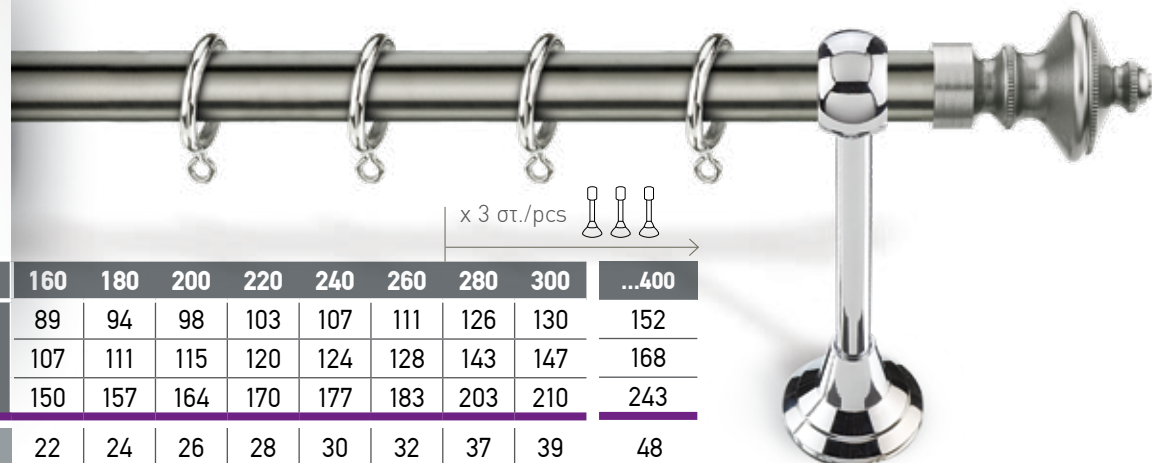

NIKEA MAT / BRUSHED NICKEL MAT

cm	160	180	200	220	240	260	280	300	...400
∅ 20	89	94	98	103	107	111	126	130	152
∅ 25	107	111	115	120	124	128	143	147	168
∅ 35	150	157	164	170	177	183	203	210	243
ΔΣ01*	22	24	26	28	30	32	37	39	48

Τιμή μεμονομένου τερματικού / Individual finial price: ∅20-17€, ∅25-26€, ∅35-36€