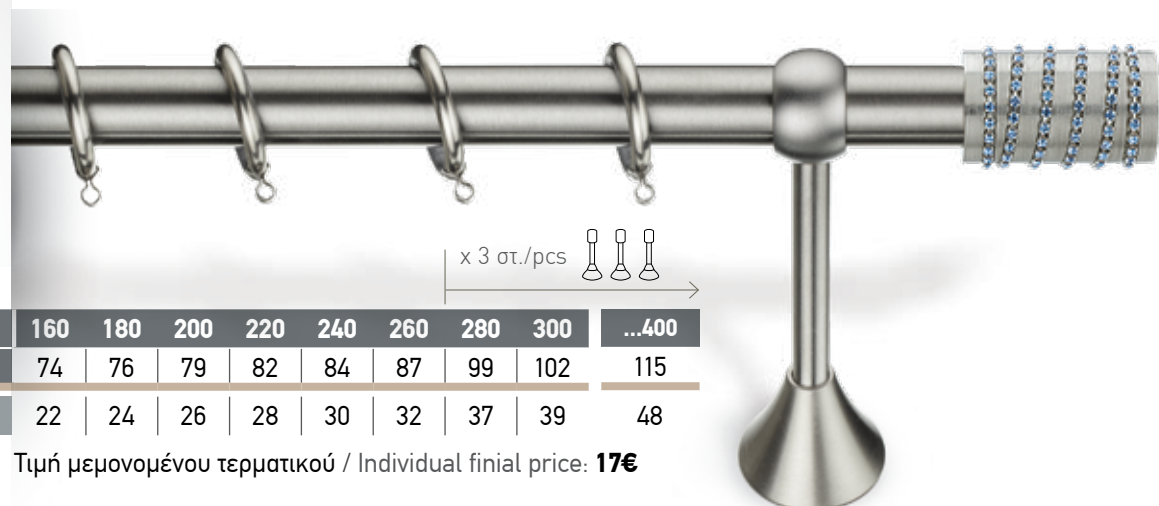

SET: 7026

NIKEA MAT / BRUSHED NICKEL MAT

cm	160	180	200	220	240	260	280	300	...400
Ø25	74	76	79	82	84	87	99	102	115
ΔΣ01*	22	24	26	28	30	32	37	39	48

Τιμή μεμονομένου τερματικού / Individual finial price: **17€**