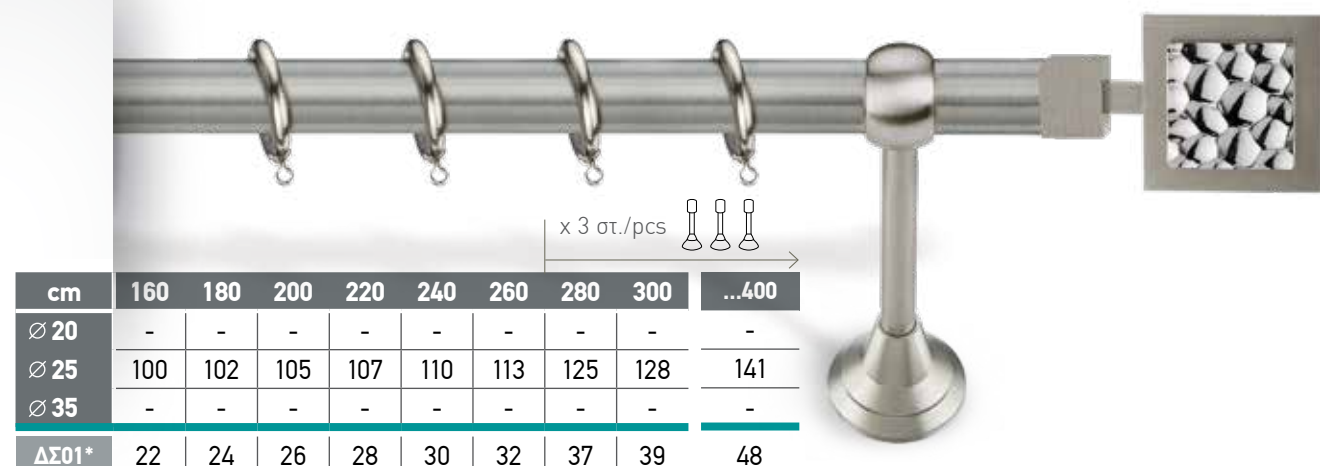

*Σιδηρόδρομος αλουμινίου για δεύτερη κουρτίνα

In each set as well as table prices include:
Tube (INOX or Brass), metal rings,
brackets (2 or 3 depending on the length) and 2 finials.

*Aluminium rail for double curtain

In each set as well as table prices include:
Tube (INOX or Brass), metal rings,
brackets (2 or 3 depending on the length) and 2 finials.

*Aluminium rail for double curtain

NIKEA MAT / BRUSHED NICKEL MAT