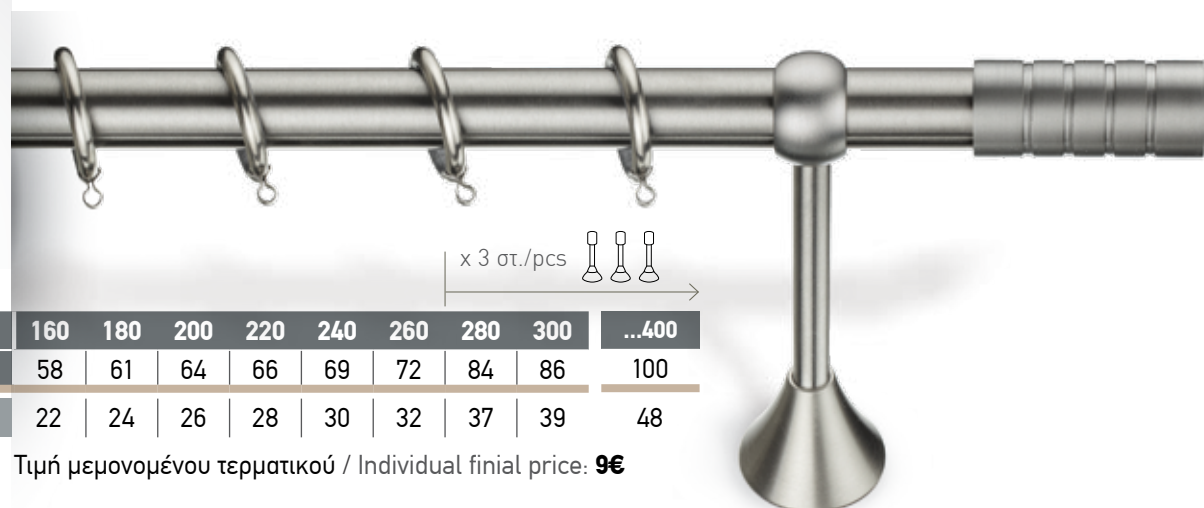

SET: 7007

NIKEA MAT / BRUSHED NICKEL MAT

cm	160	180	200	220	240	260	280	300	...400
Ø25	58	61	64	66	69	72	84	86	100
ΔΣ01*	22	24	26	28	30	32	37	39	48

Τιμή μεμονομένου τερματικού / Individual finial price: **9€**