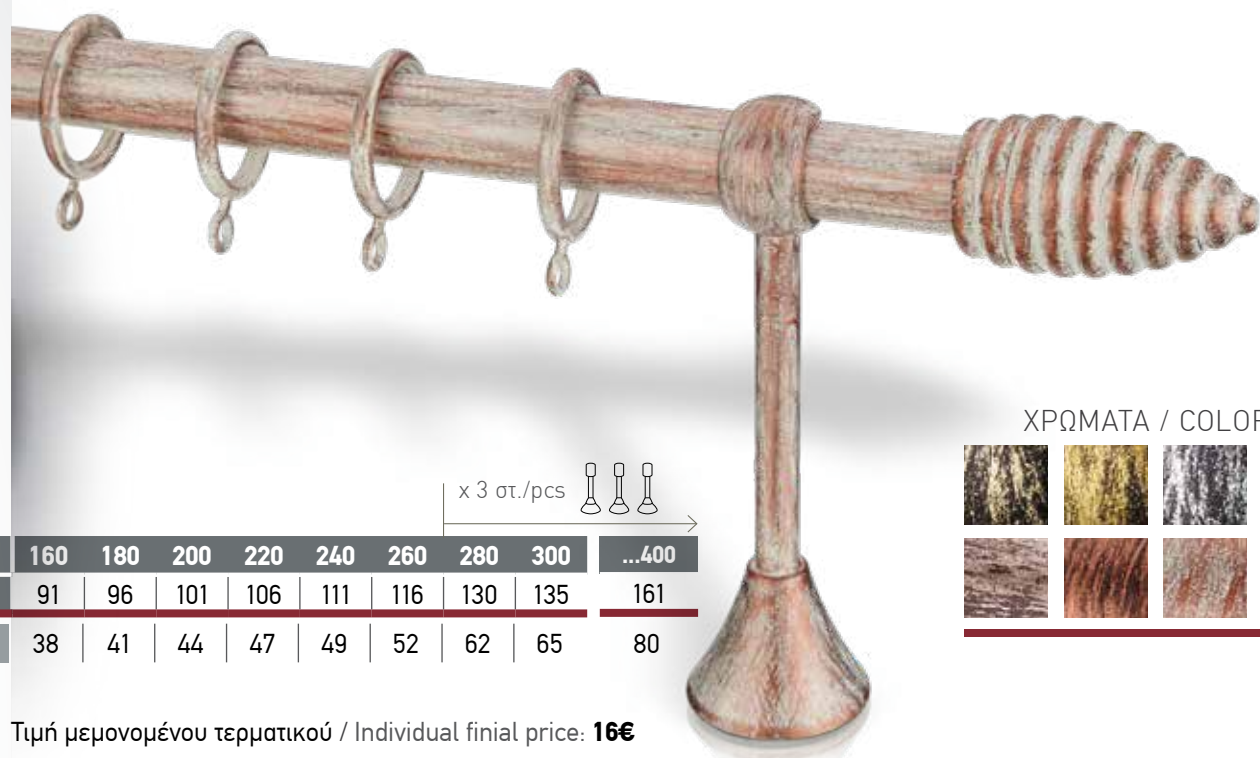

Οι συνδυασμοί χρωμάτων είναι ενδεικτικοί και μπορούν να αλλάξουν κατόπιν συνεννόησης
The color combinations are indicative and can be changed upon request

SET: 4360
T: 405

ΛΕΥΚΟ - ΧΑΛΚΟΣ ΠΕΡΛΑ / WHITE - COPPER PEARL

ΧΡΩΜΑΤΑ / COLORS

cm	160	180	200	220	240	260	280	300	...400
∅ 25	91	96	101	106	111	116	130	135	161
ΔΣ01*	38	41	44	47	49	52	62	65	80

x 3 στ./pcs

Τιμή μεμονομένου τερματικού / Individual finial price: **16€**

Οι συνδυασμοί χρωμάτων είναι ενδεικτικοί και μπορούν να αλλάξουν κατόπιν συνεννόησης
The color combinations are indicative and can be changed upon request

SET: 4370
T: 415

ΛΕΥΚΟ - ΧΡΥΣΟ / WHITE - GOLD