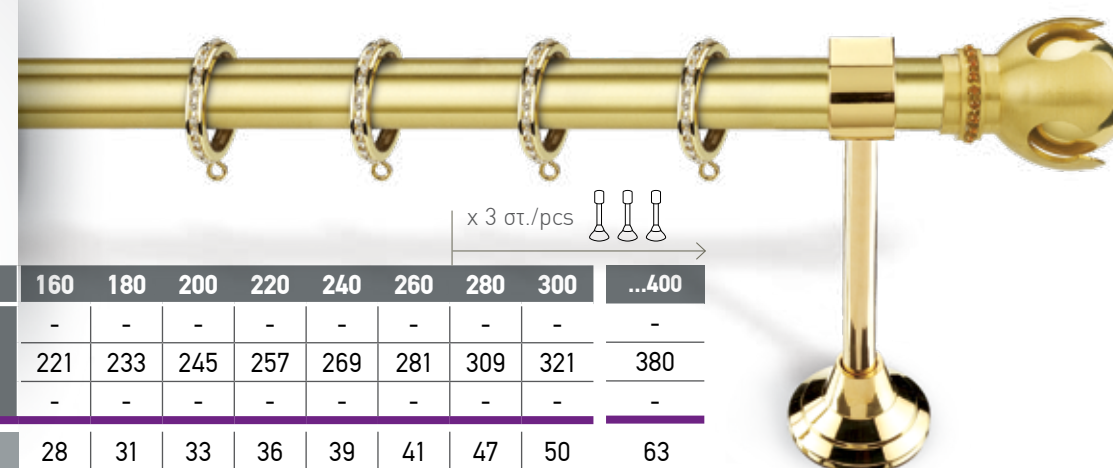

ΧΡΥΣΟ MAT / BRUSHED SATIN BRASS

cm	160	180	200	220	240	260	280	300	...400
∅ 20	-	-	-	-	-	-	-	-	-
∅ 25	221	233	245	257	269	281	309	321	380
∅ 35	-	-	-	-	-	-	-	-	-
ΔΣ01*	28	31	33	36	39	41	47	50	63

Τιμή μεμονομένου τερματικού / Individual finial price: ∅25-**47€**