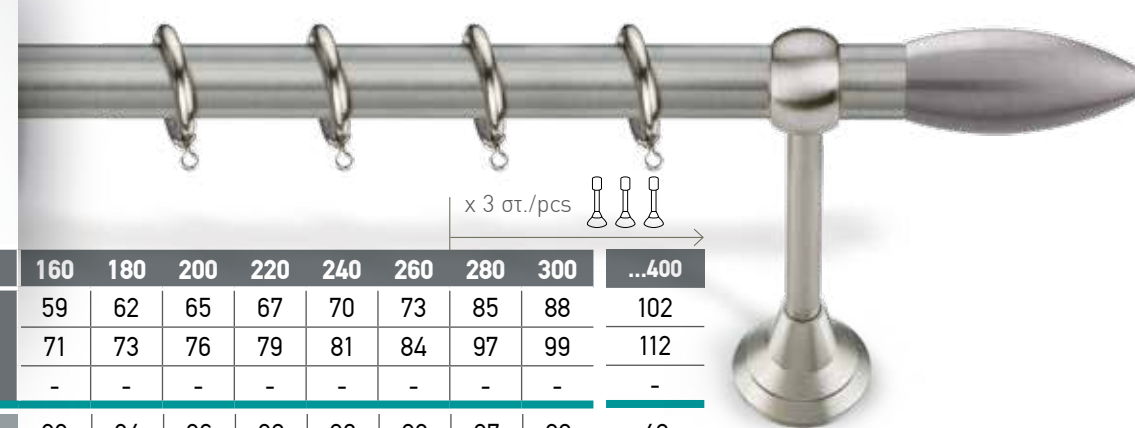

NIKEA MAT / BRUSHED NICKEL MAT

cm	160	180	200	220	240	260	280	300	...400
∅ 20	59	62	65	67	70	73	85	88	102
∅ 25	71	73	76	79	81	84	97	99	112
∅ 35	-	-	-	-	-	-	-	-	-
ΔΣ01*	22	24	26	28	30	32	37	39	48

Τιμή μεμονομένου τερματικού / Individual finial price: ∅20-9€, ∅25-15€