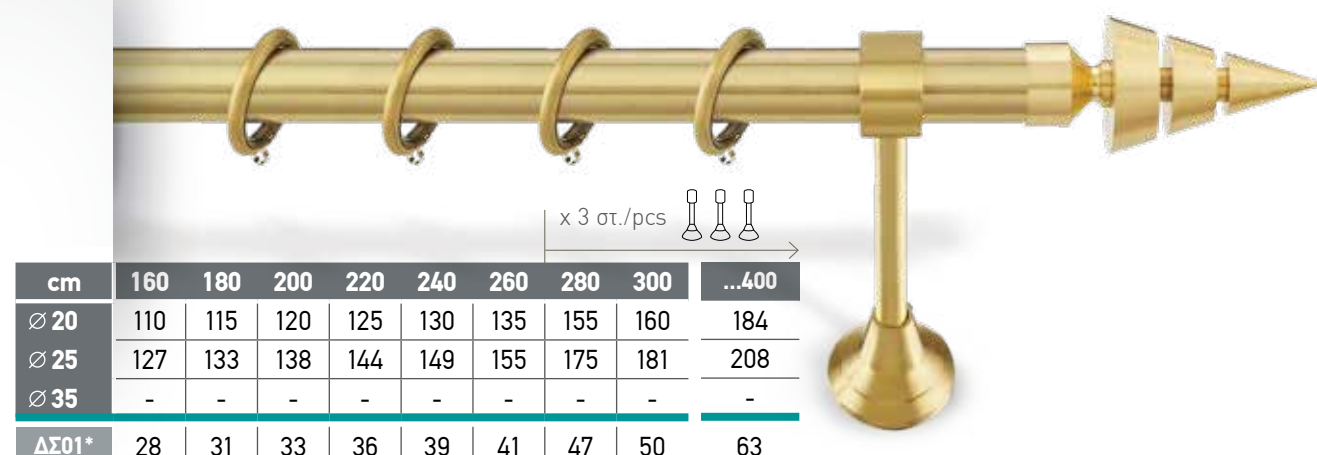

ΧΡΥΣΟ MAT / BRUSHED SATIN BRASS

cm	160	180	200	220	240	260	280	300	...400
∅ 20	110	115	120	125	130	135	155	160	184
∅ 25	127	133	138	144	149	155	175	181	208
∅ 35	-	-	-	-	-	-	-	-	-
ΔΣ01*	28	31	33	36	39	41	47	50	63

Τιμή μεμονωμένου τερματικού / Individual finial price: ∅20-20€, ∅25-27€