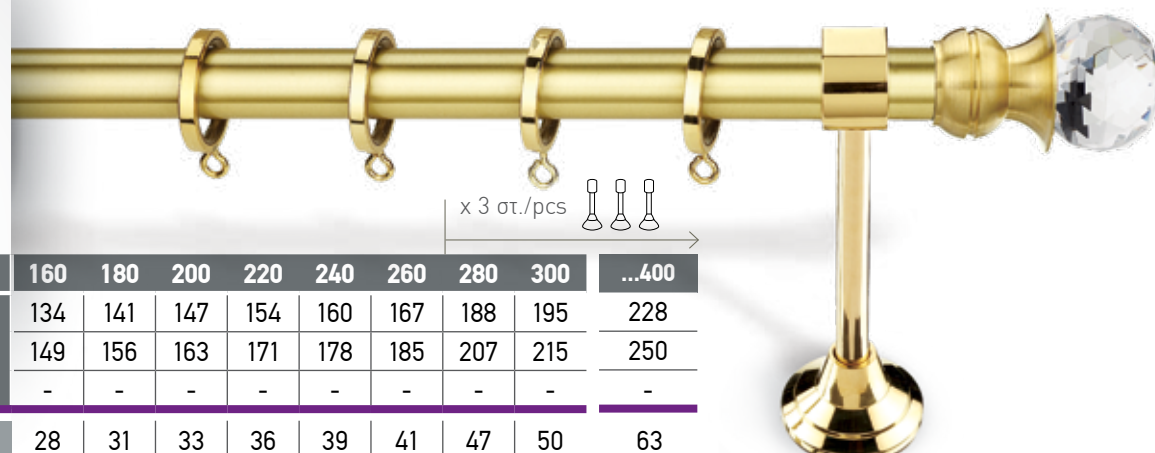

ΧΡΥΣΟ MAT / BRUSHED SATIN BRASS

cm	160	180	200	220	240	260	280	300	...400
∅ 20	134	141	147	154	160	167	188	195	228
∅ 25	149	156	163	171	178	185	207	215	250
∅ 35	-	-	-	-	-	-	-	-	-
ΔΣ01*	28	31	33	36	39	41	47	50	63

Τιμή μεμονομένου τερματικού / Individual finial price: ∅20-**26€**, ∅25-**31€**