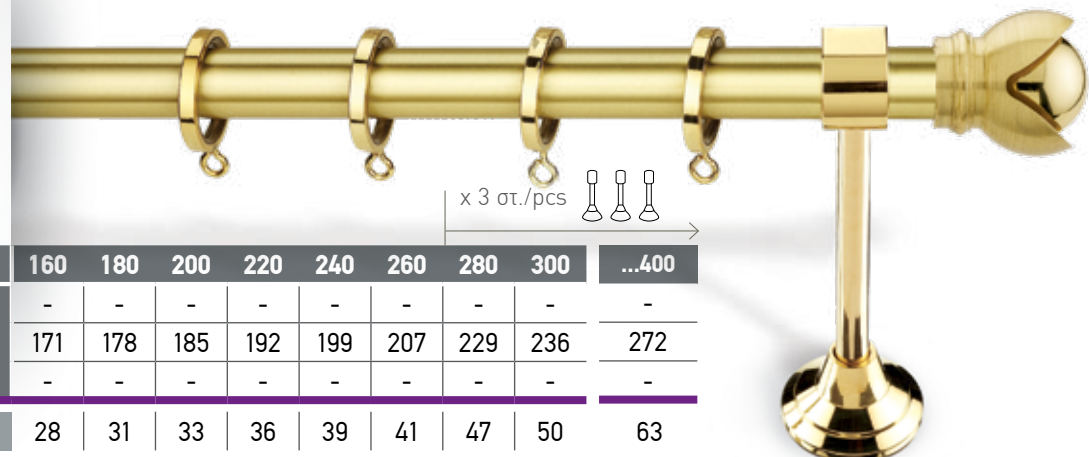

ΧΡΥΣΟ MAT / BRUSHED SATIN BRASS

cm	160	180	200	220	240	260	280	300	...400
∅ 20	-	-	-	-	-	-	-	-	-
∅ 25	171	178	185	192	199	207	229	236	272
∅ 35	-	-	-	-	-	-	-	-	-
ΔΣ01*	28	31	33	36	39	41	47	50	63

Τιμή μεμονομένου τερματικού / Individual finial price: ∅25-41€