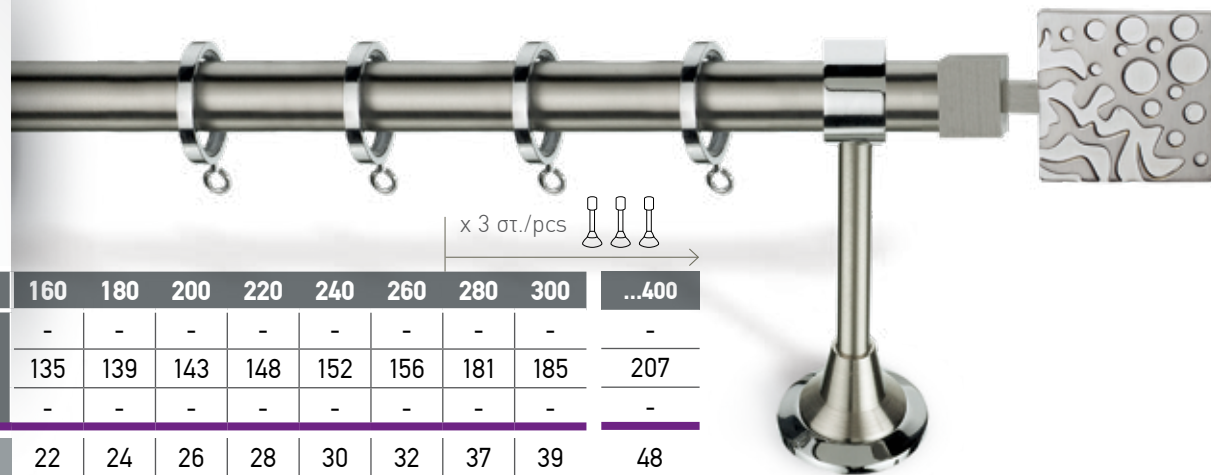

*Σιδηρόδρομος αλουμινίου για δεύτερη κουρτίνα

In each set as well as table prices include:
Tube (INOX or Brass), metal rings,
brackets (2 or 3 depending on the length) and 2 finials.

*Aluminium rail for double curtain

In each set as well as table prices include:
Tube (INOX or Brass), metal rings,
brackets (2 or 3 depending on the length) and 2 finials.

*Aluminium rail for double curtain

NIKEA MAT / BRUSHED NICKEL MAT