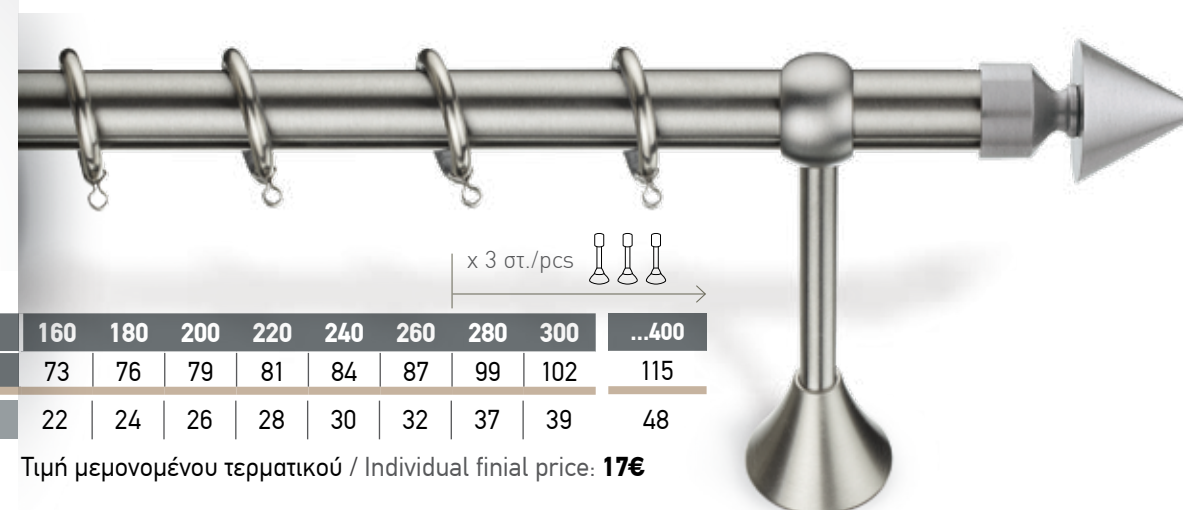

SET: 7080

NIKEA MAT / BRUSHED NICKEL MAT

cm	160	180	200	220	240	260	280	300	...400
Ø25	73	76	79	81	84	87	99	102	115
ΔΣ01*	22	24	26	28	30	32	37	39	48

Τιμή μεμονομένου τερματικού / Individual finial price: **17€**