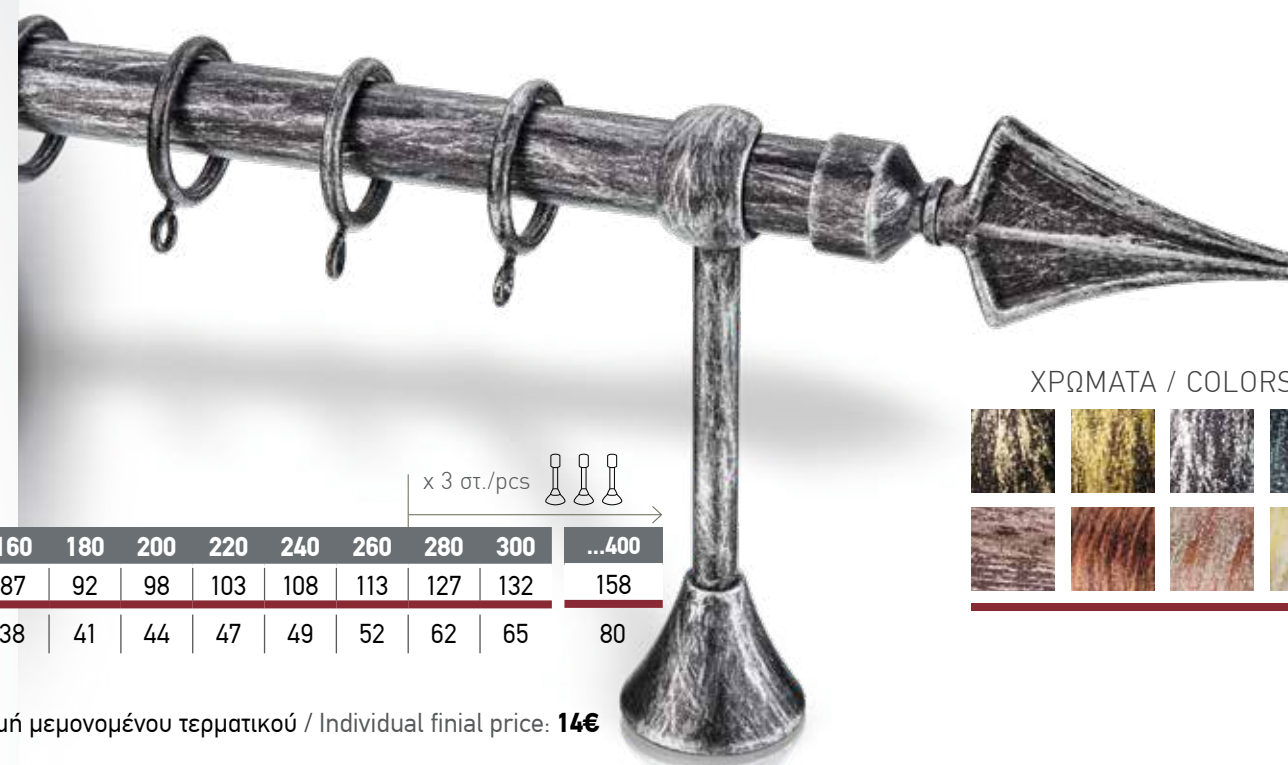

ΧΡΩΜΑΤΑ / COLORS

cm	160	180	200	220	240	260	280	300	...400
∅ 25	87	92	98	103	108	113	127	132	158
ΔΣ01*	38	41	44	47	49	52	62	65	80

x 3 στ./pcs

Τιμή μεμονομένου τερματικού / Individual finial price: **14€**

SET: 4325
T: 370

MAYPO - ΑΣΗΜΙ / BLACK - SILVER