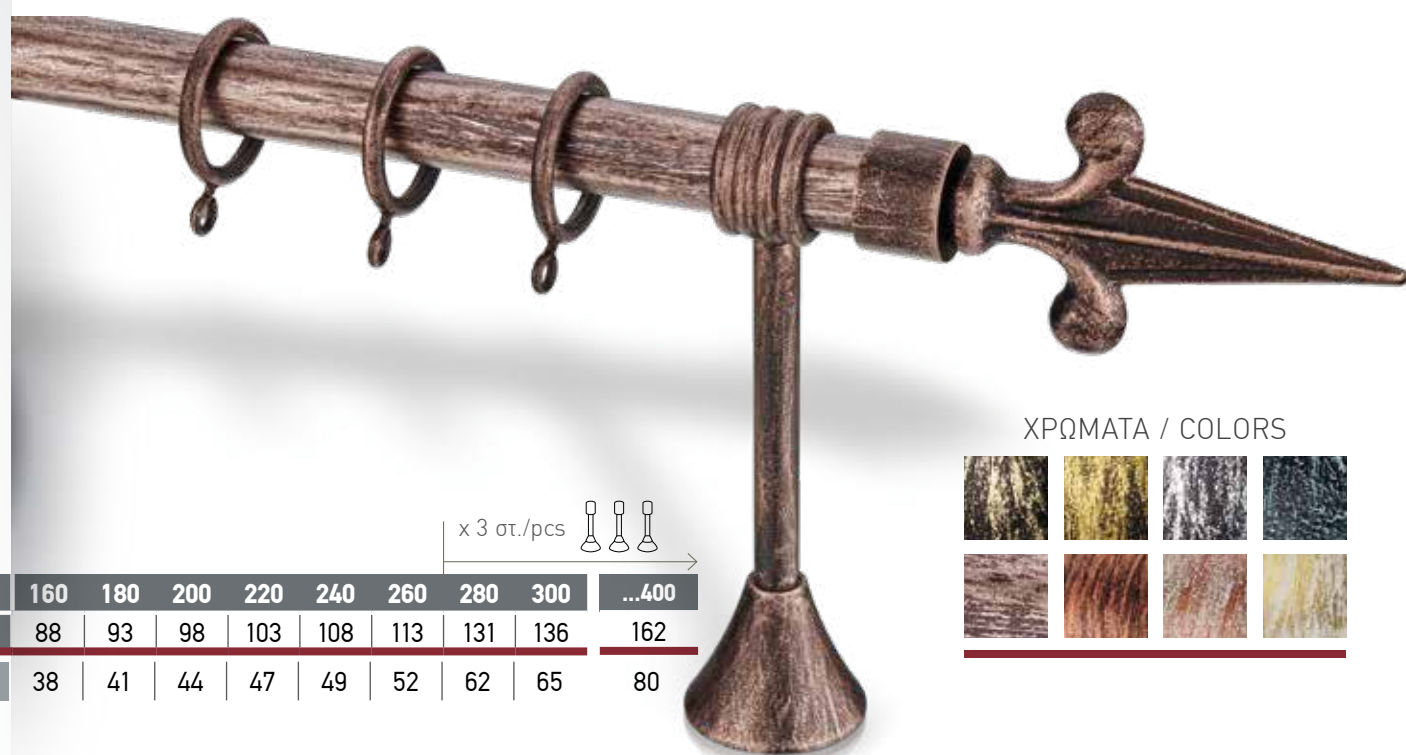

Οι συνδυασμοί χρωμάτων είναι ενδεικτικοί και μπορούν να αλλάξουν κατόπιν συνεννόησης
The color combinations are indicative and can be changed upon request

SET: 4340
T: 385

ΚΑΦΕ - ΧΑΛΚΟΣ ΠΕΡΛΑ / BROWN - COPPER PEARL

ΧΡΩΜΑΤΑ / COLORS

cm	160	180	200	220	240	260	280	300	...400
∅ 25	88	93	98	103	108	113	131	136	162
ΔΣ01*	38	41	44	47	49	52	62	65	80

Τιμή μεμονομένου τερματικού / Individual finial price: **11€**

Οι συνδυασμοί χρωμάτων είναι ενδεικτικοί και μπορούν να αλλάξουν κατόπιν συνεννόησης
The color combinations are indicative and can be changed upon request

SET: 4350
T: 395

MAYPO - ΧΑΛΚΟΣ / BLACK - COPPER