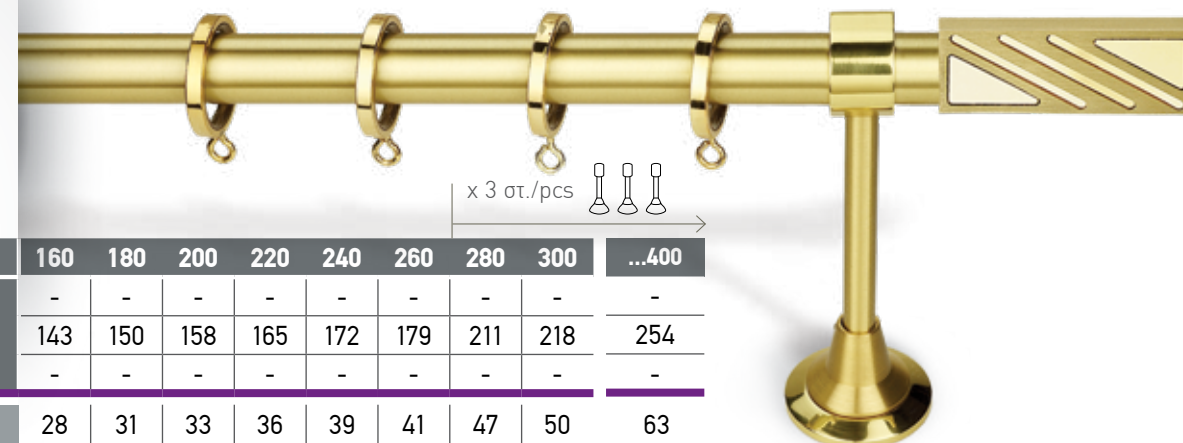

ΧΡΥΣΟ MAT / BRUSHED SATIN BRASS

cm	160	180	200	220	240	260	280	300	...400
∅ 20	-	-	-	-	-	-	-	-	-
∅ 25	143	150	158	165	172	179	211	218	254
∅ 35	-	-	-	-	-	-	-	-	-
ΔΣ01*	28	31	33	36	39	41	47	50	63

Τιμή μεμονομένου τερματικού / Individual finial price: ∅25-19€