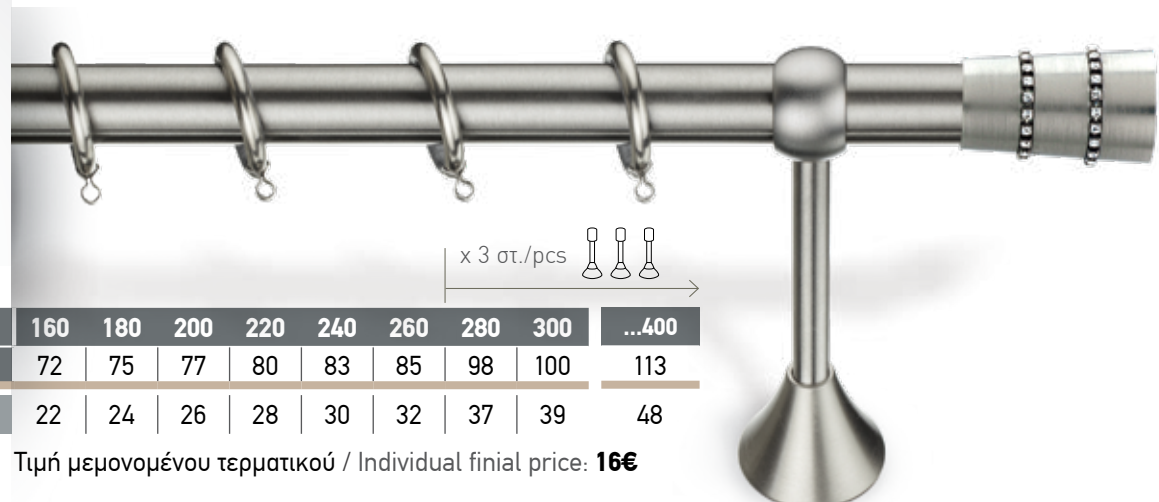

SET: 7042

NIKEA MAT / BRUSHED NICKEL MAT

cm	160	180	200	220	240	260	280	300	...400
Ø25	72	75	77	80	83	85	98	100	113
ΔΣ01*	22	24	26	28	30	32	37	39	48

Τιμή μεμονομένου τερματικού / Individual finial price: **16€**