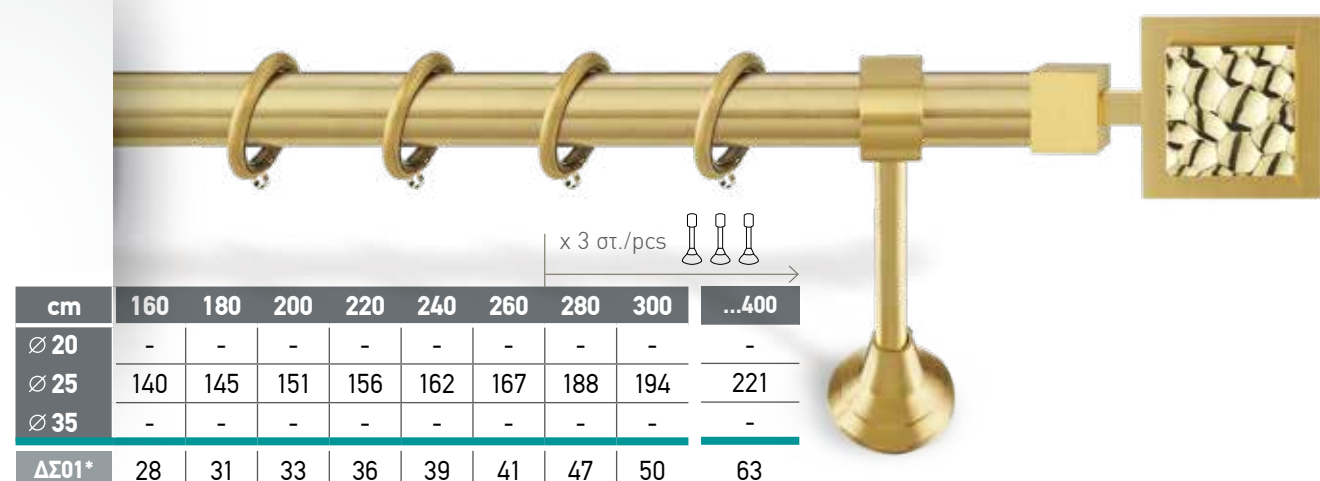

ΧΡΥΣΟ MAT / BRUSHED SATIN BRASS

cm	160	180	200	220	240	260	280	300	...400
∅ 20	-	-	-	-	-	-	-	-	-
∅ 25	140	145	151	156	162	167	188	194	221
∅ 35	-	-	-	-	-	-	-	-	-
ΔΣ01*	28	31	33	36	39	41	47	50	63

Τιμή μεμονομένου τερματικού / Individual finial price: ∅25-33€