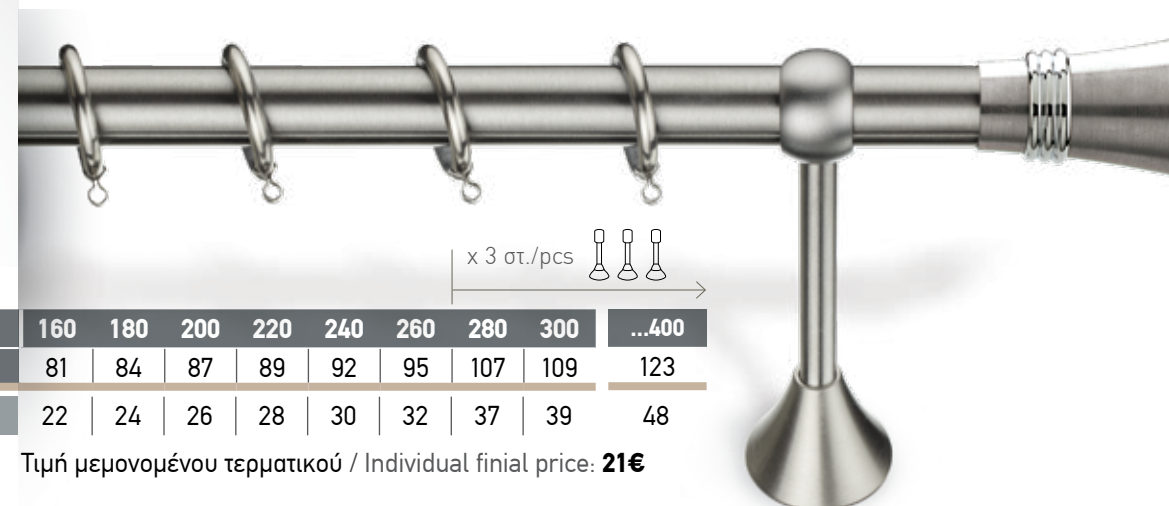

SET: 7031

NIKEA MAT / BRUSHED NICKEL MAT

cm	160	180	200	220	240	260	280	300	...400
Ø25	81	84	87	89	92	95	107	109	123
ΔΣ01*	22	24	26	28	30	32	37	39	48

Τιμή μεμονομένου τερματικού / Individual finial price: **21€**