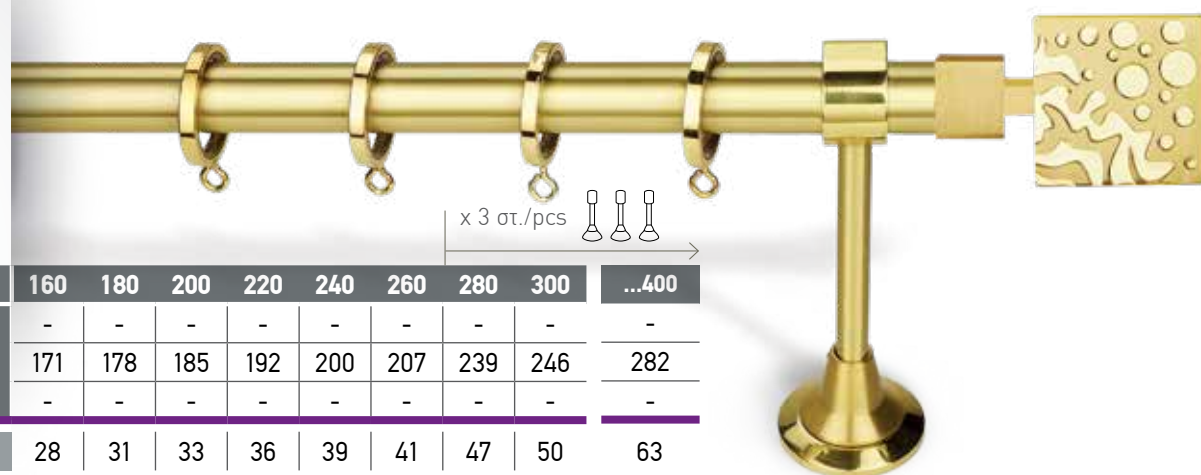

ΧΡΥΣΟ MAT / BRUSHED SATIN BRASS

cm	160	180	200	220	240	260	280	300	...400
∅20	-	-	-	-	-	-	-	-	-
∅25	171	178	185	192	200	207	239	246	282
∅35	-	-	-	-	-	-	-	-	-
ΔΣ01*	28	31	33	36	39	41	47	50	63

Τιμή μεμονομένου τερματικού / Individual finial price: ∅25-32€