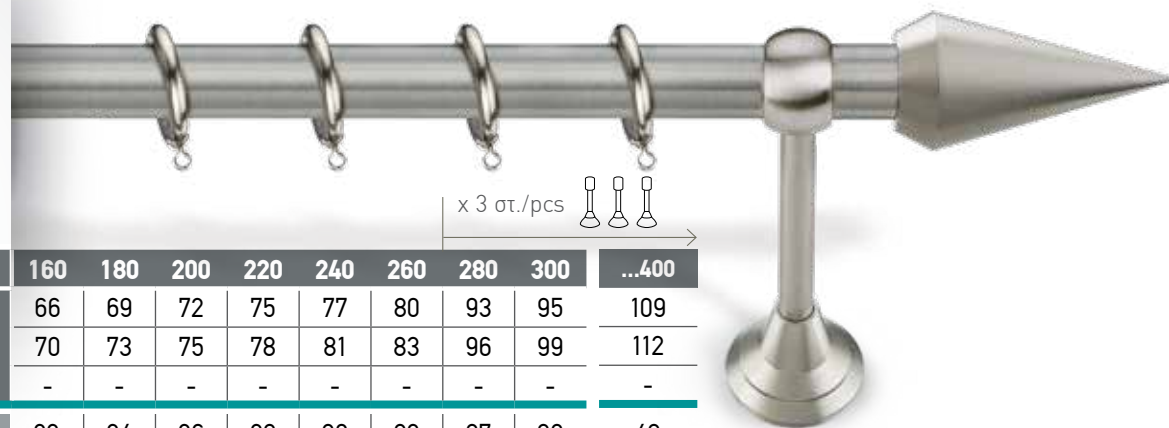

NIKEA MAT / BRUSHED NICKEL MAT

cm	160	180	200	220	240	260	280	300	...400
∅ 20	66	69	72	75	77	80	93	95	109
∅ 25	70	73	75	78	81	83	96	99	112
∅ 35	-	-	-	-	-	-	-	-	-
ΔΣ01*	22	24	26	28	30	32	37	39	48

Τιμή μεμονομένου τερματικού / Individual finial price: ∅20-13€, ∅25-14€