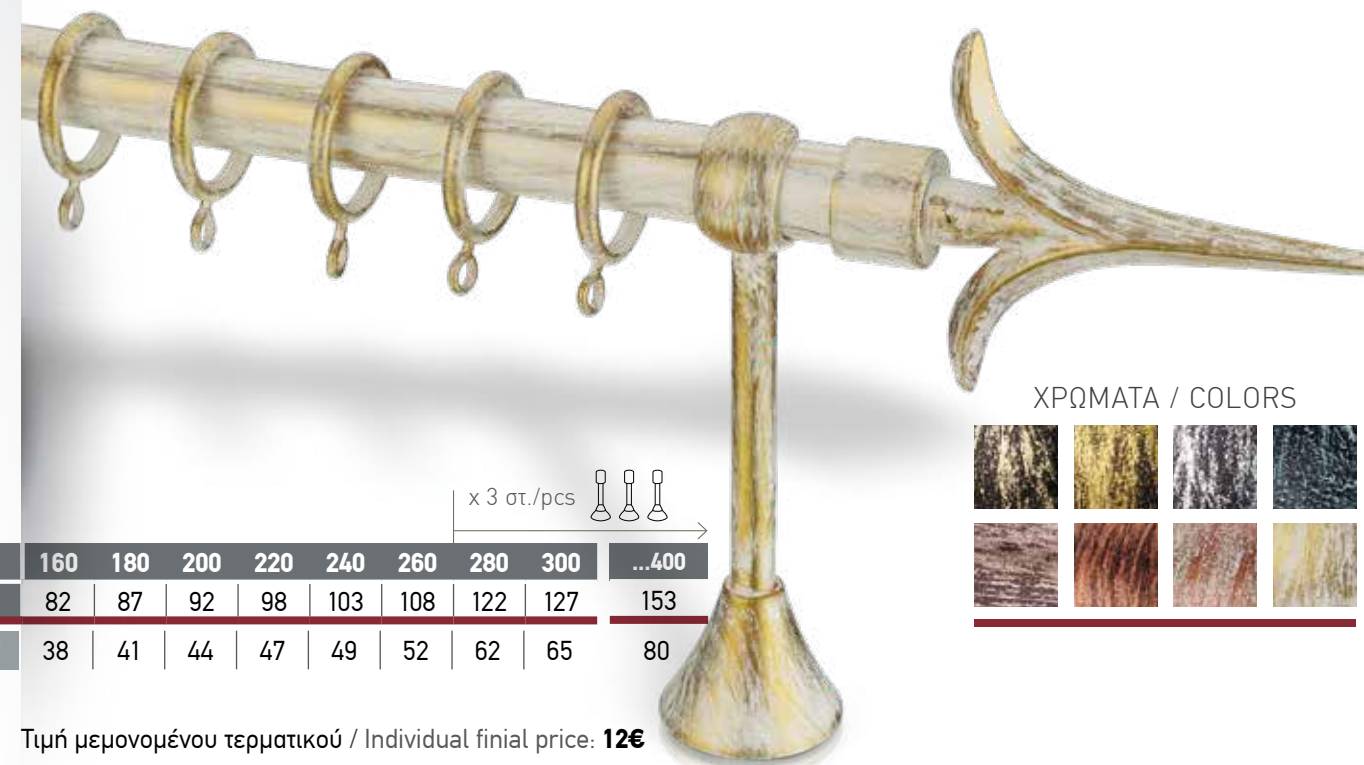

ΧΡΩΜΑΤΑ / COLORS

cm	160	180	200	220	240	260	280	300	...400
∅ 25	82	87	92	98	103	108	122	127	153
ΔΣ01*	38	41	44	47	49	52	62	65	80

x 3 στ./pcs

Τιμή μεμονομένου τερματικού / Individual finial price: **12€**

SET: 4365
T: 410

ΛΕΥΚΟ - ΧΑΛΚΟΣ ΠΕΡΛΑ / WHITE - COPPER PEARL