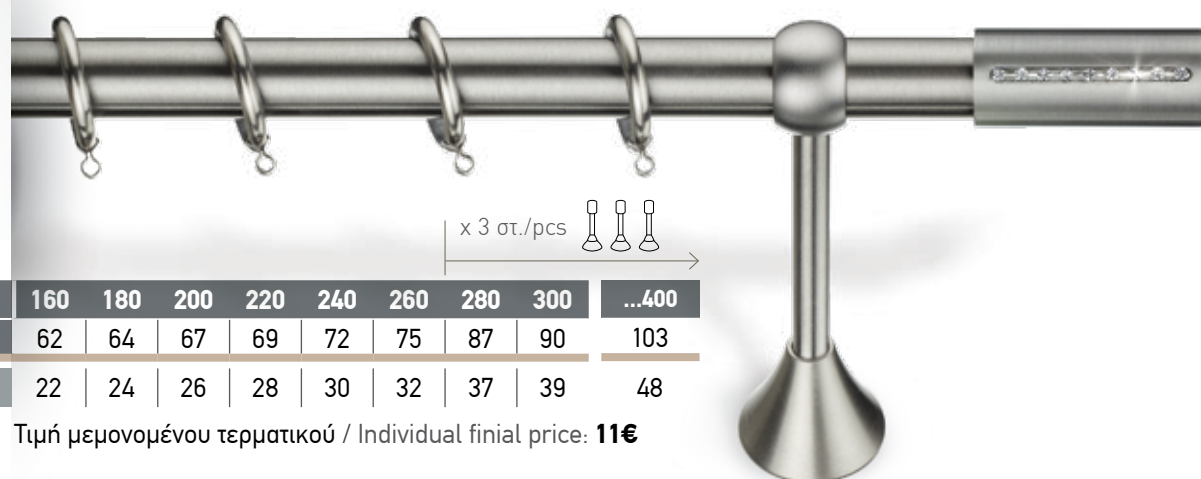

SET: 7012

NIKEA MAT / BRUSHED NICKEL MAT

cm	160	180	200	220	240	260	280	300	...400
Ø25	62	64	67	69	72	75	87	90	103
ΔΣ01*	22	24	26	28	30	32	37	39	48

Τιμή μεμονομένου τερματικού / Individual finial price: **11€**