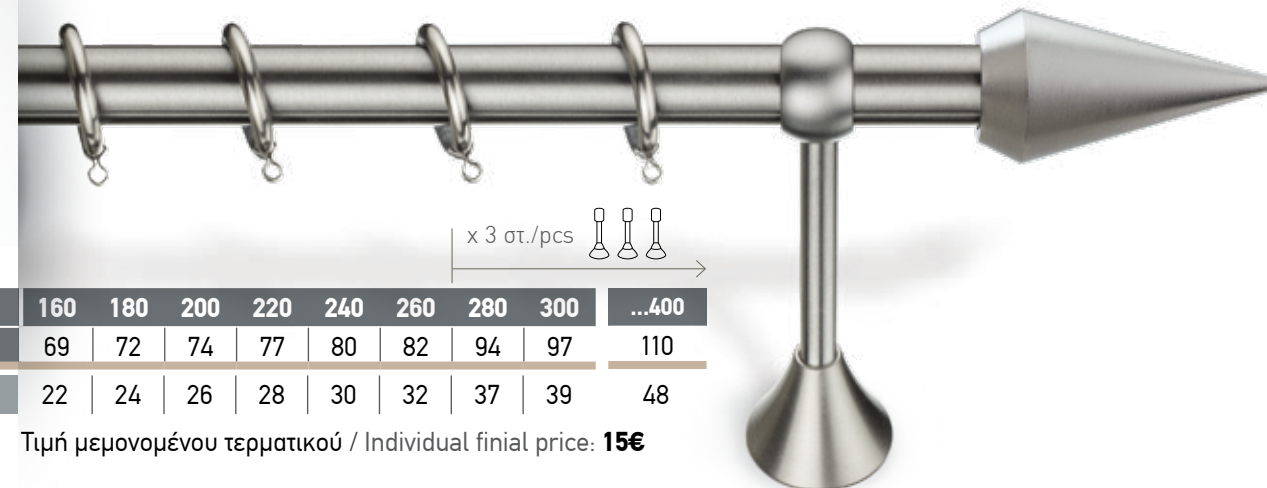

SET: 7150

NIKEA MAT / BRUSHED NICKEL MAT

cm	160	180	200	220	240	260	280	300	...400
Ø25	69	72	74	77	80	82	94	97	110
ΔΣ01*	22	24	26	28	30	32	37	39	48

Τιμή μεμονομένου τερματικού / Individual finial price: **15€**