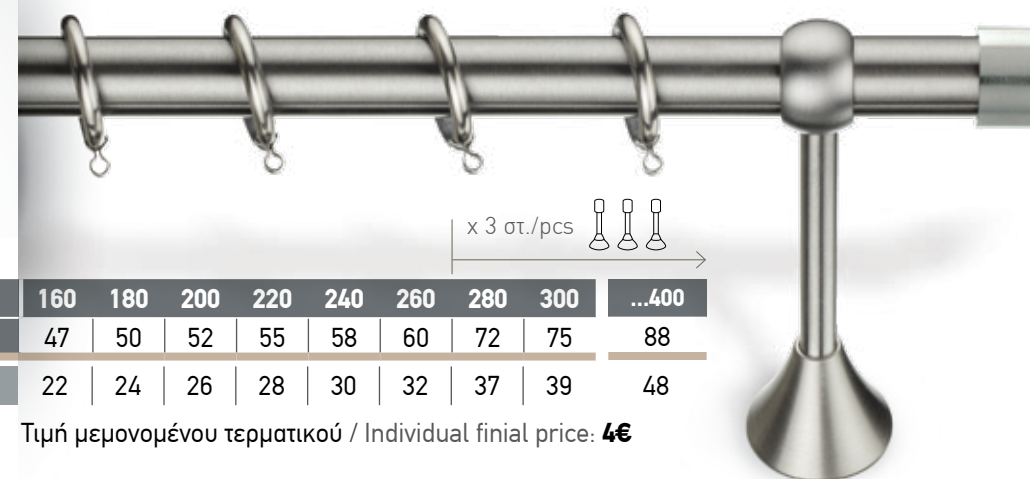

SET: 7090

NIKEA MAT / BRUSHED NICKEL MAT

cm	160	180	200	220	240	260	280	300	...400
Ø25	47	50	52	55	58	60	72	75	88
ΔΣ01*	22	24	26	28	30	32	37	39	48

Τιμή μεμονομένου τερματικού / Individual finial price: **4€**