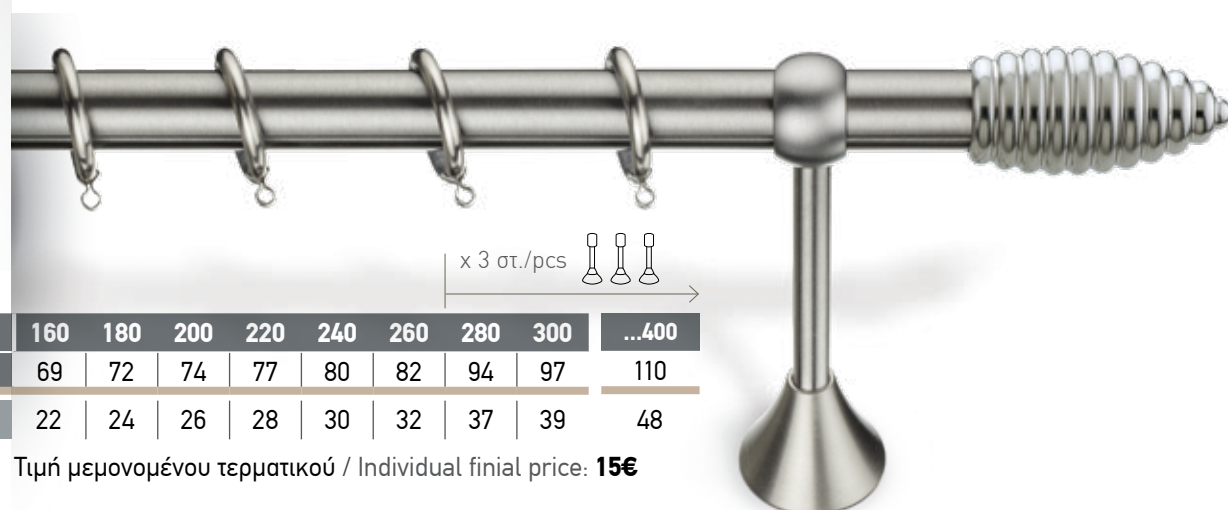

SET: 7155

NIKEA MAT / BRUSHED NICKEL MAT

cm	160	180	200	220	240	260	280	300	...400
Ø25	69	72	74	77	80	82	94	97	110
ΔΣ01*	22	24	26	28	30	32	37	39	48

Τιμή μεμονομένου τερματικού / Individual finial price: **15€**