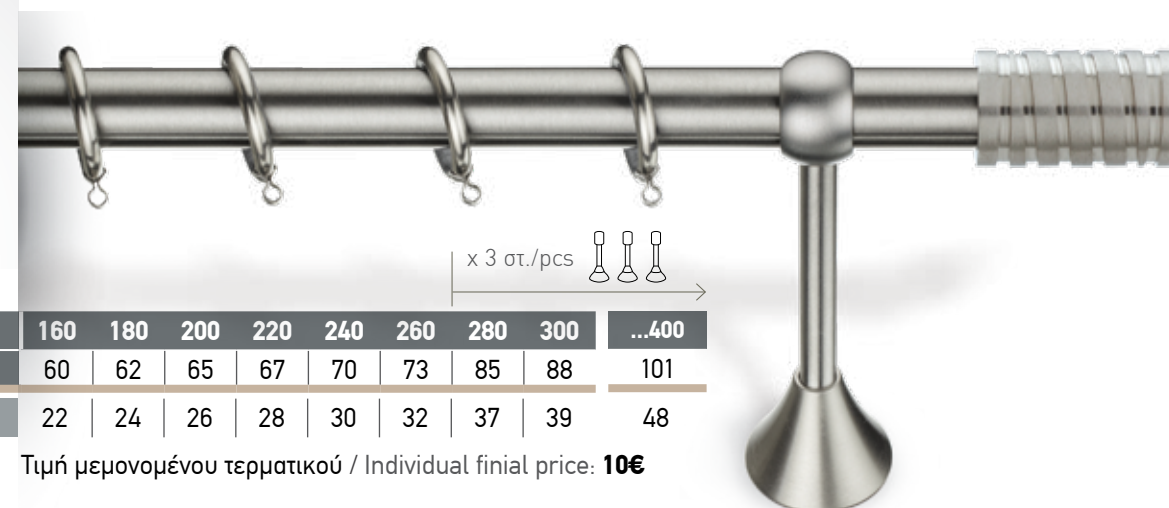

SET: 7025

NIKEA MAT / BRUSHED NICKEL MAT

cm	160	180	200	220	240	260	280	300	...400
Ø25	60	62	65	67	70	73	85	88	101
ΔΣ01*	22	24	26	28	30	32	37	39	48

Τιμή μεμονομένου τερματικού / Individual finial price: **10€**