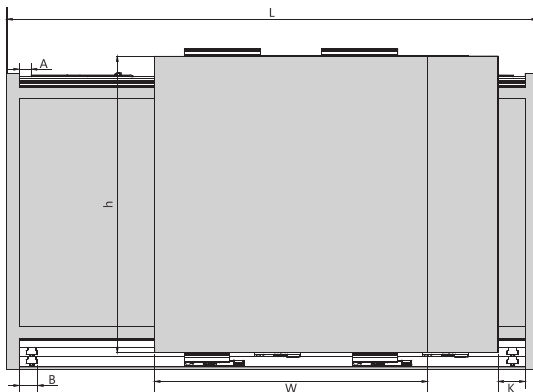

A=damper installation dimension

A=8

B=bottom stopper installation dimension

B=36

Door self closing distance K=50

W=door width

L=wardrobe external width

Door Width : $W=L/2+(X/2)$