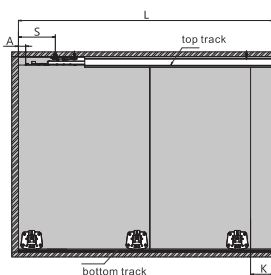

A=Distance from vertical door frame to head of damper
S=Damper trigger fixing position S=A+109