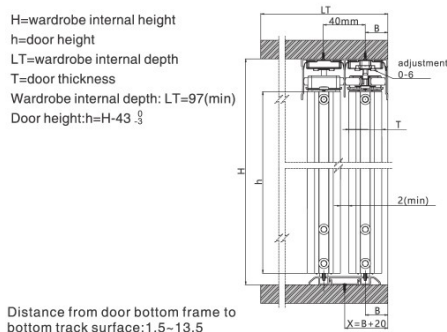

- Απαλό και ομαλό άνοιγμα και κλείσιμο της πόρτας χάρη στον πατενταρισμένο σχεδιασμό αποσβεστήρα
- Ο αποτελεσματικός μηχανισμός συγκράτησης αποτρέπει την απεμπλοκή της πόρτας
- Η διάταξη διπλού κυλίνδρου στη σκανδάλη αποσβεστήρα παρέχει ομαλή και σταθερή κίνηση και αποτρέπει την αποσύνδεση του κυλίνδρου.
- Συνεχής ρύθμιση (35-39 mm) στην απόσταση των οδηγών κυλίνδρων. Εύρος ρύθμισης του κάτω κυλίνδρου: 0-12 mm.
- Ρύθμιση ύψους της σκανδάλης αποσβεστήρα έως 6 mm.
- Gentle and smooth door opening and closing thanks to patented damper design
- Effective catching mechanism prevents door disengagement
- Double-roller devise aon damper trigger provides smooth and stable movement and avoids roller disengagement
- Stepless adjustment (35-39mm) on guiding rollers interval
- Bottom roller adjustment range:0-12mm
- Damper trigger height adjustment up to 6mm

TO OCS001 KIT ΠΕΡΙΛΑΜΒΑΝΕΙ/ OCS001 KIT PACKAGE INCLUDES:

2 x damper	2 x damper trigger	2 x bottom roller	2 x dowel

Σετ ράουλα για 1 φύλλο διπλής κατεύθυνσης για ξύλινη πόρτα/ Roller set for 1 door two way for wood door

Κωδικός/ Code	Πάχος πόρτας/ Door thickness	Βάρος πόρτας/ Door weight	Φύλλα/ Doors	Με φρένο/ Soft close
40250575	Max 8mm	15-30kg	1	Ναι/ Yes
40250504		30-50kg		

ΔΙΑΣΤΑΣΕΙΣ ΣΥΝΑΡΜΟΛΟΓΗΣΗΣ (mm)/ SLIDING DOOR INSTALLATION DIMENSIONS (mm)

Sliding Door Installation Dimensions(mm)