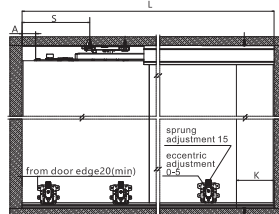

Distance from door bottom to bottom track surface: 1.5 - 16.5

Damper Trigger Installation Dimensions(mm)

A=Distance from vertical door frame to head of damper
S=Damper trigger fixing position S=A+109