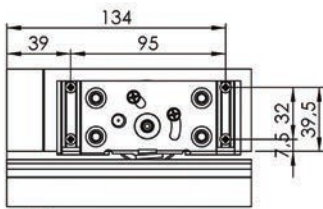

01.7 LC80AY - ΣΥΡΟΜΕΝΟ ΣΥΣΤΗΜΑ ΓΙΑ ΝΤΟΥΛΑΠΑ
Sliding Doors System

ΣΥΡΟΜΕΝΟ ΣΥΣΤΗΜΑ ΡΥΘΜΙΖΟΜΕΝΟ ΜΕ ΧΩΝΕΥΤΟ ΡΑΟΥΛΟ ΒΑΣΗΣ ΓΙΑ ΠΟΡΤΑ ΝΤΟΥΛΑΠΑΣ ΒΑΡΕΟΥ ΤΥΠΟΥ ΜΕ ΦΡΕΝΟ LC80AY LUCIDO
SLIDING DOORS SYSTEM FOR CLOSET ADJUSTABLE & INSERT TYPE BOTTOM ROLLER WITH WITH SOFT-CLOSE LC80AY LUCIDO