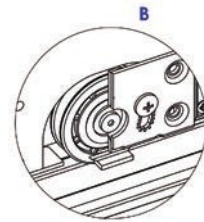

01.7 LC80AY - ΣΥΡΟΜΕΝΟ ΣΥΣΤΗΜΑ ΓΙΑ ΝΤΟΥΛΑΠΑ
Sliding Doors System

ΣΥΡΟΜΕΝΟ ΣΥΣΤΗΜΑ ΡΥΘΜΙΖΟΜΕΝΟ ΜΕ ΧΩΝΕΥΤΟ ΡΑΟΥΛΟ ΒΑΣΗΣ ΓΙΑ ΠΟΡΤΑ ΝΤΟΥΛΑΠΑΣ ΒΑΡΕΟΥ ΤΥΠΟΥ ΜΕ ΦΡΕΝΟ LC80AY LUCIDO
SLIDING DOORS SYSTEM FOR CLOSET ADJUSTABLE & INSERT TYPE BOTTOM ROLLER WITH WITH SOFT-CLOSE LC80AY LUCIDO