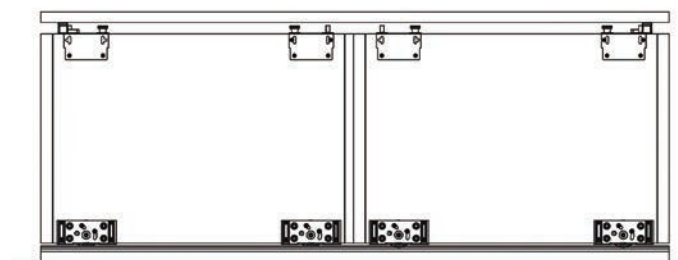

01.7 LC80AY - ΣΥΡΟΜΕΝΟ ΣΥΣΤΗΜΑ ΓΙΑ ΝΤΟΥΛΑΠΑ
Sliding Doors System

ΣΥΡΟΜΕΝΟ ΣΥΣΤΗΜΑ ΡΥΘΜΙΖΟΜΕΝΟ ΜΕ ΧΩΝΕΥΤΟ ΡΑΟΥΛΟ ΒΑΣΗΣ ΓΙΑ ΠΟΡΤΑ ΝΤΟΥΛΑΠΑΣ ΒΑΡΕΟΥ ΤΥΠΟΥ ΜΕ ΦΡΕΝΟ LC80AY LUCIDO
SLIDING DOORS SYSTEM FOR CLOSET ADJUSTABLE & INSERT TYPE BOTTOM ROLLER WITH WITH SOFT-CLOSE LC80AY LUCIDO