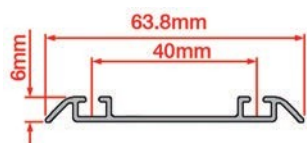

Κάτω οδηγός αλουμινίου για CS TRACK-PRO DTC / Bottom track aluminium profile for CS TRACK-PRO

Κωδικός/ Code	Μήκος/ Length	Χρώμα/ Colour
40250430	5800mm	Ασημί/ Silver
40250584	5800mm	Μαύρο/ Black

ΣΗΜΕΙΩΣΗ: Για Προφίλ, Τραβέρσα & Λαβές δείτε σελ 25
NOTE: For Profiles, Crossbar & Handles please check page 25