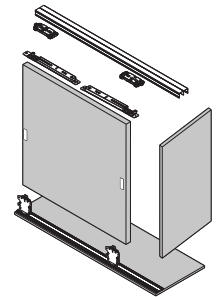

- Απαλό και ομαλό άνοιγμα και κλείσιμο της πόρτας χάρη στον πατενταρισμένο σχεδιασμό αποσβεστήρα
- Ο αποτελεσματικός μηχανισμός συγκράτησης αποτρέπει την απεμπλοκή της πόρτας
- Ο διπλός κύλινδρος τοποθετημένος στη σκανδάλη αποσβεστήρα παρέχει ομαλή και σταθερή κίνηση και αποφεύγει την απεμπλοκή του κυλίνδρου
- Επαρκείς ρυθμίσεις ύψους πόρτας, αποτελεσματικές και βολικές ρυθμίσεις χάρη στον μοναδικό εκκεντρικό σχεδιασμό δίσκου στον κάτω κύλινδρο
- Ρύθμιση ελατηρίου 15mm και έκκεντρη ρύθμιση 5mm (συνολική ρύθμιση 20mm)
- Αδιάλειπτη ρύθμιση (35-39mm) στο διάστημα των κυλίνδρων οδήγησης
- Ρύθμιση ύψους σκανδάλης αποσβεστήρα έως 6 mm.

- Gentle and smooth door opening and closing thanks to patented damper design
- Effective catching mechanism prevents door disengagement
- Sufficient door height adjustments, efficient and convenient adjustments thanks to unique eccentric disc design on bottom roller
- 15mm sprung adjustment, and 5mm eccentric adjustment (totally adjustment 20mm)
- Stepless adjustment (35-39mm) on guiding rollers interval
- Damper trigger height adjustment up to 6mm

ΤΟ CS ΣΕΤ ΠΕΡΙΛΑΜΒΑΝΕΙ/ THE CS KIT INCLUDES:

2 x damper	2 x damper trigger	2 x surface-mount bottom roller