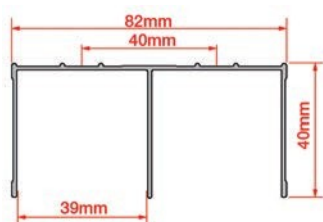

ΟΔΗΓΟΙ ΓΙΑ GT TRACK-PRO DTC TRACKS FOR GT TRACK-PRO DTC

Άνω οδηγός αλουμινίου για CS TRACK-PRO DTC / Top track aluminium profile for CS TRACK-PRO DTC

Κωδικός/ Code	Μήκος/ Length	Χρώμα/ Colour
40250449	5800mm	Ασημί/ Silver
40250583	5800mm	Μαύρο/ Black