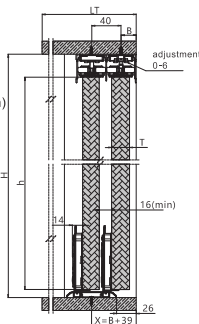

ΔΙΑΣΤΑΣΕΙΣ ΣΥΝΑΡΜΟΛΟΓΗΣΗΣ (mm) / SLIDING DOOR INSTALLATION DIMENSIONS (mm)

Sliding Door Installation Dimensions(mm)

H=wardrobe internal height
h=door height
LT=wardrobe internal depth
T=door thickness
Wardrobe internal depth: LT=97(min)
Door height:h=H-43³
Door thickness:T=10-24

Distance from door bottom frame to bottom track surface: 1.5-16.5

Damper Trigger Installation Dimensions(mm)

A=Distance from vertical door frame to head of damper
S=Damper trigger fixing position S=A+109