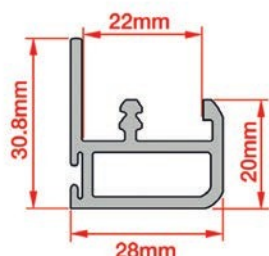

01.7 ΛΑΒΕΣ ΝΤΟΥΛΑΠΑΣ ΒΑΡΕΟΥ ΤΥΠΟΥ Handles for Heavy Duty Closets

ΛΑΒΕΣ ΝΤΟΥΛΑΠΑΣ ΒΑΡΕΟΥ ΤΥΠΟΥ
HANDLES FOR HEAVY DUTY CLOSETS

Τύπος χερούλιού/ Handle type	Συνδυασμός Α/ Variation A	Συνδυασμός Β/ Variation B	Συνδυασμός Γ/ Variation C	2φυλλη ντουλάπα/ 2 doors closet	3φυλλη ντουλάπα/ 3 doors closet
Εσωτερικό χερούλι/ Inner handle	40250379	40250379	40250401	1 τεμάχιο/ 1 piece	2 τεμάχια/ 2 pieces
Εξωτερικό χερούλι/ Outer handle	40250380	40250406	40250402	3 τεμάχια/ 3 pieces	4 τεμάχια/ 4 pieces

Λαβή εσωτερικής συρόμενης πόρτας/ Handle for inner sliding door

Κωδικός/ Code	Μήκος/ Length	Πάχος πόρτας/ Door thickness	Χρώμα/ Colour
40250379	2800mm	22mm	Αλουμινίου ανοδιωμένο/ Natural anodized