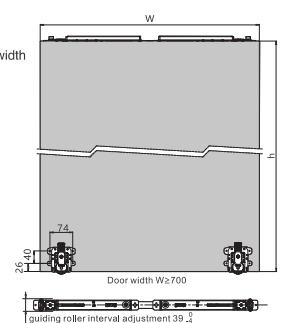

Door self closing distance K=50

Sliding Door Installation Dimensions(mm)

W=door width
W=L/2+15
L=wardrobe internal width