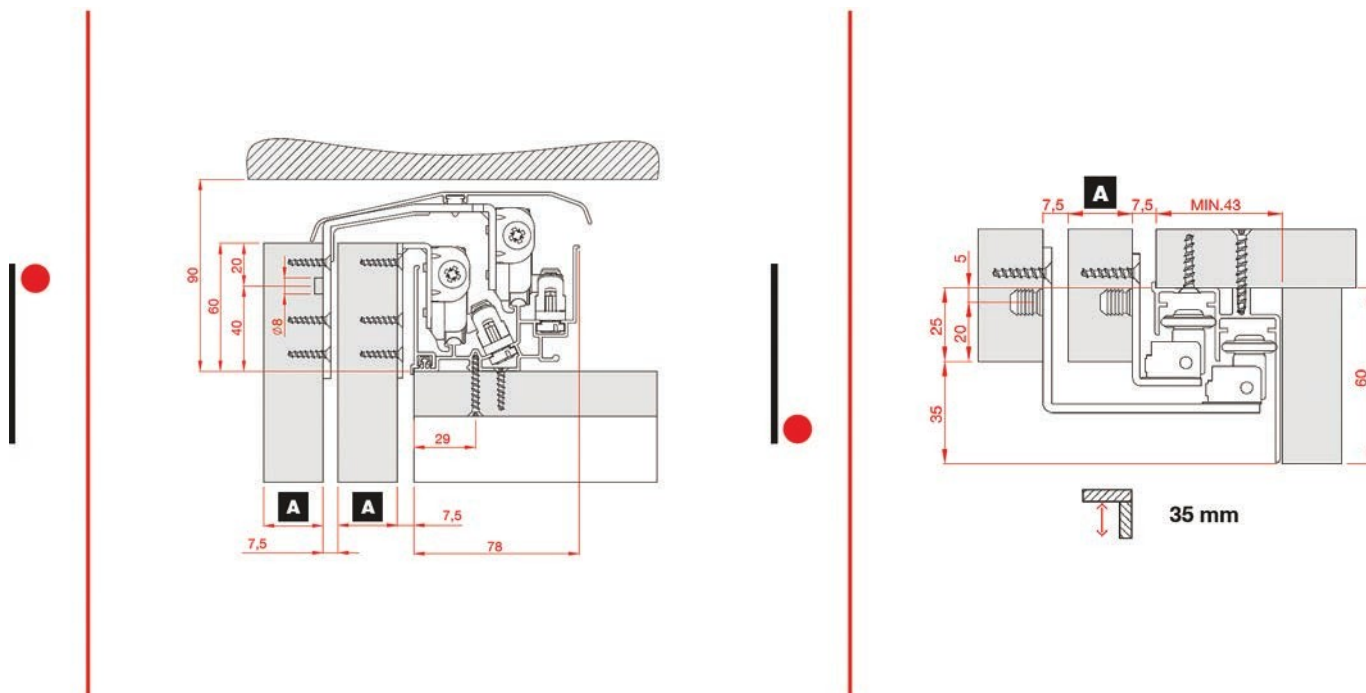

01.7 STAR FLUID - ΣΥΡΟΜΕΝΟ ΣΥΣΤΗΜΑ ΓΙΑ ΝΤΟΥΛΑΠΑ
Sliding Doors System

ΣΥΡΟΜΕΝΟ ΣΥΣΤΗΜΑ ΓΙΑ ΠΟΡΤΑ ΝΤΟΥΛΑΠΑΣ ΚΡΕΜΑΣΤΗ ΒΑΡΕΟΥ ΤΥΠΟΥ 80kg ΜΕ ΦΡΕΝΟ STAR FLUID
SLIDING DOORS SYSTEM FOR CLOSET TOP-RUNNING HEAVY DUTY 80kg WITH SOFT-CLOSE STAR FLUID

Φρένο για STAR FLUID/ Damper for STAR FLUID

Κωδικός/ Code	Βάρος πόρτας/ Door weight
40250579	Max 80kg