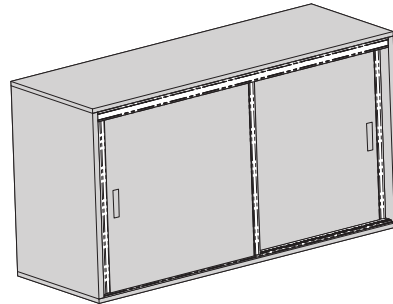

ΣΥΡΟΜΕΝΟ ΣΥΣΤΗΜΑ ΡΥΘΜΙΖΟΜΕΝΟ & ΚΑΤΩ ΚΙΝΗΣΗΣ ΧΩΝΕΥΤΟ ΓΙΑ ΠΟΡΤΑ ΝΤΟΥΛΑΠΑΣ ΒΑΡΕΟΥ ΤΥΠΟΥ ΜΕ ΦΡΕΝΟ CS TRACK-PRO
SLIDING DOORS SYSTEM FOR CLOSET ADJUSTABLE & INSERT TYPE BOTTOM ROLLER HEAVY DUTY WITH SOFT-CLOSE CS TRACK-PRO DTC

- Απαλό και ομαλό άνοιγμα και κλείσιμο της πόρτας χάρη στον πατενταρισμένο σχεδιασμό αποσβεστήρα
- Ο αποτελεσματικός μηχανισμός συγκράτησης αποτρέπει την απεμπλοκή της πόρτας
- Ο διπλός κύλινδρος τοποθετημένος στη σκανδάλη αποσβεστήρα παρέχει ομαλή και σταθερή κίνηση και αποφεύγει την απεμπλοκή του κύλινδρου
- Επαρκείς ρυθμίσεις ύψους πόρτας, αποτελεσματικές και βολικές ρυθμίσεις χάρη στον μοναδικό εκκεντρικό σχεδιασμό δίσκου στον κάτω κύλινδρο
- Ρύθμιση ελατηρίου 15mm και έκκεντρη ρύθμιση 5mm (συνολική ρύθμιση 20mm)
- Αδιάλειπτη ρύθμιση (35-39mm) στο διάστημα των κυλίνδρων οδήγησης
- Ρύθμιση ύψους σκανδάλης αποσβεστήρα έως 6 mm.
- Gentle and smooth door opening and closing thanks to patented damper design
- Effective catching mechanism prevents door disengagement
- Sufficient door height adjustments, efficient and convenient adjustments thanks to unique eccentric disc design on bottom roller
- 15mm sprung adjustment, and 5mm eccentric adjustment (totally adjustment 20mm)
- Stepless adjustment (35-39mm) on guiding rollers interval
- Damper trigger height adjustment up to 6mm

ΤΟ CS ΣΕΤ ΠΕΡΙΛΑΜΒΑΝΕΙ/ THE CS KIT INCLUDES:

2 x damper	2 x damper trigger	2 x insert-type bottom roller