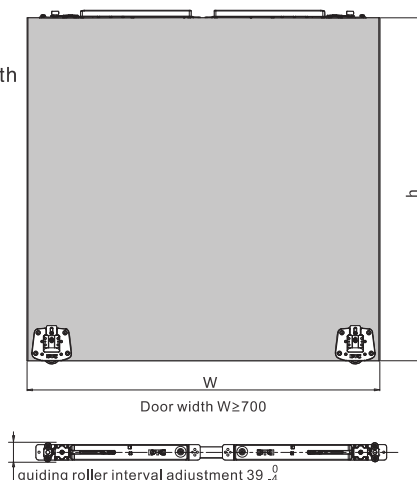

01.7 CS TRACK-PRO - ΣΥΡΟΜΕΝΟ ΣΥΣΤΗΜΑ ΓΙΑ ΝΤΟΥΛΑΠΑ Sliding Doors System

ΣΥΡΟΜΕΝΟ ΣΥΣΤΗΜΑ ΡΥΘΜΙΖΟΜΕΝΟ & ΚΑΤΩ ΚΙΝΗΣΗΣ ΧΩΝΕΥΤΟ ΡΑΟΥΛΟ ΒΑΣΗΣ ΓΙΑ ΠΟΡΤΑ ΝΤΟΥΛΑΠΑΣ ΒΑΡΕΟΥ ΤΥΠΟΥ ΜΕ ΦΡΕΝΟ CS TRACK-PRO / SLIDING DOORS SYSTEM FOR CLOSET ADJUSTABLE & INSERT TYPE BOTTOM ROLLER HEAVY DUTY WITH SOFT-CLOSE CS TRACK-PRO DTC

W=door width
W=L/2+15
L=wardrobe internal width