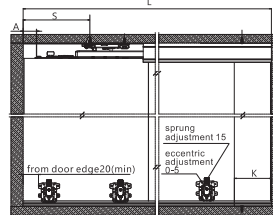

Door self closing distance K=50

W=door width
W=L/2+15
L=wardrobe internal width