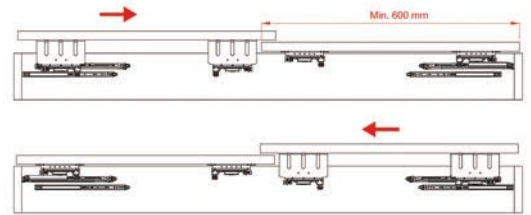

ΤΟ STAR FLUID ΚΙΤ ΠΕΡΙΛΑΜΒΑΝΕΙ
STAR FLUID KIT PACKAGE INCLUDES:

Σετ ράουλα για 2 φύλλα/ Roller set for 2 doors

Κωδικός/ Code	Πάχος πόρτας/ Door thickness	Βάρος πόρτας/ Door weight	Φύλλα/ Doors	Με φρένο/ Soft close
40250577	Max 28mm	Max 80kg	2	4 φρένα/ 4 dampers