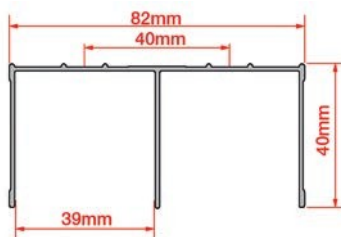

ΟΔΗΓΟΙ ΓΙΑ GT TRACK-PRO DTC TRACKS FOR GT TRACK-PRO DTC

Άνω οδηγός αλουμινίου για CS TRACK-PRO DTC / Top track aluminium profile for CS TRACK-PRO DTC

Κωδικός/ Code	Μήκος/ Length	Χρώμα/ Colour
40250449	5800mm	Ασημί / Silver
40250583	5800mm	Μαύρο/ Black