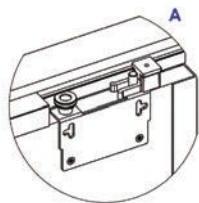

01.7 LC80AY - ΣΥΡΟΜΕΝΟ ΣΥΣΤΗΜΑ ΓΙΑ ΝΤΟΥΛΑΠΑ
Sliding Doors System

ΣΥΡΟΜΕΝΟ ΣΥΣΤΗΜΑ ΡΥΘΜΙΖΟΜΕΝΟ ΜΕ ΧΩΝΕΥΤΟ ΡΑΟΥΛΟ ΒΑΣΗΣ ΓΙΑ ΠΟΡΤΑ ΝΤΟΥΛΑΠΑΣ ΒΑΡΕΟΥ ΤΥΠΟΥ ΜΕ ΦΡΕΝΟ LC80AY LUCIDO
SLIDING DOORS SYSTEM FOR CLOSET ADJUSTABLE & INSERT TYPE BOTTOM ROLLER WITH WITH SOFT-CLOSE LC80AY LUCIDO