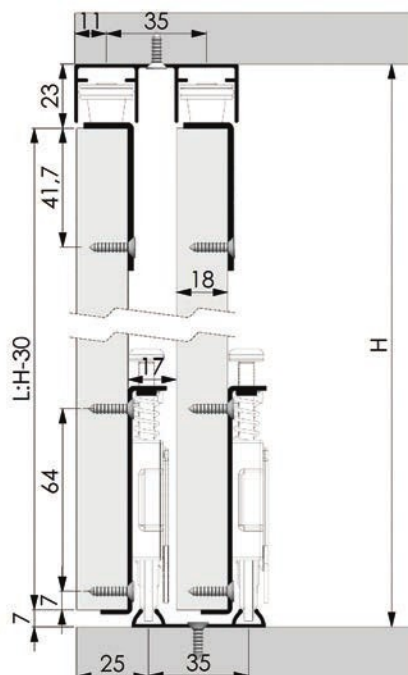

01.7 LC75AY-UK - ΣΥΡΟΜΕΝΟ ΣΥΣΤΗΜΑ ΓΙΑ ΝΤΟΥΛΑΠΑ
Sliding Doors System

ΣΥΡΟΜΕΝΟ ΣΥΣΤΗΜΑ ΡΥΘΜΙΖΟΜΕΝΟ ΜΕ ΡΑΟΥΛΟ ΕΞΩΤΕΡΙΚΗΣ ΤΟΠΟΘΕΤΗΣΗ ΒΑΣΗΣ ΓΙΑ ΠΟΡΤΑ ΝΤΟΥΛΑΠΑΣ ΒΑΡΕΟΥ ΤΥΠΟΥ ΜΕ ΦΡΕΝΟ LC75AY-UK LUCIDO /SLIDING DOORS SYSTEM FOR CLOSET ADJUSTABLE SURFACE BOTTOM ROLLER HEAVY DUTY WITH SOFT-CLOSE LC70AY-UK LUCIDO