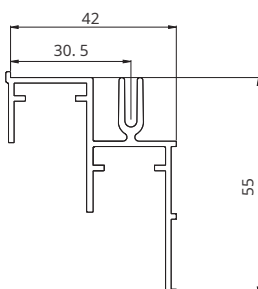

Κάτω οδηγός αλουμινίου για GT1850/ Bottom track aluminium profile for GT1850

Κωδικός/ Code	Μήκος/ Length	Χρώμα/ Colour
40250572	5800mm	Ασημί / Silver

ΣΗΜΕΙΩΣΗ: Δείτε για Λαβές ντουλάπας Βαρέου τύπου στη σελ. 14
NOTE: Check Handles for Heavy duty closets in page 14