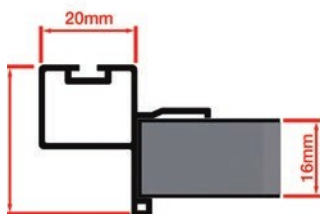

ΛΑΒΕΣ ΝΤΟΥΛΑΠΑΣ ΤΕΤΡΑΓΩΝΕΣ
HANDLES FOR CLOSETS RECTANGULAR

Λαβή εξωτερικής συρόμενης πόρτας/ Handle for outer sliding door

Κωδικός/ Code	Μήκος/ Length	Πάχος πόρτας/ Door thickness	Χρώμα/ Colour
40250412	5800mm	16mm	Αλουμίνιο/ Aluminium