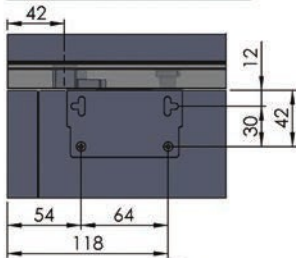

01.7 LC80AY - ΣΥΡΟΜΕΝΟ ΣΥΣΤΗΜΑ ΓΙΑ ΝΤΟΥΛΑΠΑ
Sliding Doors System

ΣΥΡΟΜΕΝΟ ΣΥΣΤΗΜΑ ΡΥΘΜΙΖΟΜΕΝΟ ΜΕ ΧΩΝΕΥΤΟ ΡΑΟΥΛΟ ΒΑΣΗΣ ΓΙΑ ΠΟΡΤΑ ΝΤΟΥΛΑΠΑΣ ΒΑΡΕΟΥ ΤΥΠΟΥ ΜΕ ΦΡΕΝΟ LC80AY LUCIDO
SLIDING DOORS SYSTEM FOR CLOSET ADJUSTABLE & INSERT TYPE BOTTOM ROLLER WITH WITH SOFT-CLOSE LC80AY LUCIDO