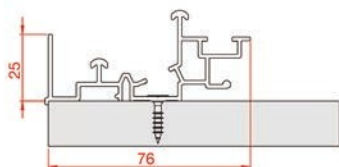

Άνω οδηγός αλουμινίου για STAR FLUID/
Top track aluminium profile for STAR FLUID

Κωδικός/ Code	Μήκος/ Length	Χρώμα/ Colour
40250580	6000mm	Φυσικό Αλουμίνιο/ Natural Aluminium