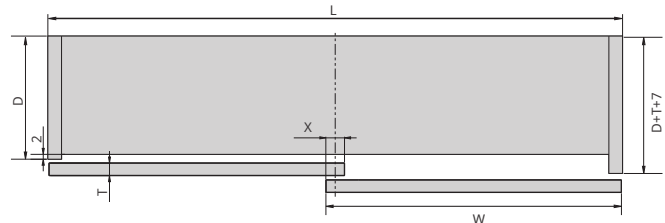

01.7 GT TRACK-PRO - ΣΥΡΟΜΕΝΟ ΣΥΣΤΗΜΑ ΓΙΑ ΝΤΟΥΛΑΠΑ
Sliding Doors System

ΣΥΡΟΜΕΝΟ ΣΥΣΤΗΜΑ ΡΥΘΜΙΖΟΜΕΝΟ ΓΙΑ ΠΟΡΤΑ ΝΤΟΥΛΑΠΑΣ ΚΡΕΜΑΣΤΗ ΒΑΡΕΟΥ ΤΥΠΟΥ ΜΕ ΦΡΕΝΟ GT TRACK-PRO DTC
SLIDING DOORS SYSTEM FOR CLOSET ADJUSTABLE TOP-RUNNING HEAVY DUTY WITH SOFT-CLOSE GT TRACK-PRO DTC

ΔΙΑΣΤΑΣΕΙΣ ΣΥΝΑΡΜΟΛΟΓΗΣΗΣ (mm)/ SLIDING DOOR INSTALLATION DIMENSIONS (mm)

H= height from wardrobe top panel to bottom panel

h= door height

LT= wardrobe internal depth

T= door thickness

Wardrobe internal depth: LT=135(min)

Door height: h= H+87

Door thickness: T= 18~50

The distance from top panel to ceiling is 105 at least

S=door overlay

A=damper installation dimension

A=8

B=bottom stopper installation dimension

B=36

Door self closing distance K=50

W=door width

L=wardrobe external width

Door Width : $W=L/2+(X/2)$

ΟΔΗΓΟΙ ΓΙΑ GT TRACK-PRO DTC
TRACKS FOR GT TRACK-PTO DTC

Άνω οδηγός αλουμινίου για GT1850/ Top track aluminium profile for GT1850

Κωδικός/ Code	Μήκος/ Length	Χρώμα/ Colour
40250571	5800mm	Ασημί / Silver

Κάτω οδηγός αλουμινίου για GT1850/ Bottom track aluminium profile for GT1850

Κωδικός/ Code	Μήκος/ Length	Χρώμα/ Colour
40250572	5800mm	Ασημί / Silver

ΣΗΜΕΙΩΣΗ: Δείτε για Λαβές ντουλάπας Βαρέου τύπου στη σελ. 14
NOTE: Check Handles for Heavy duty closets in page 14