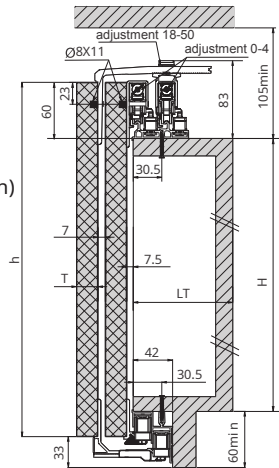

ΔΙΑΣΤΑΣΕΙΣ ΣΥΝΑΡΜΟΛΟΓΗΣΗΣ (mm)/ SLIDING DOOR INSTALLATION DIMENSIONS (mm)

H= height from wardrobe top panel to bottom panel

h= door height

LT= wardrobe internal depth

T= door thickness

Wardrobe internal depth: LT=135(min)

Door height: h= H+87

Door thickness: T= 18~50

The distance from top panel to ceiling is 105 at least

S=door overlay

A=damper installation dimension

A=8

B=bottom stopper installation dimension

B=36