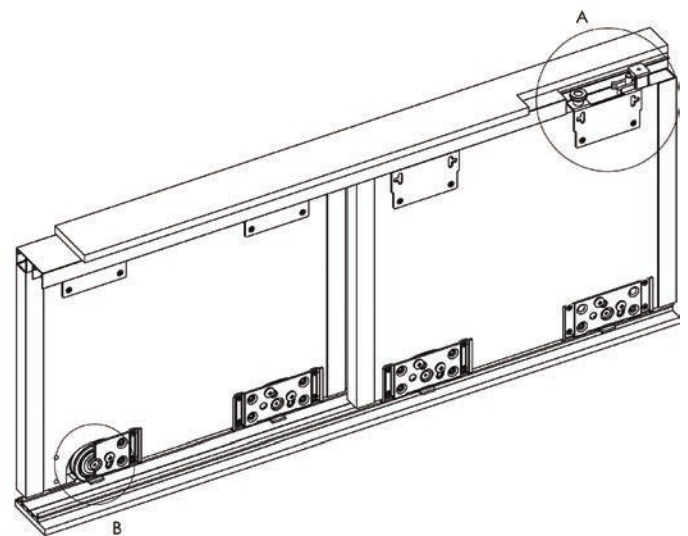

01.7 LC80AY - ΣΥΡΟΜΕΝΟ ΣΥΣΤΗΜΑ ΓΙΑ ΝΤΟΥΛΑΠΑ
Sliding Doors System

ΣΥΡΟΜΕΝΟ ΣΥΣΤΗΜΑ ΡΥΘΜΙΖΟΜΕΝΟ ΜΕ ΧΩΝΕΥΤΟ ΡΑΟΥΛΟ ΒΑΣΗΣ ΓΙΑ ΠΟΡΤΑ ΝΤΟΥΛΑΠΑΣ ΒΑΡΕΟΥ ΤΥΠΟΥ ΜΕ ΦΡΕΝΟ LC80AY LUCIDO
SLIDING DOORS SYSTEM FOR CLOSET ADJUSTABLE & INSERT TYPE BOTTOM ROLLER WITH WITH SOFT-CLOSE LC80AY LUCIDO