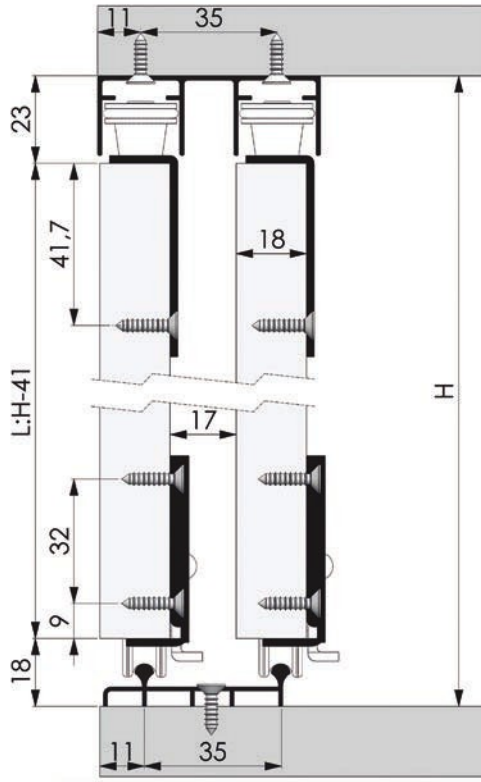

01.7 LC80AY - ΣΥΡΟΜΕΝΟ ΣΥΣΤΗΜΑ ΓΙΑ ΝΤΟΥΛΑΠΑ
Sliding Doors System

ΣΥΡΟΜΕΝΟ ΣΥΣΤΗΜΑ ΡΥΘΜΙΖΟΜΕΝΟ ΜΕ ΧΩΝΕΥΤΟ ΡΑΟΥΛΟ ΒΑΣΗΣ ΓΙΑ ΠΟΡΤΑ ΝΤΟΥΛΑΠΑΣ ΒΑΡΕΟΥ ΤΥΠΟΥ ΜΕ ΦΡΕΝΟ LC80AY LUCIDO
SLIDING DOORS SYSTEM FOR CLOSET ADJUSTABLE & INSERT TYPE BOTTOM ROLLER WITH WITH SOFT-CLOSE LC80AY LUCIDO