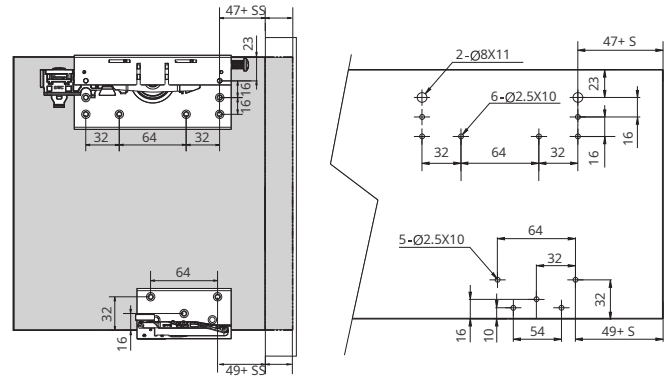

S=door overlay