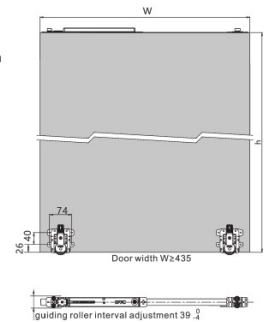

### ΔΙΑΣΤΑΣΕΙΣ ΣΥΝΑΡΜΟΛΟΓΗΣΗΣ (mm) / SLIDING DOOR INSTALLATION DIMENSIONS (mm)

Sliding Door Installation Dimensions(mm)

H=wardrobe internal height  
h=door height  
LT=wardrobe internal depth  
T=door thickness  
Wardrobe internal depth: LT=97(min)  
Door height:h=H-43<sup>3</sup>  
Door thickness:T=10-24

Distance from door bottom frame to bottom track surface: 1.5-16.5

Damper Trigger Installation Dimensions(mm)

A=Distance from vertical door frame to head of damper  
S=Damper trigger fixing position S=A+109

Door self closing distance K=50

Sliding Door Installation Dimensions(mm)

W=door width  
W=L/2+15  
L=wardrobe internal width