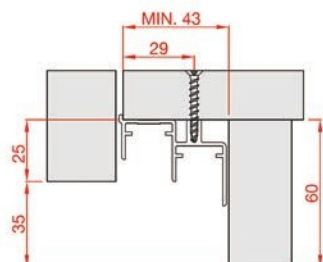

Κάτω οδηγός αλουμινίου για STAR FLUID/
Bottom track aluminium profile for STAR FLUID

Κωδικός/ Code	Μήκος/ Length	Χρώμα/ Colour
40250581	6000mm	Φυσικό Αλουμίνιο/ Natural Aluminium