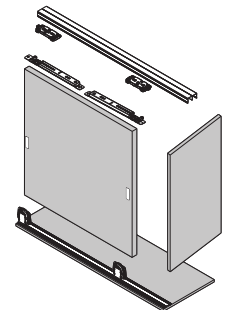

ΣΥΡΟΜΕΝΟ ΣΥΣΤΗΜΑ ΡΥΘΜΙΖΟΜΕΝΟ & ΚΑΤΩ ΚΙΝΗΣΗΣ ΧΩΝΕΥΤΟ ΓΙΑ ΠΟΡΤΑ ΝΤΟΥΛΑΠΑΣ ΒΑΡΕΟΥ ΤΥΠΟΥ ΜΕ ΦΡΕΝΟ CS TRACK-PRO
SLIDING DOORS SYSTEM FOR CLOSET ADJUSTABLE & INSERT TYPE BOTTOM ROLLER HEAVY DUTY WITH SOFT-CLOSE CS TRACK-PRO DTC

- Απαλό και ομαλό άνοιγμα και κλείσιμο της πόρτας χάρη στον πατενταρισμένο σχεδιασμό αποσβεστήρα
- Ο αποτελεσματικός μηχανισμός συγκράτησης αποτρέπει την απεμπλοκή της πόρτας
- Ο διπλός κύλινδρος τοποθετημένος στη σκανδάλη αποσβεστήρα παρέχει ομαλή και σταθερή κίνηση και αποφεύγει την απεμπλοκή του κύλινδρου
- Επαρκείς ρυθμίσεις ύψους πόρτας, αποτελεσματικές και βολικές ρυθμίσεις χάρη στον μοναδικό εκκεντρικό σχεδιασμό δίσκου στον κάτω κύλινδρο
- Ρύθμιση ελατηρίου 15mm και έκκεντρη ρύθμιση 5mm (συνολική ρύθμιση 20mm)
- Αδιάλειπτη ρύθμιση (35-39mm) στο διάστημα των κυλίνδρων οδήγησης
- Ρύθμιση ύψους σκανδάλης αποσβεστήρα έως 6 mm.
- Gentle and smooth door opening and closing thanks to patented damper design
- Effective catching mechanism prevents door disengagement
- Sufficient door height adjustments, efficient and convenient adjustments thanks to unique eccentric disc design on bottom roller
- 15mm sprung adjustment, and 5mm eccentric adjustment (totally adjustment 20mm)
- Stepless adjustment (35-39mm) on guiding rollers interval
- Damper trigger height adjustment up to 6mm

ΤΟ CS ΣΕΤ ΠΕΡΙΛΑΜΒΑΝΕΙ/ THE CS KIT INCLUDES:

2 x damper	2 x damper trigger	2 x insert-type bottom roller

Σετ ράουλα για 1 φύλλο διπλής κατεύθυνσης για ξύλινη πόρτα/ Roller set for 1 door two way for wood door

Κωδικός/ Code	Πάχος πόρτας/ Door thickness	Βάρος πόρτας/ Door weight	Φύλλα/ Doors	Με φρένο/ Soft close
40250503	10-24mm	30-50kg	1	Ναι/ Yes

ΔΙΑΣΤΑΣΕΙΣ ΣΥΝΑΡΜΟΛΟΓΗΣΗΣ (mm) / SLIDING DOOR INSTALLATION DIMENSIONS (mm)