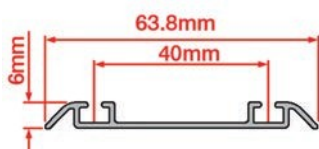

Κάτω οδηγός αλουμινίου για CS TRACK-PRO DTC/ Bottom track aluminium profile for CS TRACK-PRO

Κωδικός/ Code	Μήκος/ Length	Χρώμα/ Colour
40250430	5800mm	Ασημί / Silver
40250584	5800mm	Μαύρο/ Black

ΣΗΜΕΙΩΣΗ: Για Προφίλ, Τραβέρσα & Λαβές δείτε σελ 25 / NOTE: For Profiles, Crossbar & Handles please check page 25