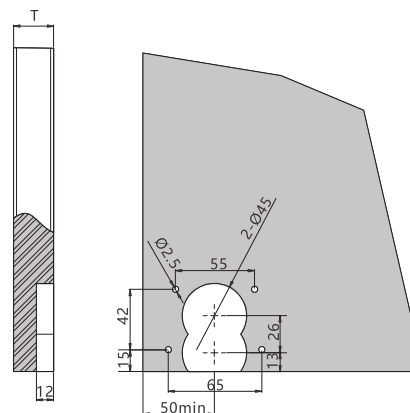

T=Door thickness