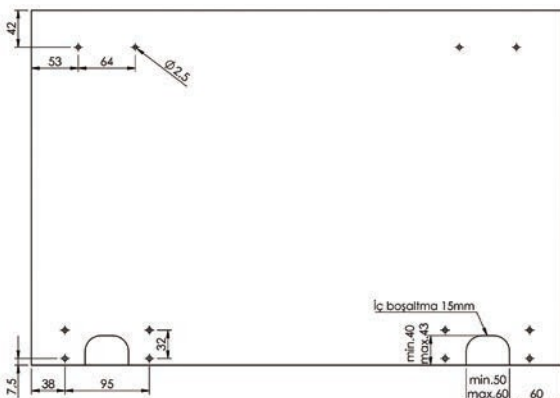

01.7 LC80AY - ΣΥΡΟΜΕΝΟ ΣΥΣΤΗΜΑ ΓΙΑ ΝΤΟΥΛΑΠΑ
Sliding Doors System

ΣΥΡΟΜΕΝΟ ΣΥΣΤΗΜΑ ΡΥΘΜΙΖΟΜΕΝΟ ΜΕ ΧΩΝΕΥΤΟ ΡΑΟΥΛΟ ΒΑΣΗΣ ΓΙΑ ΠΟΡΤΑ ΝΤΟΥΛΑΠΑΣ ΒΑΡΕΟΥ ΤΥΠΟΥ ΜΕ ΦΡΕΝΟ LC80AY LUCIDO
SLIDING DOORS SYSTEM FOR CLOSET ADJUSTABLE & INSERT TYPE BOTTOM ROLLER WITH WITH SOFT-CLOSE LC80AY LUCIDO