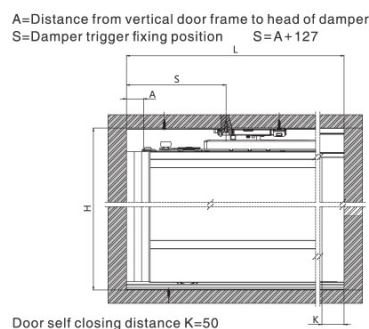

Damper Trigger Installation Dimensions(mm)