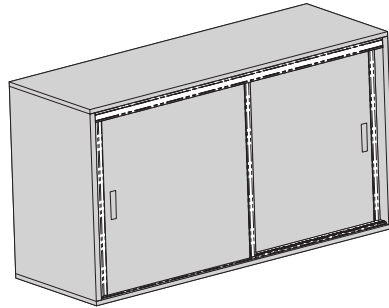

ΣΥΡΟΜΕΝΟ ΣΥΣΤΗΜΑ ΡΥΘΜΙΖΟΜΕΝΟ ΚΑΤΩ ΚΙΝΗΣΗΣ ΒΙΔΩΤΟ ΓΙΑ ΠΟΡΤΑ ΝΤΟΥΛΑΠΑΣ ΒΑΡΕΟΥ ΤΥΠΟΥ ΜΕ ΦΡΕΝΟ CS TRACK-PRO
SLIDING DOORS SYSTEM FOR CLOSET ADJUSTABLE BOTTOM RUNNING HEAVY DUTY WITH SOFT-CLOSE CS TRACK-PRO DTC