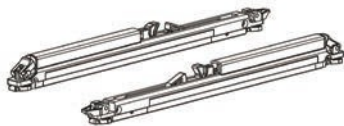

01.7 STAR FLUID - ΣΥΡΟΜΕΝΟ ΣΥΣΤΗΜΑ ΓΙΑ ΝΤΟΥΛΑΠΑ
Sliding Doors System

ΣΥΡΟΜΕΝΟ ΣΥΣΤΗΜΑ ΓΙΑ ΠΟΡΤΑ ΝΤΟΥΛΑΠΑΣ ΚΡΕΜΑΣΤΗ ΒΑΡΕΟΥ ΤΥΠΟΥ 80kg ΜΕ ΦΡΕΝΟ STAR FLUID
SLIDING DOORS SYSTEM FOR CLOSET TOP-RUNNING HEAVY DUTY 80kg WITH SOFT-CLOSE STAR FLUID

Φρένο για STAR FLUID/ Damper for STAR FLUID

Κωδικός/ Code	Βάρος πόρτας/ Door weight
40250579	Max 80kg

ΟΔΗΓΟΙ ΓΙΑ STAR FLUID TERNO SCORREVOLI
TRACKS FOR STAR FLUID TERNO SCORREVOLI