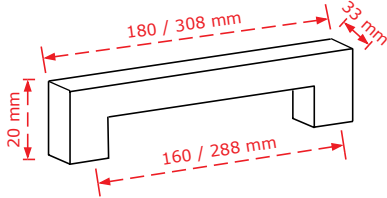

ΚΩΔΙΚΟΣ / CODE 2938/160/288

* Διαθέσιμο μέχρι εξαντλήσεως των αποθεμάτων

20 τμχ/pcs / 20 τμχ/pcs

ΧΡΩΜΑΤΟΛΟΓΙΟ / COLOUR

ΚΩΔΙΚΟΣ/CODE

ΤΙΜΗ / PRICE €

Inox matt

2938/160

7,00€

Χρώμιο Γυαλιστερό/Chrome Shiny

2938/160

6,20€

Inox matt

2938/288

9,60€

Χρώμιο Γυαλιστερό/Chrome Shiny

2938/288

8,60€