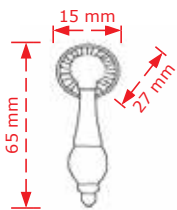

ΚΩΔΙΚΟΣ / CODE 2331

25 τμχ/pcs

ΧΡΩΜΑΤΟΛΟΓΙΟ / COLOUR ΤΙΜΗ / PRICE €

Antique brass-Άσπρο/White 3.50€

Στις παραπάνω τιμές δεν συμπεριλαμβάνεται Φ.Π.Α.
Η εταιρία μπορεί να αλλάξει τις τιμές χωρίς προειδοποίηση
Η συσκευασία είναι ενδεικτική

The above prices do not include VAT
The company may change the prices without notice.
The packaging is indicative