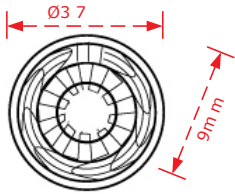

ΚΩΔΙΚΟΣ / CODE 3121

50 τμχ/pcs

ΧΡΩΜΑΤΟΛΟΓΙΟ / COLOUR ΤΙΜΗ / PRICE €

Antique brass

2.50€