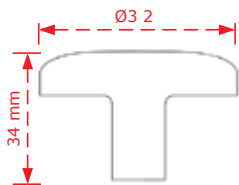

ΚΩΔΙΚΟΣ / CODE 2478

25 τμχ/pcs

ΧΡΩΜΑΤΟΛΟΓΙΟ / COLOUR ΤΙΜΗ / PRICE €

Antique brass

3.80€

Στις παραπάνω τιμές δεν συμπεριλαμβάνεται Φ.Π.Α.
Η εταιρία μπορεί να αλλάξει τις τιμές χωρίς προειδοποίηση
Η συσκευασία είναι ενδεικτική

The above prices do not include VAT
The company may change the prices without notice.
The packaging is indicative