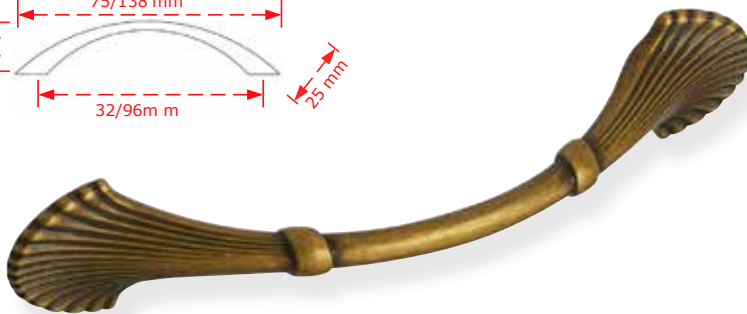

ΚΩΔΙΚΟΣ / CODE 2352

25 τμχ/pcs

ΧΡΩΜΑΤΟΛΟΓΙΟ / COLOUR 2352/32 2352/96

Antique brass	4.50€	5.60€

Antique nickel	5.50€	6.90€

Στις παραπάνω τιμές δεν συμπεριλαμβάνεται Φ.Π.Α.
Η εταιρία μπορεί να αλλάξει τις τιμές χωρίς προειδοποίηση
Η συσκευασία είναι ενδεικτική

The above prices do not include VAT
The company may change the prices without notice.
The packaging is indicative