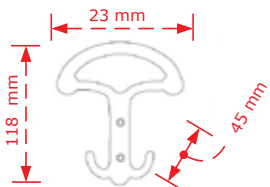

ΧΡΩΜΑΤΟΛΟΓΙΟ / COLOUR   ΤΙΜΗ / PRICE €

Χρώμιο Γυαλιστερό/Chrome shiny	9.60€
Inox matt	10.80€

Στις παραπάνω τιμές δεν συμπεριλαμβάνεται Φ.Π.Α.
Η εταιρία μπορεί να αλλάξει τις τιμές χωρίς προειδοποίηση
Η συσκευασία είναι ενδεικτική

The above prices do not include VAT
The company may change the prices without notice.
The packaging is indicative