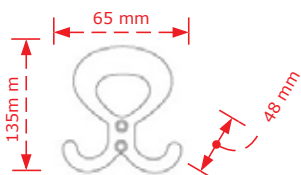

ΚΩΔΙΚΟΣ / CODE 2728

* Διαθέσιμο μέχρι εξαντλήσεως των αποθεμάτων

25 τμχ/pcs

ΧΡΩΜΑΤΟΛΟΓΙΟ / COLOUR

ΤΙΜΗ / PRICE €

Χρώμιο Γυαλιστερό/Chrome shiny

6.60€

Inox matt

7.40€

Στις παραπάνω τιμές δεν συμπεριλαμβάνεται Φ.Π.Α.
Η εταιρία μπορεί να αλλάξει τις τιμές χωρίς προειδοποίηση
Η συσκευασία είναι ενδεικτική

The above prices do not include VAT
The company may change the prices without notice.
The packaging is indicative