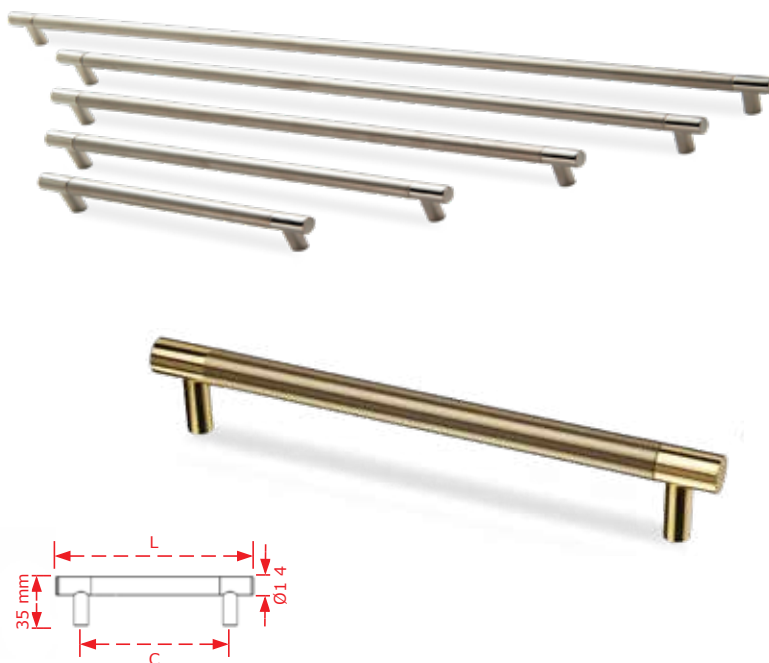

ΚΩΔΙΚΟΣ / CODE 200

20 τμχ/pcs

ΜΠΑΡΑ ΑΝΟΞΕΙΔΩΤΟΣ ΣΩΛΗΝΑΣ ΜΕ Χρώμιο ΒΑΣΗ / STAINLESS STEEL TUBE

ΚΩΔΙΚΟΣ / CODE	Inox mat	Όρο ματ	C	L
200/96	5.70€	6.60€	96	126
200/128	5.90€	6.80€	128	158
200/160	6.20€	7.00€	160	160
200/192	6.40€	7.20€	192	222
200/224	6.60€	7.40€	224	254
200/256	6.80€	7.60€	256	286
200/288	7.00€	8.30€	288	350
200/320	7.30€	8.50€	320	382
200/352	7.50€	8.70€	352	414
200/384	7.80€	8.90€	384	446
200/416	8.00€	9.10€	416	478
200/448	8.20€	9.30€	448	510
200/480	8.50€	9.50€	480	542
200/512	8.70€	9.70€	512	574
200/544	8.90€	9.90€	544	606
200/576	9.20€	10.10€	576	638
200/608	9.40€	10.30€	608	670