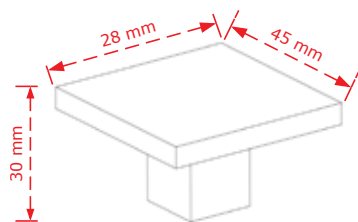

ΚΩΔΙΚΟΣ / CODE 640

1 τμχ/pc

ΧΡΩΜΑΤΟΛΟΓΙΟ / COLOUR

ΤΙΜΗ / PRICE €

Πομολο/Handle Spiderman

4.80€