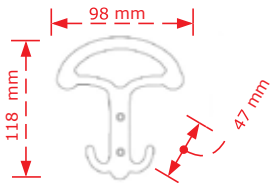

The above prices do not include VAT
 The company may change the prices without notice.
 The packaging is indicative

HANGERS
ΚΡΕΜΑΣΤΡΕΣ

VIO BRASS®

ΚΩΔΙΚΟΣ / CODE 7113

NEO

25 τμχ/pcs

ΧΡΩΜΑΤΟΛΟΓΙΟ / COLOUR ΤΙΜΗ / PRICE €