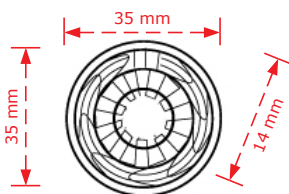

ΚΩΔΙΚΟΣ / CODE 3181

50 τμχ/pcs

ΧΡΩΜΑΤΟΛΟΓΙΟ / COLOUR ΤΙΜΗ / PRICE €

Antique brass

3.40€

Στις παραπάνω τιμές δεν συμπεριλαμβάνεται Φ.Π.Α.
Η εταιρία μπορεί να αλλάξει τις τιμές χωρίς προειδοποίηση
Η συσκευασία είναι ενδεικτική

The above prices do not include VAT
The company may change the prices without notice.
The packaging is indicative