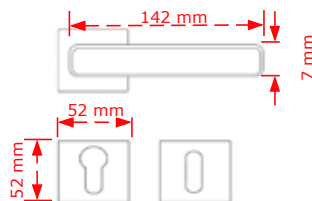

ΚΩΔΙΚΟΣ / CODE RIO

1 Ζεύγος/pair

NEO

ΧΡΩΜΑΤΟΛΟΓΙΟ / COLOUR ΤΙΜΗ / PRICE €

Inox matt

62.00€

Inox matt WC

65.00€

Στις παραπάνω τιμές δεν συμπεριλαμβάνεται Φ.Π.Α.
Η εταιρία μπορεί να αλλάξει τις τιμές χωρίς προειδοποίηση
Η συσκευασία είναι ενδεικτική

The above prices do not include VAT
The company may change the prices without notice.
The packaging is indicative