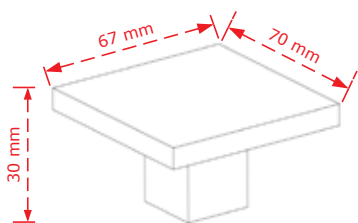

ΚΩΔΙΚΟΣ / CODE 2445

25 τμχ/pcs

ΧΡΩΜΑΤΟΛΟΓΙΟ / COLOUR

ΤΙΜΗ / PRICE €

Φιδάκι Γαλαζιο/ Snake Blue

5.00€

Στις παραπάνω τιμές δεν συμπεριλαμβάνεται Φ.Π.Α.
Η εταιρία μπορεί να αλλάξει τις τιμές χωρίς προειδοποίηση
Η συσκευασία είναι ενδεικτική

The above prices do not include VAT
The company may change the prices without notice.
The packaging is indicative