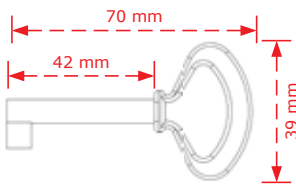

ΚΩΔΙΚΟΣ / CODE 13B

50 τμχ/pcs

ΧΡΩΜΑΤΟΛΟΓΙΟ / COLOUR ΤΙΜΗ / PRICE €

Antique brass

1.50€

Στις παραπάνω τιμές δεν συμπεριλαμβάνεται Φ.Π.Α.
Η εταιρία μπορεί να αλλάξει τις τιμές χωρίς προειδοποίηση
Η συσκευασία είναι ενδεικτική

The above prices do not include VAT
The company may change the prices without notice.
The packaging is indicative