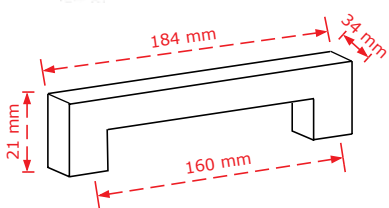

ΚΩΔΙΚΟΣ / CODE 2943/32/160

* Διαθέσιμο μέχρι εξαντλήσεως των αποθεμάτων

25 τμχ/pcs / 20 τμχ/pcs

ΧΡΩΜΑΤΟΛΟΓΙΟ / COLOUR	ΚΩΔΙΚΟΣ/CODE	ΤΙΜΗ / PRICE €
Inox matt	2943/32	3,80€
Χρώμιο Γυαλιστερό/Chrome Shiny	2267/32	3,40€
Inox matt	2943/160	7,90€
Χρώμιο Γυαλιστερό/Chrome Shiny	2943/160	7,00€

Στις παραπάνω τιμές δεν συμπεριλαμβάνεται Φ.Π.Α.
Η εταιρία μπορεί να αλλάξει τις τιμές χωρίς προειδοποίηση
Η συσκευασία είναι ενδεικτική

The above prices do not include VAT
The company may change the prices without notice.
The packaging is indicative