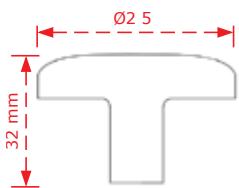

ΚΩΔΙΚΟΣ / CODE 710

50 τμχ/pcs

ΧΡΩΜΑΤΟΛΟΓΙΟ / COLOUR ΤΙΜΗ / PRICE €

Antique brass-Porcelain

1.50€

Στις παραπάνω τιμές δεν συμπεριλαμβάνεται Φ.Π.Α.
Η εταιρία μπορεί να αλλάξει τις τιμές χωρίς προειδοποίηση
Η συσκευασία είναι ενδεικτική

The above prices do not include VAT
The company may change the prices without notice.
The packaging is indicative