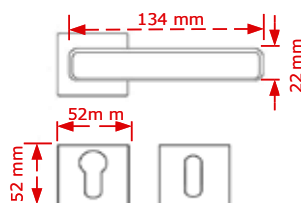

ΚΩΔΙΚΟΣ / CODE LETA

1 Ζεύγος/pair

ΧΡΩΜΑΤΟΛΟΓΙΟ / COLOUR TIMH / PRICE €

Inox matt 70.00€

Inox matt WC 73.00€

Στις παραπάνω τιμές δεν συμπεριλαμβάνεται Φ.Π.Α.
Η εταιρία μπορεί να αλλάξει τις τιμές χωρίς προειδοποίηση
Η συσκευασία είναι ενδεικτική

The above prices do not include VAT
The company may change the prices without notice.
The packaging is indicative