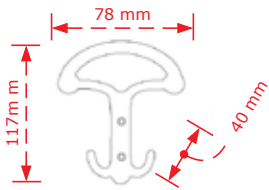

ΚΩΔΙΚΟΣ / CODE 2723

25 τμχ/pcs

ΧΡΩΜΑΤΟΛΟΓΙΟ / COLOUR

ΤΙΜΗ / PRICE €

Χρώμιο Γυαλιστερό/Chrome shiny

8.90€

Inox matt

10.00€