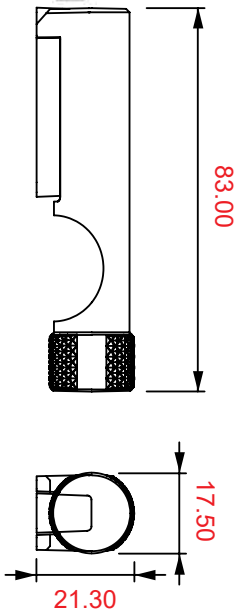

ΚΩΔΙΚΟΣ / CODE 3913

NEO

20 τμχ/pcs

ΧΡΩΜΑΤΟΛΟΓΙΟ / COLOUR ΤΙΜΗ / PRICE €

Νίκελ ματ/Nickel matt 7,30€

Ηλεκτροστατική Βαφή 6,30€