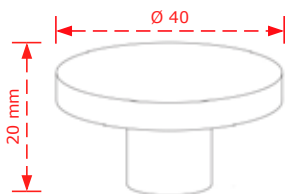

ΚΩΔΙΚΟΣ / CODE 88

50 τμχ/pcs

ΧΡΩΜΑΤΟΛΟΓΙΟ / COLOUR   ΤΙΜΗ / PRICE €

Antique brass   1.50€

Antique nickel   1.50€

Ηλεκτροστατική Βαφή   1.50€

Στις παραπάνω τιμές δεν συμπεριλαμβάνεται Φ.Π.Α.
Η εταιρία μπορεί να αλλάξει τις τιμές χωρίς προειδοποίηση
Η συσκευασία είναι ενδεικτική

The above prices do not include VAT
The company may change the prices without notice.
The packaging is indicative