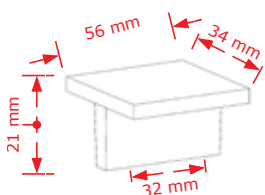

ΚΩΔΙΚΟΣ / CODE 2943/32/160

* Διαθέσιμο μέχρι εξαντλήσεως των αποθεμάτων

25 τμχ/pcs / 20 τμχ/pcs

ΧΡΩΜΑΤΟΛΟΓΙΟ / COLOUR	ΚΩΔΙΚΟΣ/CODE	ΤΙΜΗ / PRICE €
Inox matt	2943/32	3,80€
Χρώμιο Γυαλιστερό/Chrome Shiny	2267/32	3,40€
Inox matt	2943/160	7,90€
Χρώμιο Γυαλιστερό/Chrome Shiny	2943/160	7,00€

Στις παραπάνω τιμές δεν συμπεριλαμβάνεται Φ.Π.Α.
Η εταιρία μπορεί να αλλάξει τις τιμές χωρίς προειδοποίηση
Η συσκευασία είναι ενδεικτική

The above prices do not include VAT
The company may change the prices without notice.
The packaging is indicative