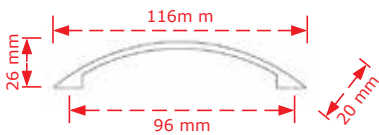

ΚΩΔΙΚΟΣ / CODE 8/96

50 τμχ/pcs

ΧΡΩΜΑΤΟΛΟΓΙΟ / COLOUR	ΤΙΜΗ / PRICE €
Antique brass	1.18€
Ηλεκτροστατική Βαφή	1.32€

Στις παραπάνω τιμές δεν συμπεριλαμβάνεται Φ.Π.Α.
Η εταιρία μπορεί να αλλάξει τις τιμές χωρίς προειδοποίηση
Η συσκευασία είναι ενδεικτική

The above prices do not include VAT
The company may change the prices without notice.
The packaging is indicative