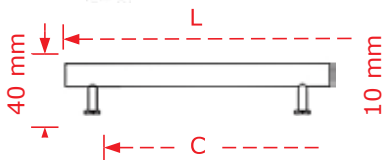

ΚΩΔΙΚΟΣ / CODE 164

NEO

50 τμχ/pcs

C	L
128	170
160	202
192	234
224	266

* Προτεινόμενο σετ, σελ.75
* Combine with items at page 75

ΧΡΩΜΑΤΟΛΟΓΙΟ / COLOUR	164/128	164/160	164/192	164/224
Όρο Γυαλιστερό/Brass plated shiny	5.40€	5.90€	6.70€	7.30€
Χρώμιο Γυαλιστερό/Chrome shiny				
Νίκελ ματ/Nickel matt	4.70€	5.30€	6.20€	6.90€
Όρο ματ/ Brass plated matt				
Antique brass	4.80€	5.40€	6.30€	6.60€
Antique nickel				
Μαύρο Νίκελ ματ / Black Nickel matt	4.80€	5.40€	6.30€	6.60€
Ηλεκτροστατική Βαφή