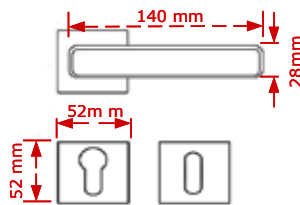

The above prices do not include VAT
 The company may change the prices without notice.
 The packaging is indicative

ΚΩΔΙΚΟΣ / CODE ODIS

1 Ζεύγος/pair

ΧΡΩΜΑΤΟΛΟΓΙΟ / COLOUR TIMH / PRICE €

Inox matt 73.00€

Inox matt WC 76.00€