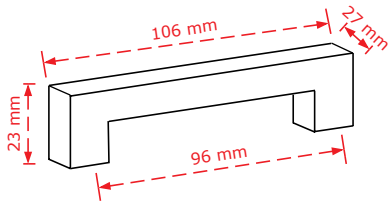

The above prices do not include VAT
The company may change the prices without notice.
The packaging is indicative

ANTIQUE HANDLES FOR FURNITURE
ΑΝΤΙΚΕ ΛΑΒΕΣ ΕΠΙΠΛΟΥ

VIO BRASS®

ΚΩΔΙΚΟΣ / CODE 2335/96

 25 τμχ/pcs