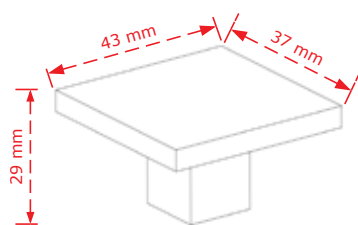

ΚΩΔΙΚΟΣ / CODE 641

1 τμχ/pc

ΧΡΩΜΑΤΟΛΟΓΙΟ / COLOUR

ΤΙΜΗ / PRICE €

Πομολο Μπομπ Μαστορας /
Handle Bob The Builder

4.80€

Στις παραπάνω τιμές δεν συμπεριλαμβάνεται Φ.Π.Α.
Η εταιρία μπορεί να αλλάξει τις τιμές χωρίς προειδοποίηση
Η συσκευασία είναι ενδεικτική

The above prices do not include VAT
The company may change the prices without notice.
The packaging is indicative