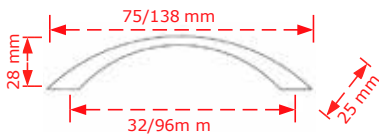

ΚΩΔΙΚΟΣ / CODE 2352

25 τμχ/pcs

ΧΡΩΜΑΤΟΛΟΓΙΟ / COLOUR 2352/32 2352/96

Antique brass	4.50€	5.60€

Antique nickel	5.50€	6.90€

Στις παραπάνω τιμές δεν συμπεριλαμβάνεται Φ.Π.Α.
Η εταιρία μπορεί να αλλάξει τις τιμές χωρίς προειδοποίηση
Η συσκευασία είναι ενδεικτική

The above prices do not include VAT
The company may change the prices without notice.
The packaging is indicative