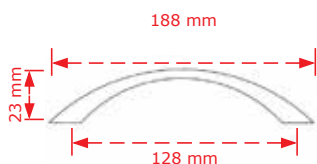

ΚΩΔΙΚΟΣ / CODE 2901/128

20 τμχ/pcs

ΧΡΩΜΑΤΟΛΟΓΙΟ / COLOUR

ΤΙΜΗ / PRICE €

Inox matt

7,40€

Χρώμιο Γυαλιστερό/Chrome shiny

6,60€

Στις παραπάνω τιμές δεν συμπεριλαμβάνεται Φ.Π.Α.
Η εταιρία μπορεί να αλλάξει τις τιμές χωρίς προειδοποίηση
Η συσκευασία είναι ενδεικτική

The above prices do not include VAT
The company may change the prices without notice.
The packaging is indicative