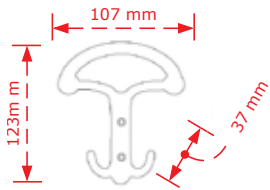

ΚΩΔΙΚΟΣ / CODE 110

100 τμχ/pcs

ΧΡΩΜΑΤΟΛΟΓΙΟ / COLOUR	ΤΙΜΗ / PRICE €
Χρυσό Γυαλιστερό/Brass plated shiny	2.40€
Χρώμιο Γυαλιστερό/Chrome shiny	
Νίκελ ματ/Nickel matt	2.20€
Όρο ματ/ Brass plated matt	
Antique brass	2.40€
Antique nickel	
Μαύρο Νίκελ ματ/Black Nickel matt	2.80€
Ηλεκτροστατική Βαφή