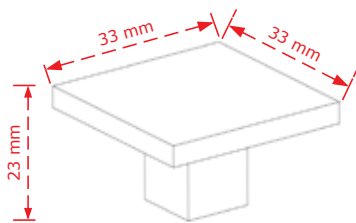

ΚΩΔΙΚΟΣ / CODE 2335

25 τμχ/pcs

ΧΡΩΜΑΤΟΛΟΓΙΟ / COLOUR ΤΙΜΗ / PRICE €

Antique brass-Άσπρο/White 4.90€

Στις παραπάνω τιμές δεν συμπεριλαμβάνεται Φ.Π.Α.
Η εταιρία μπορεί να αλλάξει τις τιμές χωρίς προειδοποίηση
Η συσκευασία είναι ενδεικτική

The above prices do not include VAT
The company may change the prices without notice.
The packaging is indicative