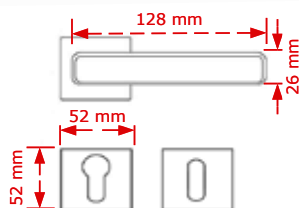

ΚΩΔΙΚΟΣ / CODE TAU

1 Ζεύγος/pair

ΧΡΩΜΑΤΟΛΟΓΙΟ / COLOUR ΤΙΜΗ / PRICE €

Inox matt 36.00€

Στις παραπάνω τιμές δεν συμπεριλαμβάνεται Φ.Π.Α.
Η εταιρία μπορεί να αλλάξει τις τιμές χωρίς προειδοποίηση
Η συσκευασία είναι ενδεικτική

The above prices do not include VAT
The company may change the prices without notice.
The packaging is indicative