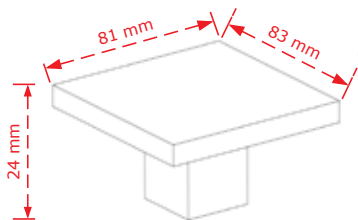

The above prices do not include VAT
 The company may change the prices without notice.
 The packaging is indicative

ΚΩΔΙΚΟΣ / CODE 2456

 25 τμχ/pcs

ΧΡΩΜΑΤΟΛΟΓΙΟ / COLOUR

ΤΙΜΗ / PRICE €

Χελώνα Πορτοκαλι / Turtle Orange