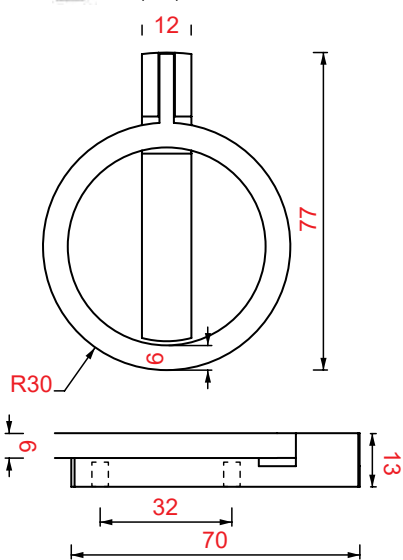

ΚΩΔΙΚΟΣ / CODE 3901

NEO

20 τμχ/pcs

ΧΡΩΜΑΤΟΛΟΓΙΟ / COLOUR ΤΙΜΗ / PRICE €

Νίκελ ματ/Nickel matt 5,70€

Ηλεκτροστατική Βαφή 5,00€

Στις παραπάνω τιμές δεν συμπεριλαμβάνεται Φ.Π.Α.
Η εταιρία μπορεί να αλλάξει τις τιμές χωρίς προειδοποίηση
Η συσκευασία είναι ενδεικτική

The above prices do not include VAT
The company may change the prices without notice.
The packaging is indicative