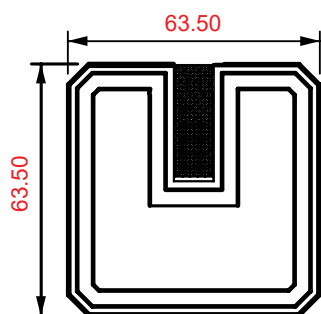

ΚΩΔΙΚΟΣ / CODE 3911

NEO

20 τμχ/pcs

ΧΡΩΜΑΤΟΛΟΓΙΟ / COLOUR

ΤΙΜΗ / PRICE €

Νίκελ ματ/Nickel matt

6,30€

Ηλεκτροστατική Βαφή

5,50€