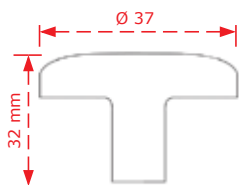

ΚΩΔΙΚΟΣ / CODE 2476

25 τμχ/pcs

ΧΡΩΜΑΤΟΛΟΓΙΟ / COLOUR ΤΙΜΗ / PRICE €

Antique brass-Ασπρο/White

4.00€

Στις παραπάνω τιμές δεν συμπεριλαμβάνεται Φ.Π.Α.
Η εταιρία μπορεί να αλλάξει τις τιμές χωρίς προειδοποίηση
Η συσκευασία είναι ενδεικτική

The above prices do not include VAT
The company may change the prices without notice.
The packaging is indicative